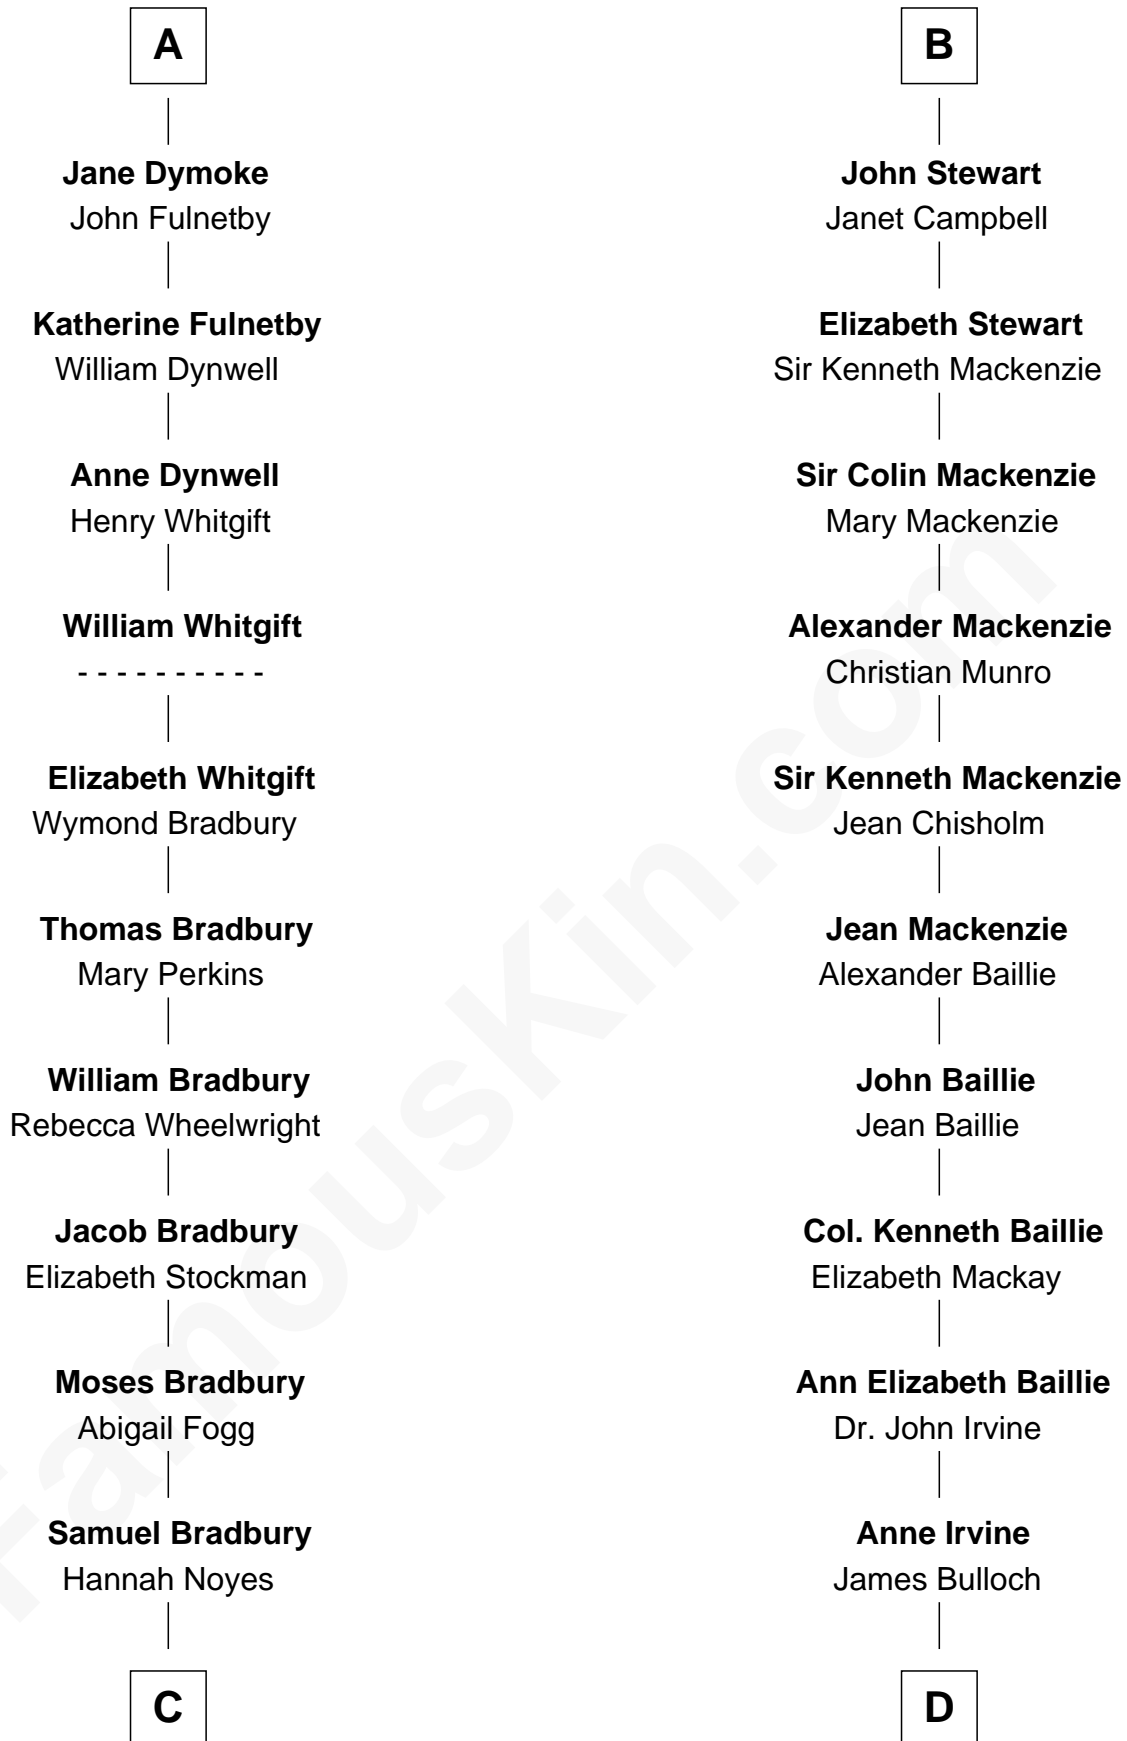

## Relationship Chart of

### Ray Bradbury

*Author of The Martian Chronicles*

20th cousin 1 time removed of

### Eleanor Roosevelt

*First Lady of President Franklin D. Roosevelt*

**C**

**Samuel Bradbury**  
Frances Mary Rohead

**Samuel Irving Bradbury**  
Mary Adell Spaulding

**Samuel Hinkston Bradbury**  
Minnie Alice Davis

**Leonard Spaulding Bradbury**  
Esther Marie Moberg

**Ray Bradbury**  
*Author of The Martian Chronicles*

**D**

**James Stephens Bulloch**  
Martha Stewart

**Martha Bulloch**  
Theodore Roosevelt

**Elliott Roosevelt**  
Anna Rebecca Hall