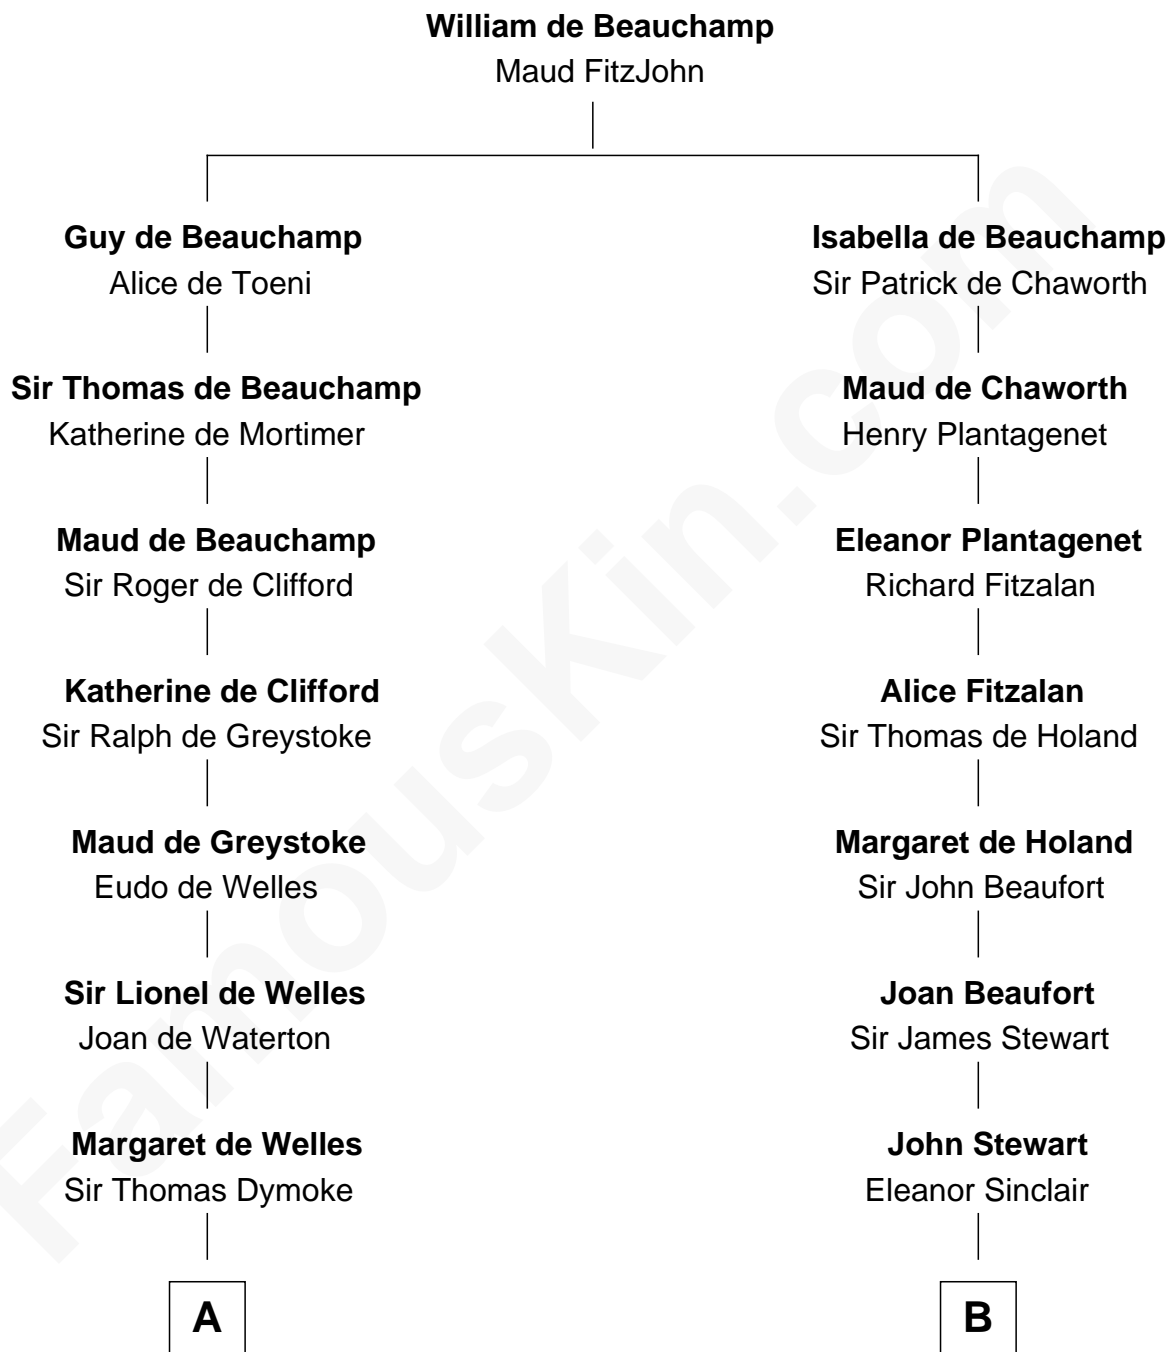

## Relationship Chart of

### Ray Bradbury

*Author of The Martian Chronicles*

20th cousin 1 time removed of

### Eleanor Roosevelt

*First Lady of President Franklin D. Roosevelt*

**C**

**Samuel Bradbury**  
Frances Mary Rohead

**Samuel Irving Bradbury**  
Mary Adell Spaulding

**Samuel Hinkston Bradbury**  
Minnie Alice Davis