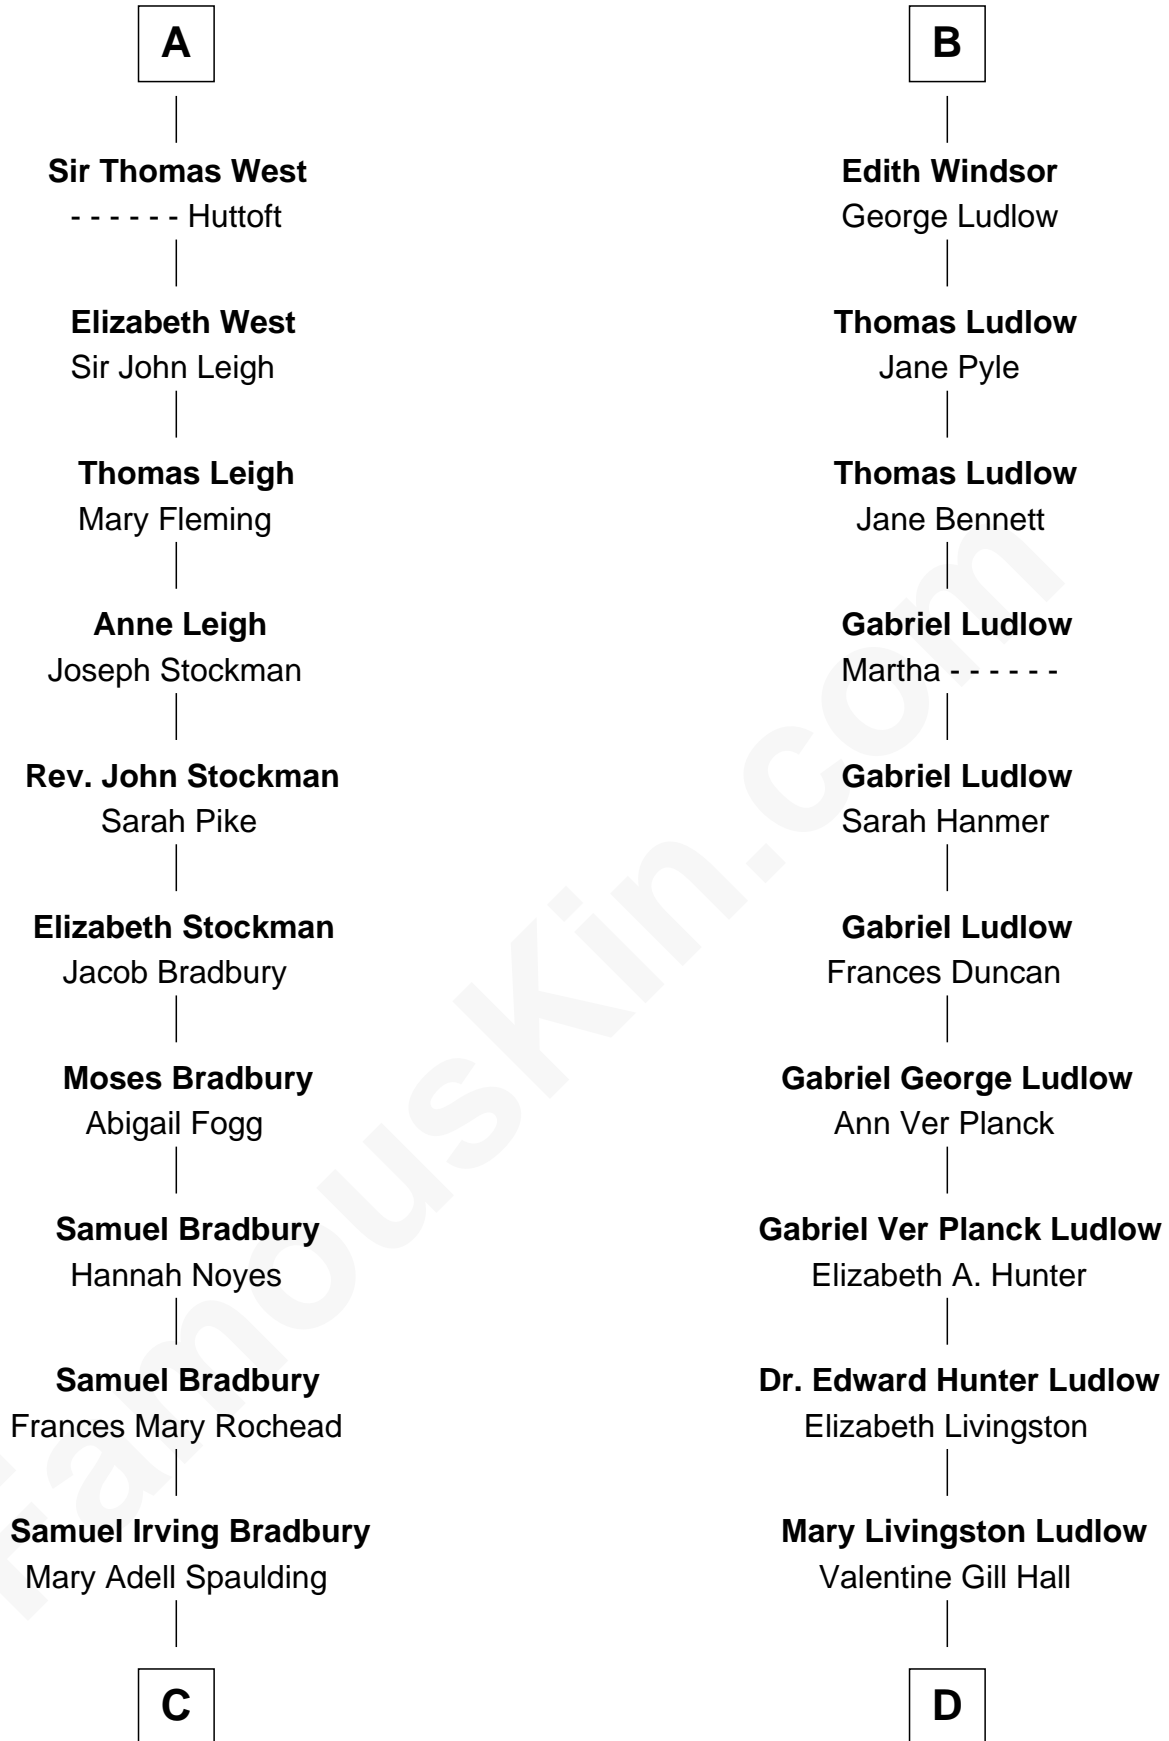

## Relationship Chart of

### Ray Bradbury

*Author of The Martian Chronicles*

18th cousin 1 time removed of

### Eleanor Roosevelt

*First Lady of President Franklin D. Roosevelt*

**C**

**Samuel Hinkston Bradbury**

Minnie Alice Davis

**Leonard Spaulding Bradbury**

Esther Marie Moberg

**Ray Bradbury**