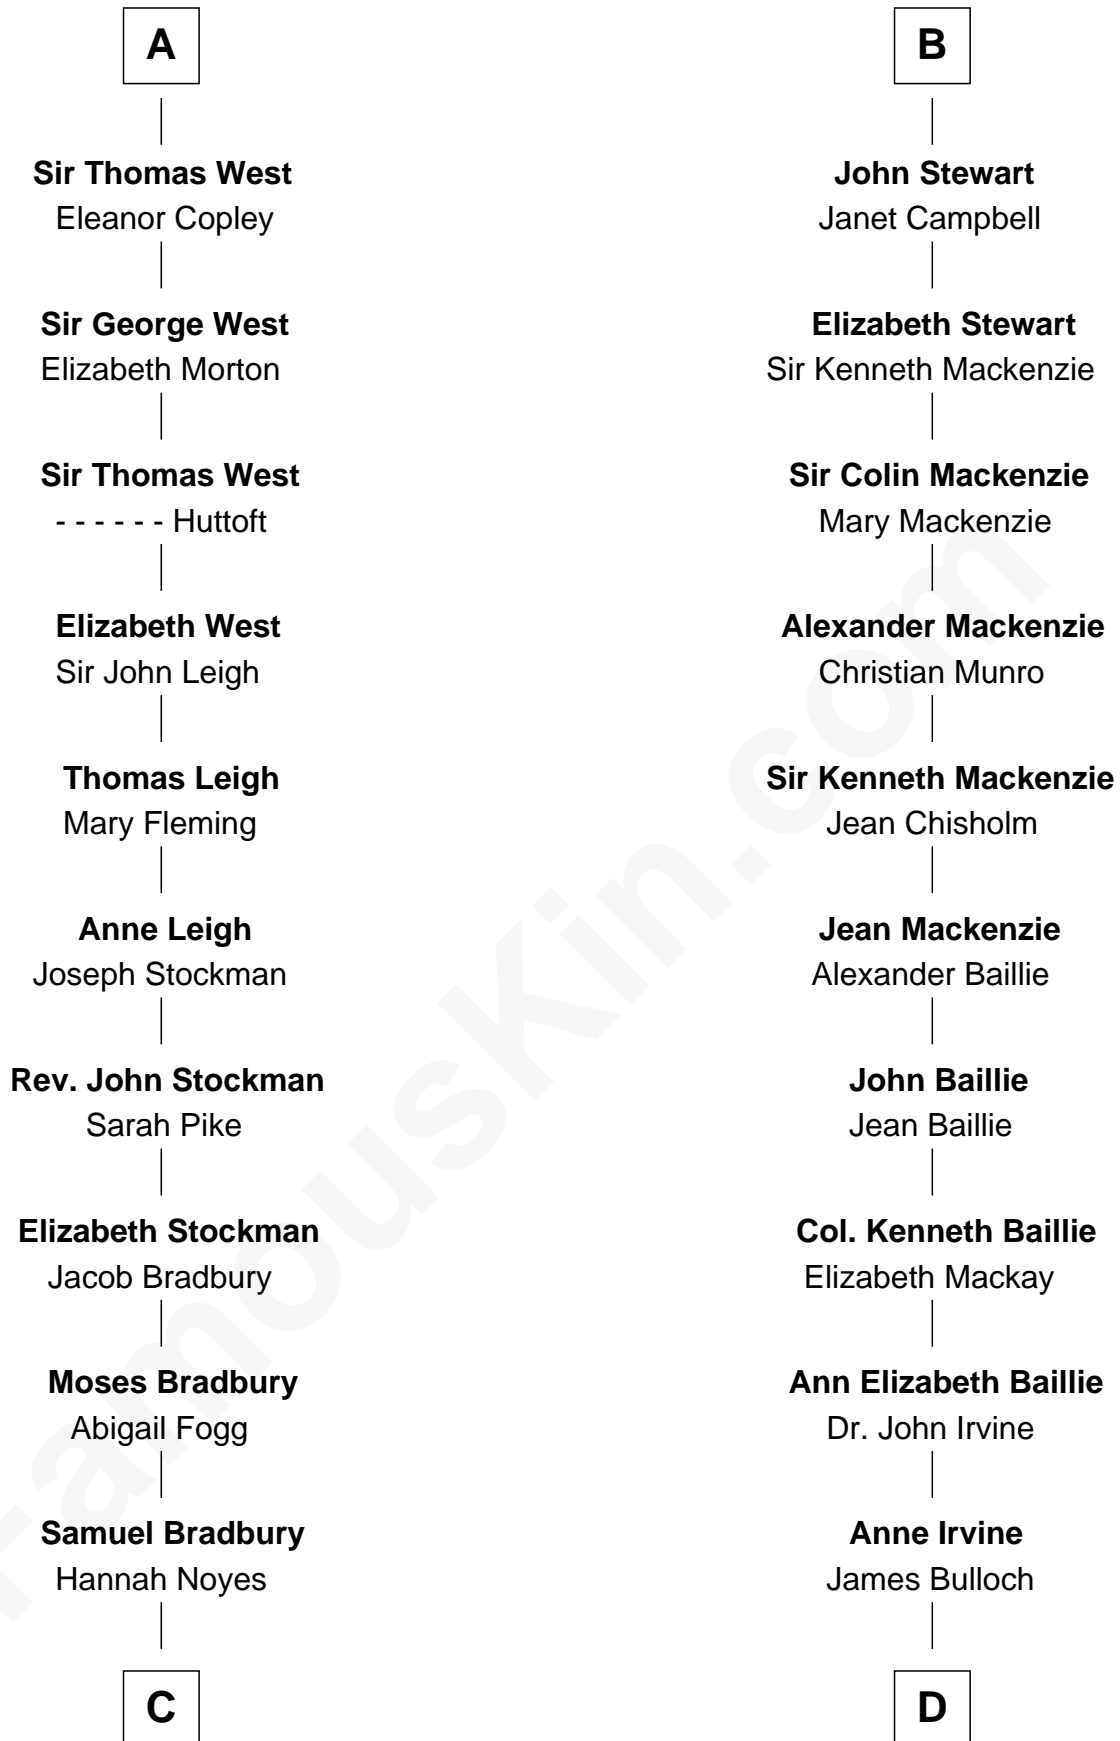

## Relationship Chart of

### Ray Bradbury

*Author of The Martian Chronicles*

20th cousin 1 time removed of

### Eleanor Roosevelt

*First Lady of President Franklin D. Roosevelt*

**Robert I, Count of Artois**

Matilda of Brabant

**C**

**Samuel Bradbury**  
Frances Mary Rohead

**Samuel Irving Bradbury**  
Mary Adell Spaulding

**Samuel Hinkston Bradbury**  
Minnie Alice Davis

**Leonard Spaulding Bradbury**  
Esther Marie Moberg

**Ray Bradbury**  
*Author of The Martian Chronicles*

**D**

**James Stephens Bulloch**  
Martha Stewart