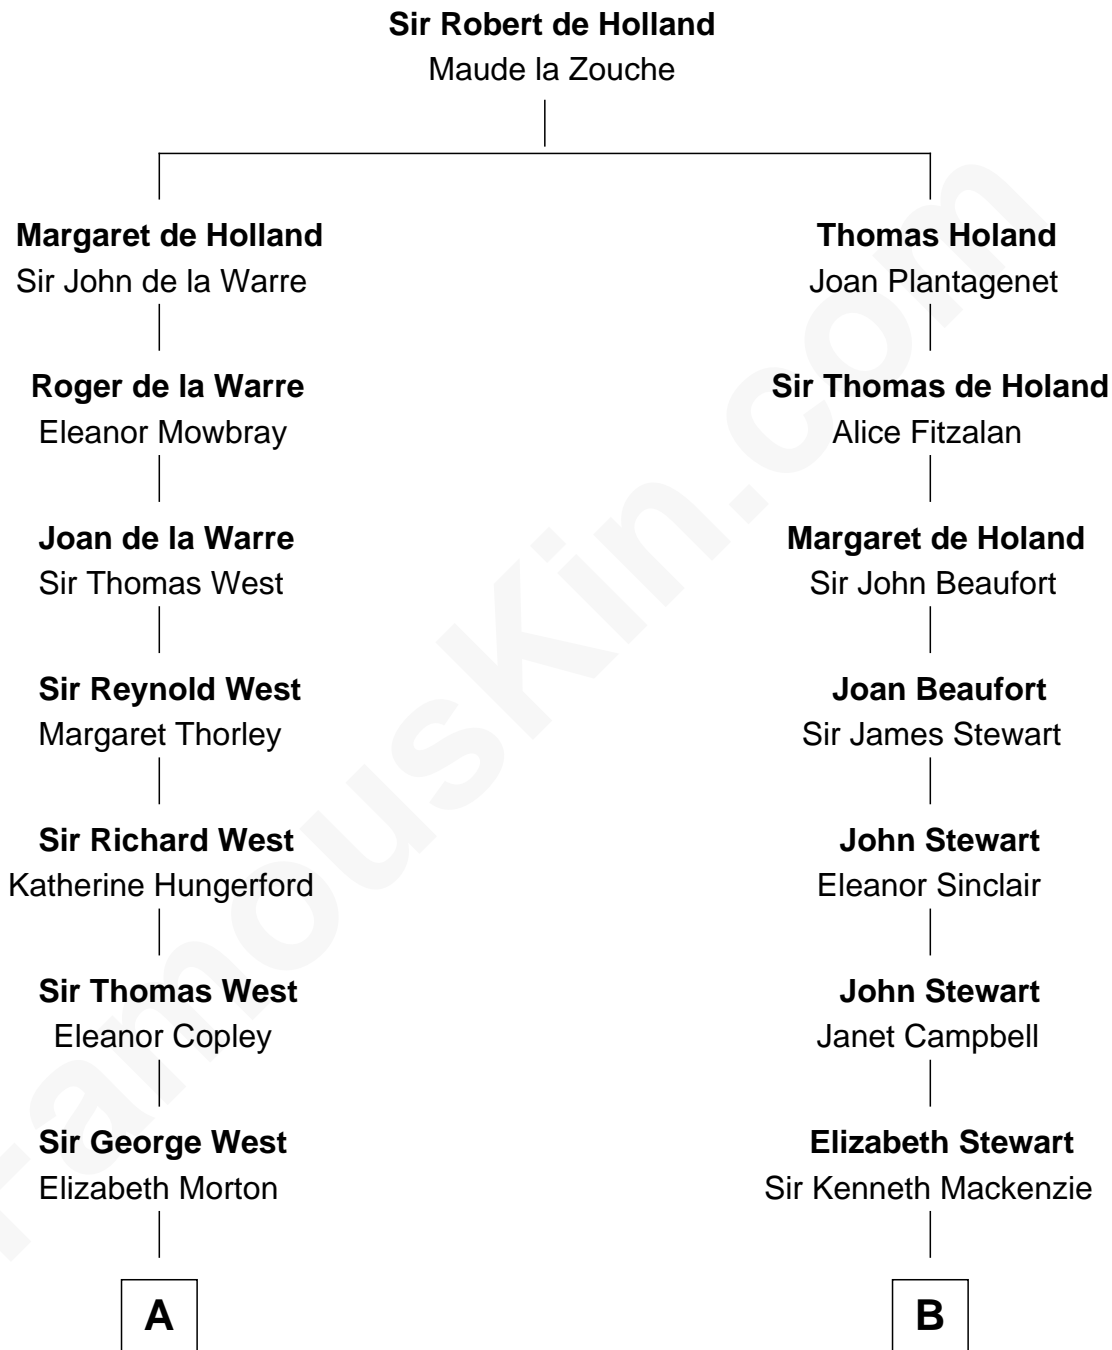

FamousKin.com

Relationship Chart of

Ray Bradbury

Author of The Martian Chronicles

18th cousin 1 time removed of

Eleanor Roosevelt

First Lady of President Franklin D. Roosevelt

C

Samuel Hinkston Bradbury

Minnie Alice Davis

Leonard Spaulding Bradbury

Esther Marie Moberg

Ray Bradbury

Author of The Martian Chronicles

D

Elliott Roosevelt

Anna Rebecca Hall

Eleanor Roosevelt

First Lady of Franklin Roosevelt

FamousKin.com