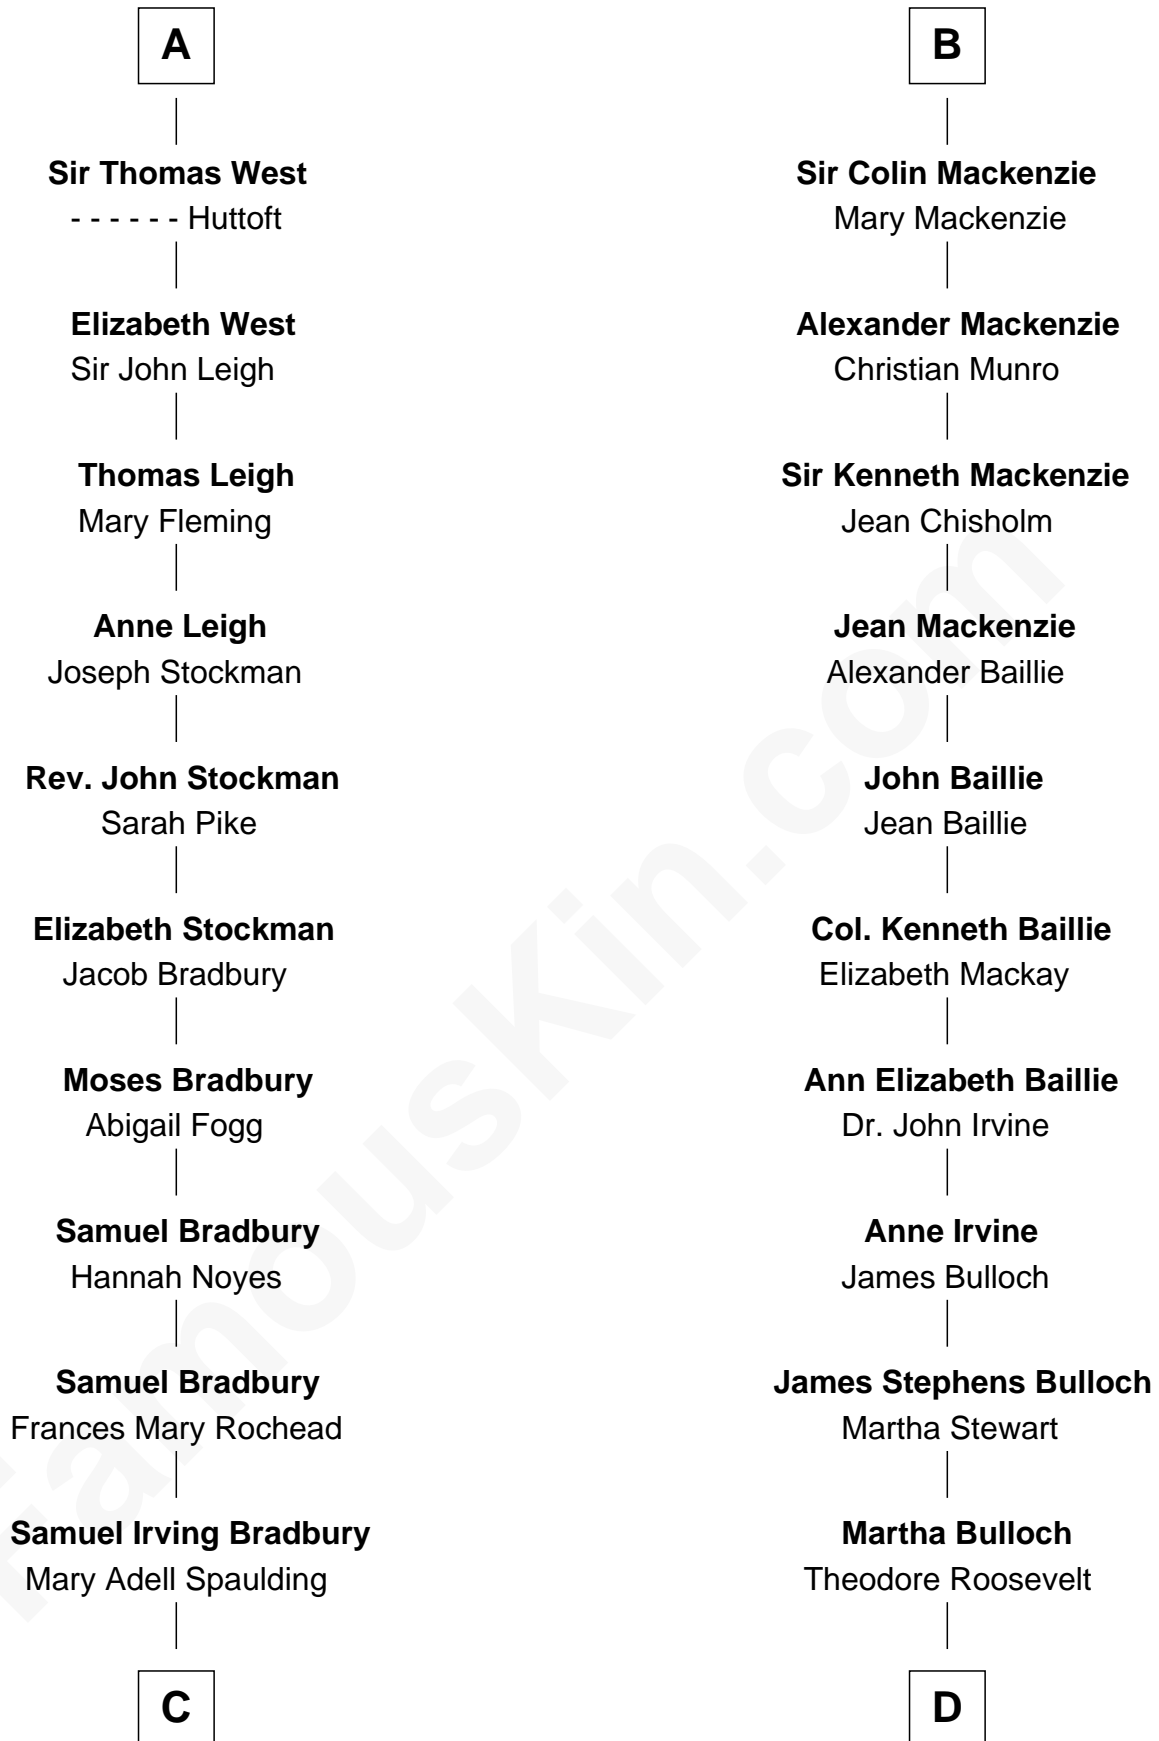

FamousKin.com

Relationship Chart of

Ray Bradbury

Author of The Martian Chronicles

18th cousin 1 time removed of

Eleanor Roosevelt

First Lady of President Franklin D. Roosevelt

C

Samuel Hinkston Bradbury

Minnie Alice Davis

Leonard Spaulding Bradbury

Esther Marie Moberg

Ray Bradbury

Author of The Martian Chronicles

D

Elliott Roosevelt

Anna Rebecca Hall

Eleanor Roosevelt

First Lady of Franklin Roosevelt

FamousKin.com