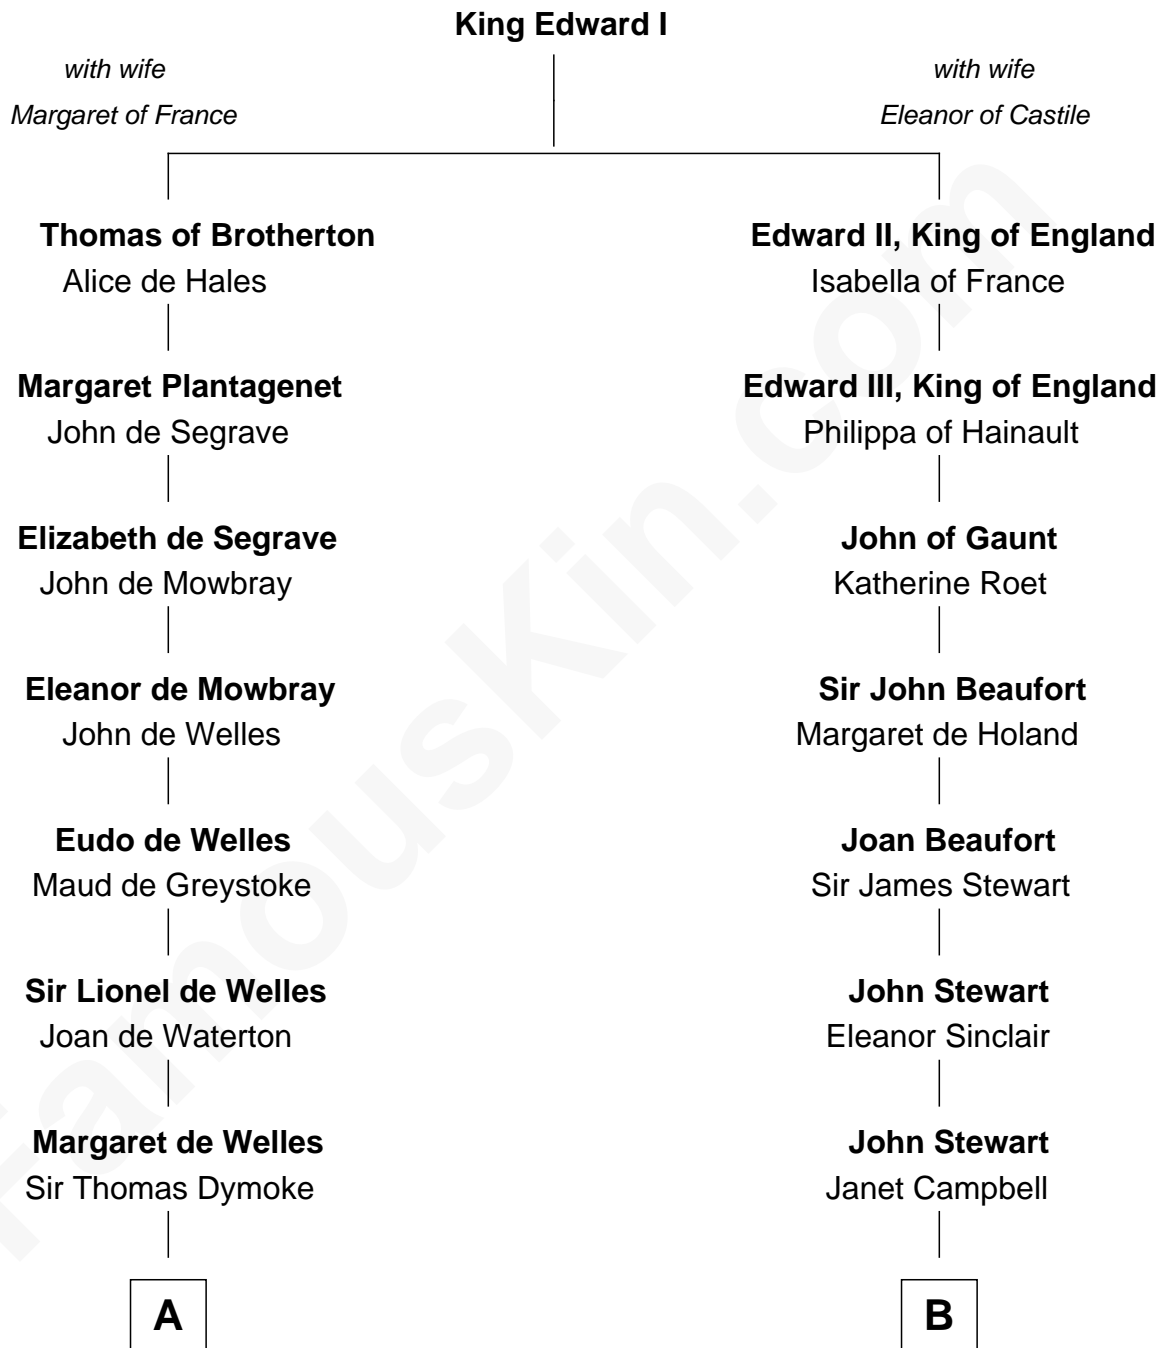

FamousKin.com

Relationship Chart of

Ray Bradbury

Author of The Martian Chronicles

18th cousin 3 times removed of

Theodore Roosevelt

26th U.S. President

C

Samuel Bradbury
Frances Mary Rohead

Samuel Irving Bradbury
Mary Adell Spaulding

Samuel Hinkston Bradbury
Minnie Alice Davis

Leonard Spaulding Bradbury
Esther Marie Moberg

Ray Bradbury
Author of The Martian Chronicles

D

Martha Bulloch
Theodore Roosevelt

Theodore Roosevelt
26th U.S. President

FamousKin.com