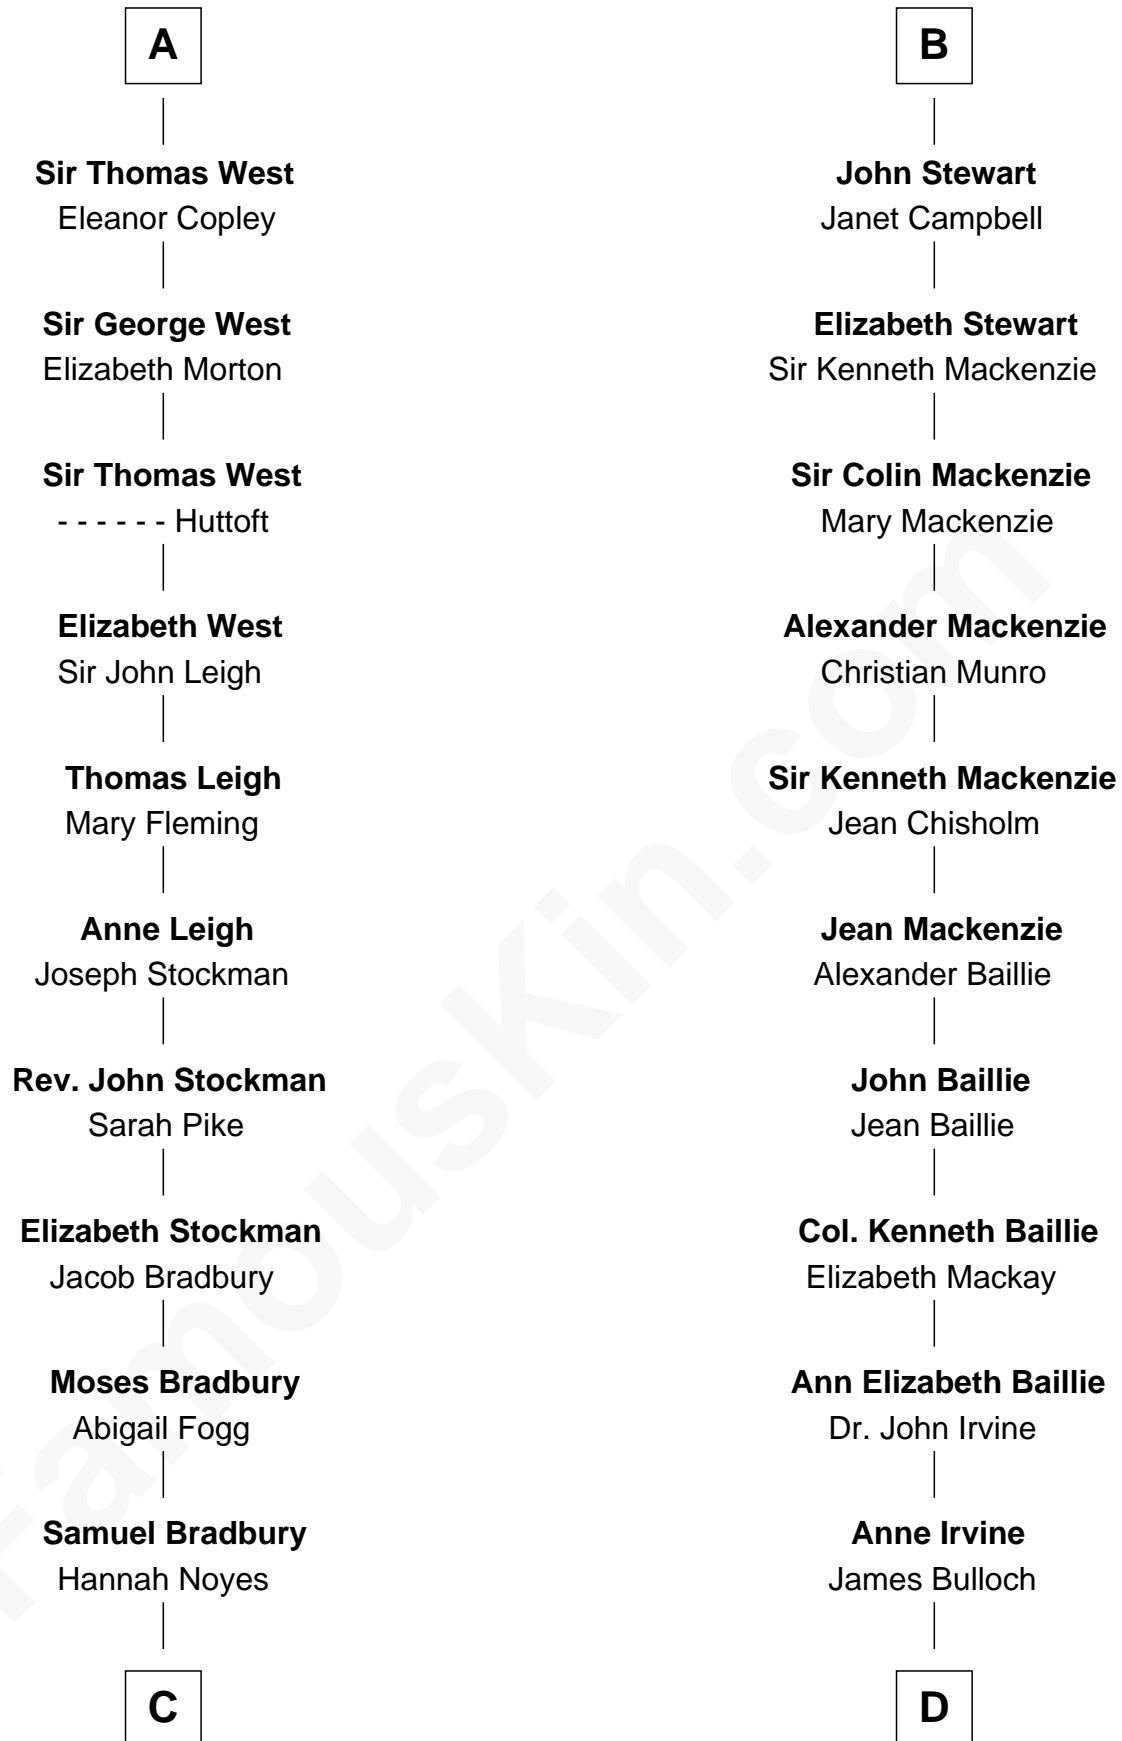

FamousKin.com

Relationship Chart of

Ray Bradbury

Author of The Martian Chronicles

19th cousin 2 times removed of

Theodore Roosevelt

26th U.S. President

C

Samuel Bradbury
Frances Mary Rothead

Samuel Irving Bradbury
Mary Adell Spaulding

Samuel Hinkston Bradbury
Minnie Alice Davis

Leonard Spaulding Bradbury
Esther Marie Moberg

Ray Bradbury
Author of The Martian Chronicles

D

James Stephens Bulloch
Martha Stewart

Martha Bulloch
Theodore Roosevelt

Theodore Roosevelt
26th U.S. President

FamousKin.com