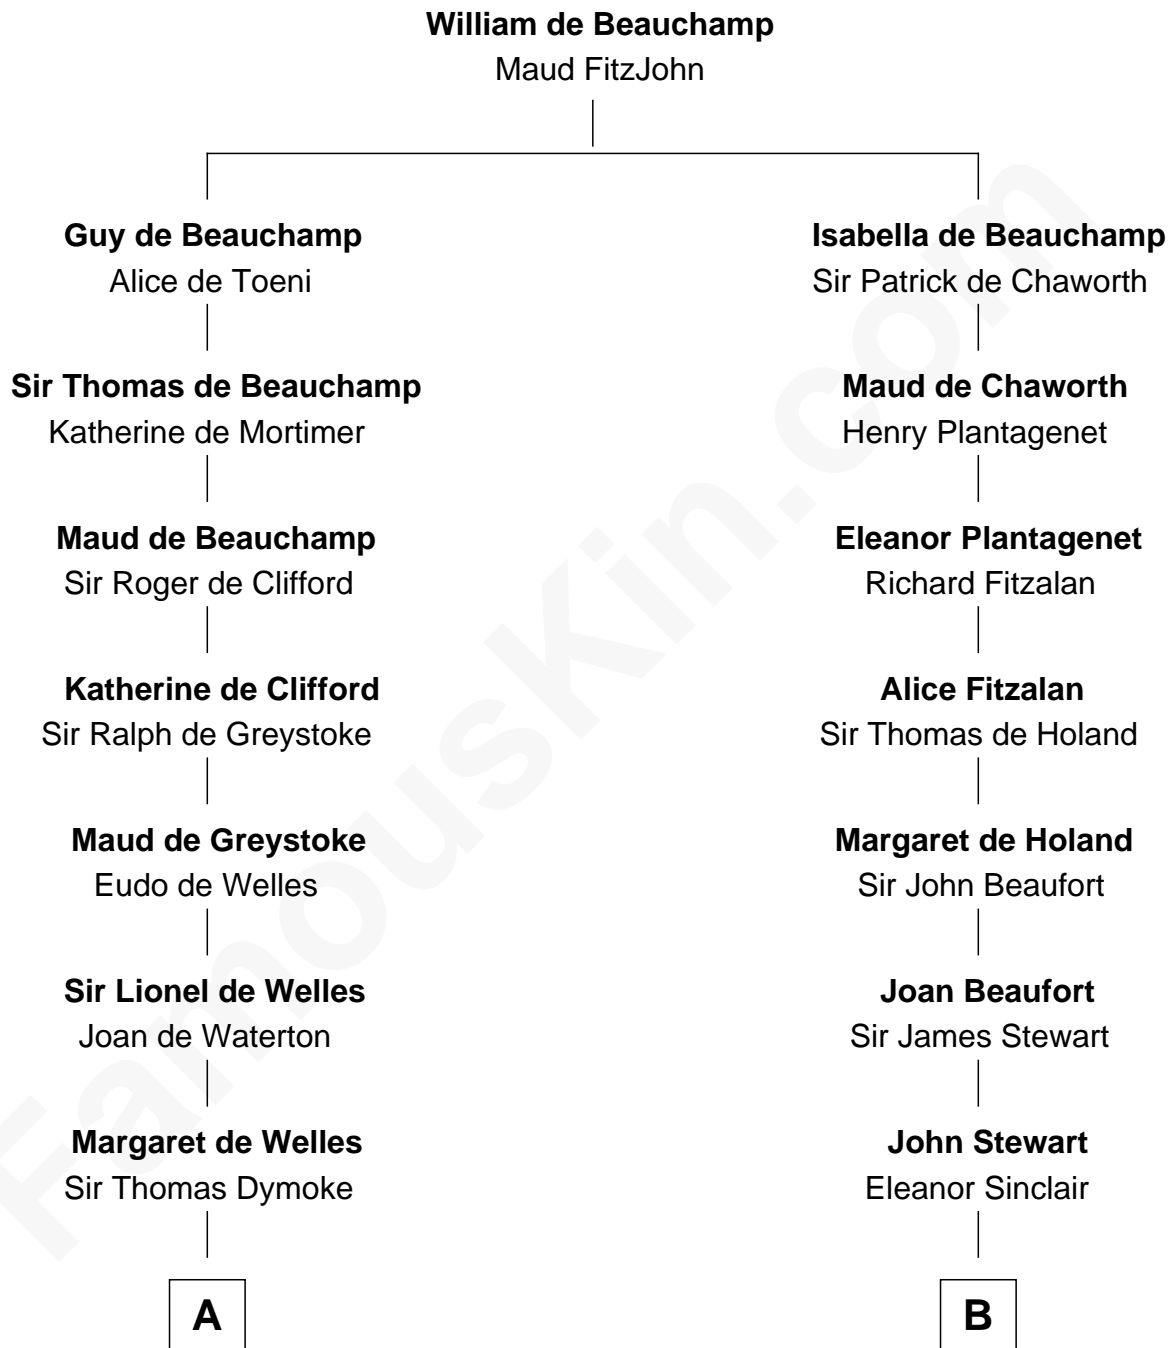

FamousKin.com

Relationship Chart of

Ray Bradbury

Author of The Martian Chronicles

19th cousin 2 times removed of

Theodore Roosevelt

26th U.S. President

C

Samuel Bradbury
Frances Mary Rothead

Samuel Irving Bradbury
Mary Adell Spaulding

Samuel Hinkston Bradbury
Minnie Alice Davis

Leonard Spaulding Bradbury
Esther Marie Moberg

Ray Bradbury
Author of The Martian Chronicles

D

James Stephens Bulloch
Martha Stewart

Martha Bulloch
Theodore Roosevelt

Theodore Roosevelt
26th U.S. President

FamousKin.com