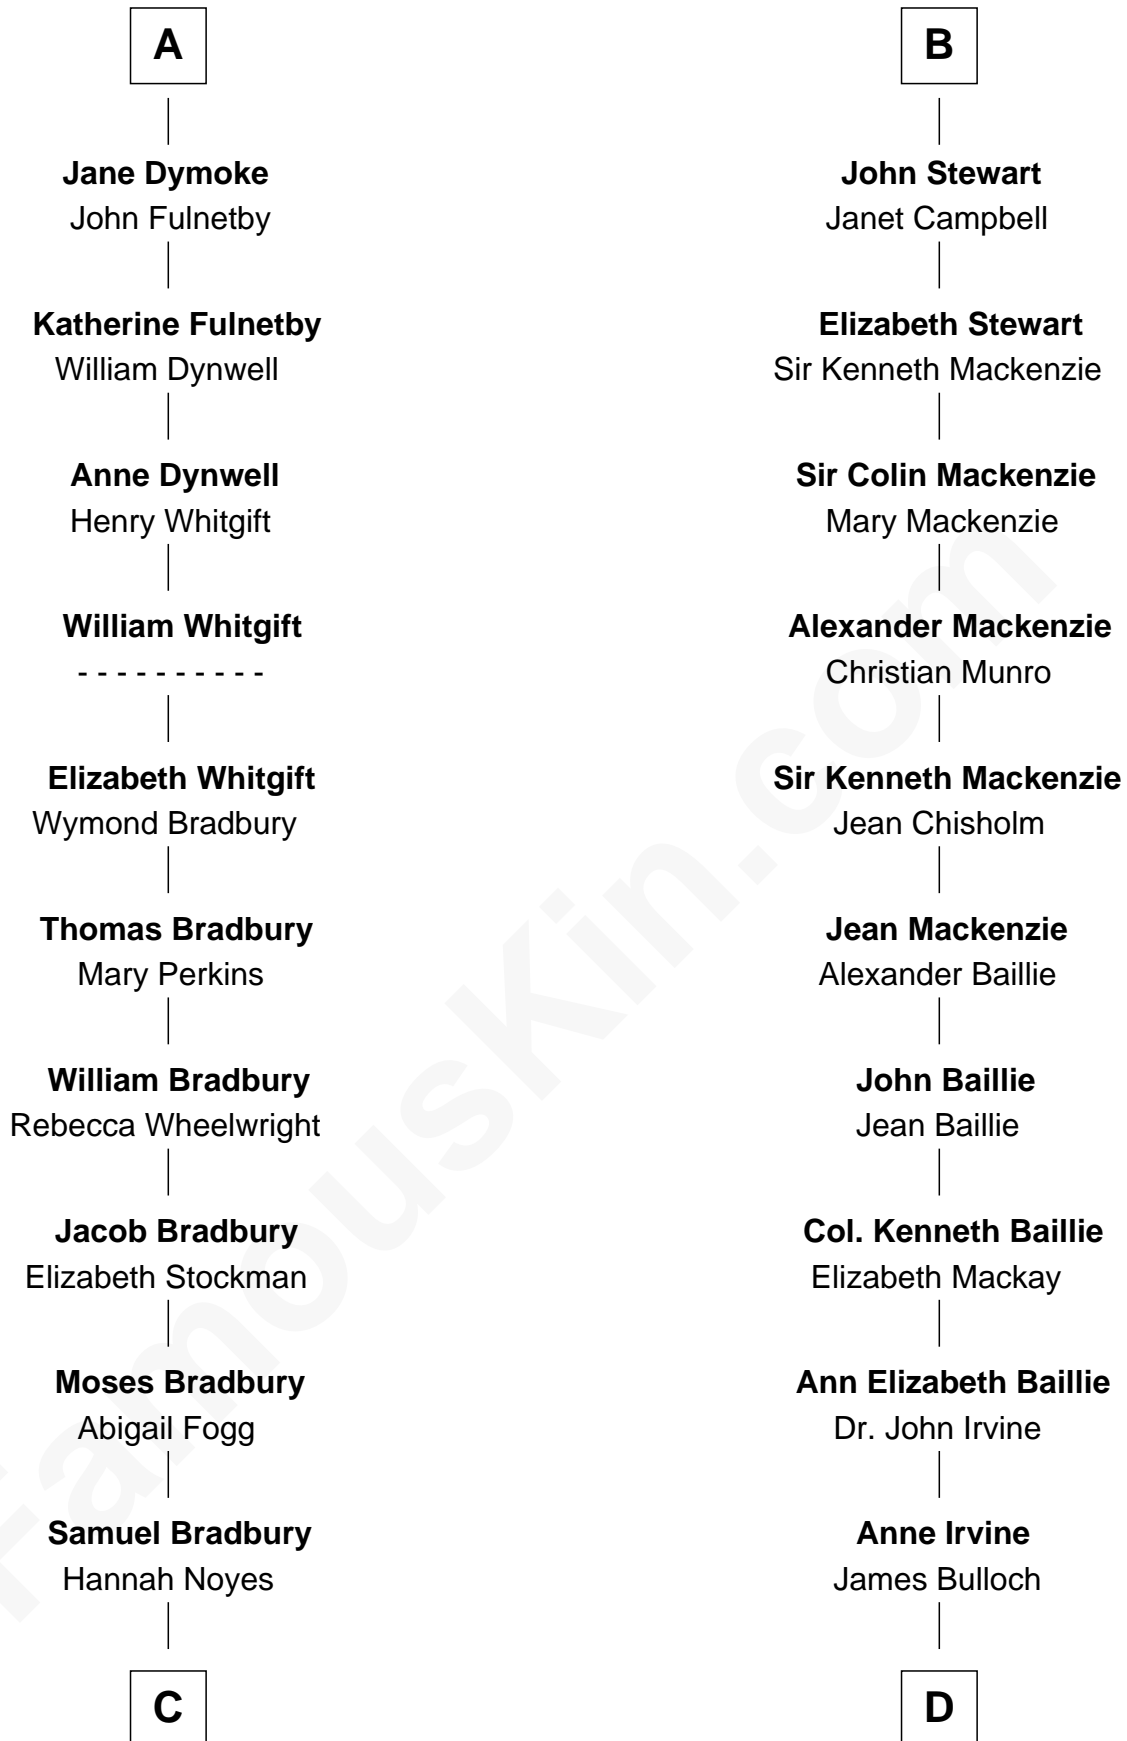

FamousKin.com

Relationship Chart of

Ray Bradbury

Author of The Martian Chronicles

19th cousin 2 times removed of

Theodore Roosevelt

26th U.S. President

C

Samuel Bradbury
Frances Mary Rothead

Samuel Irving Bradbury
Mary Adell Spaulding

Samuel Hinkston Bradbury
Minnie Alice Davis

Leonard Spaulding Bradbury
Esther Marie Moberg

Ray Bradbury
Author of The Martian Chronicles

D

James Stephens Bulloch
Martha Stewart

Martha Bulloch
Theodore Roosevelt

Theodore Roosevelt
26th U.S. President

FamousKin.com