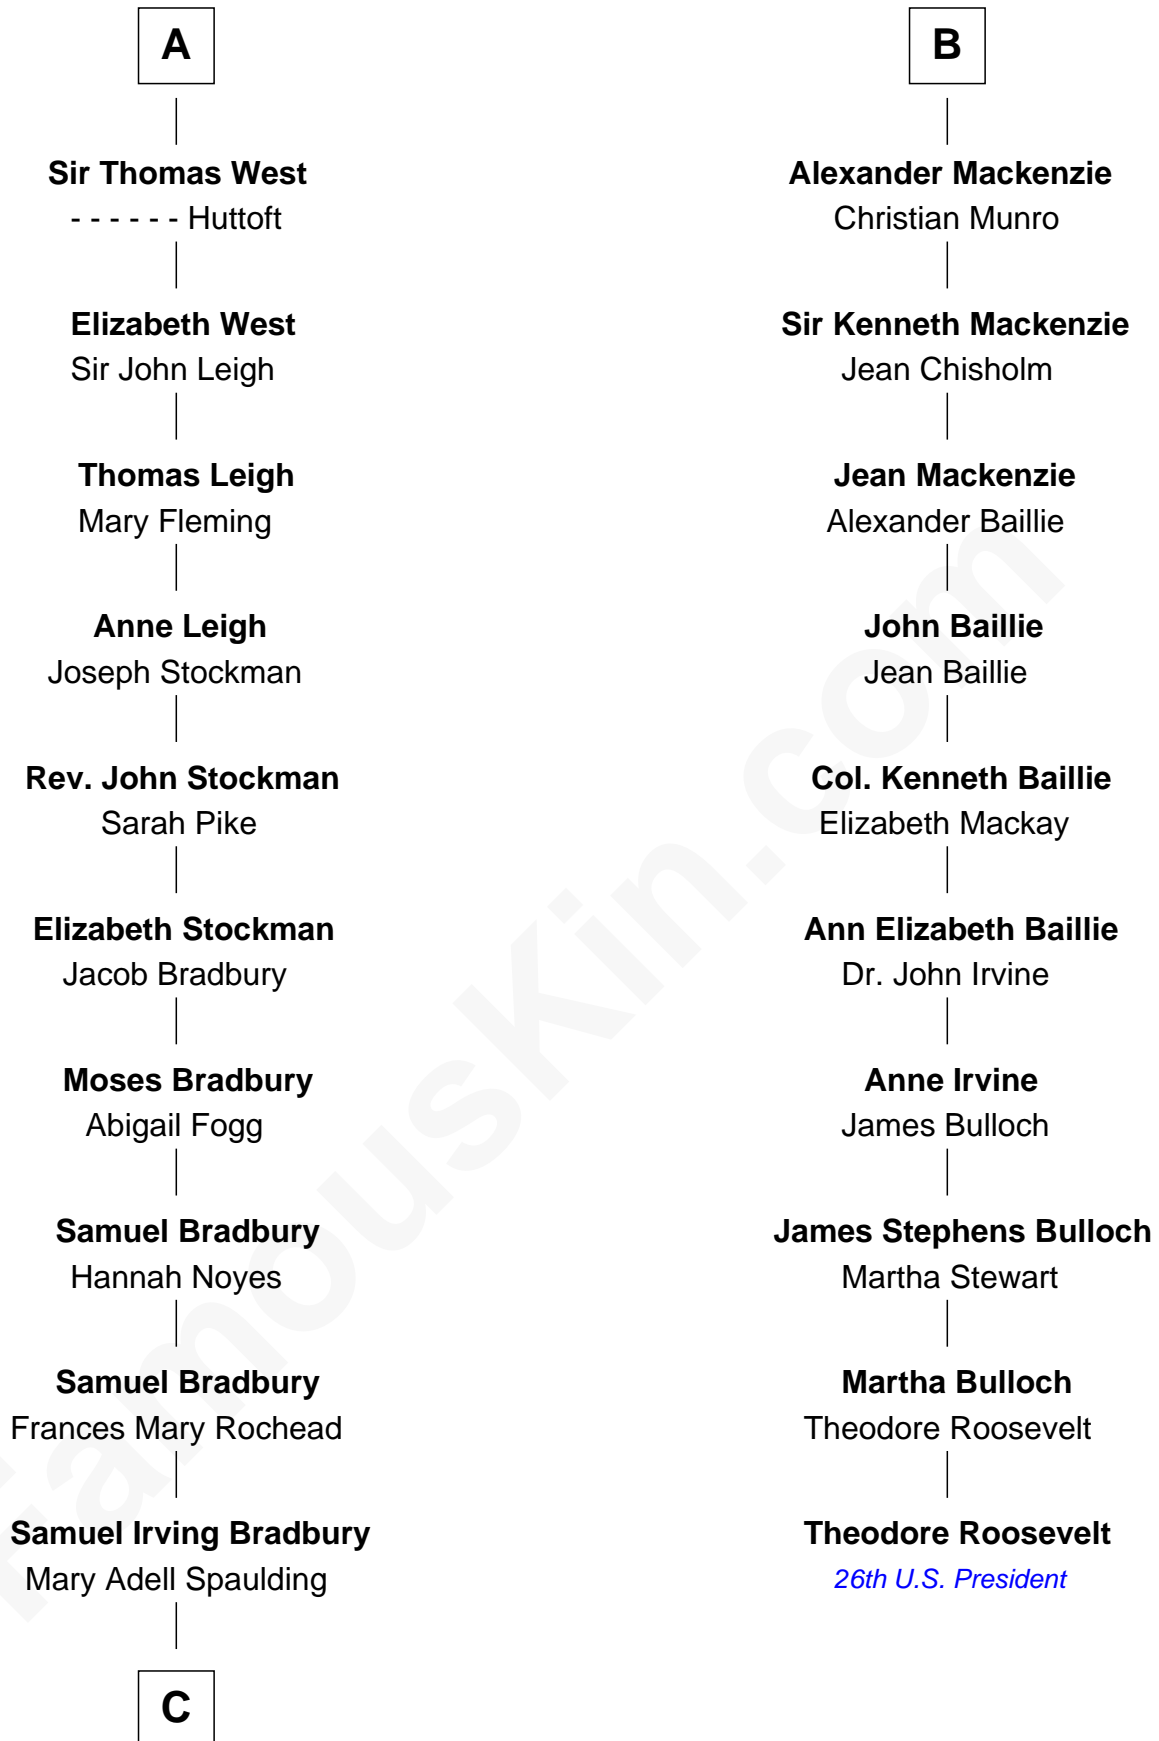

FamousKin.com

Relationship Chart of

Ray Bradbury

Author of The Martian Chronicles

16th cousin 3 times removed of

Theodore Roosevelt

26th U.S. President

C

—
Samuel Hinkston Bradbury

Minnie Alice Davis

—
Leonard Spaulding Bradbury

Esther Marie Moberg

—
Ray Bradbury

Author of [The Martian Chronicles](#)

FamousKin.com