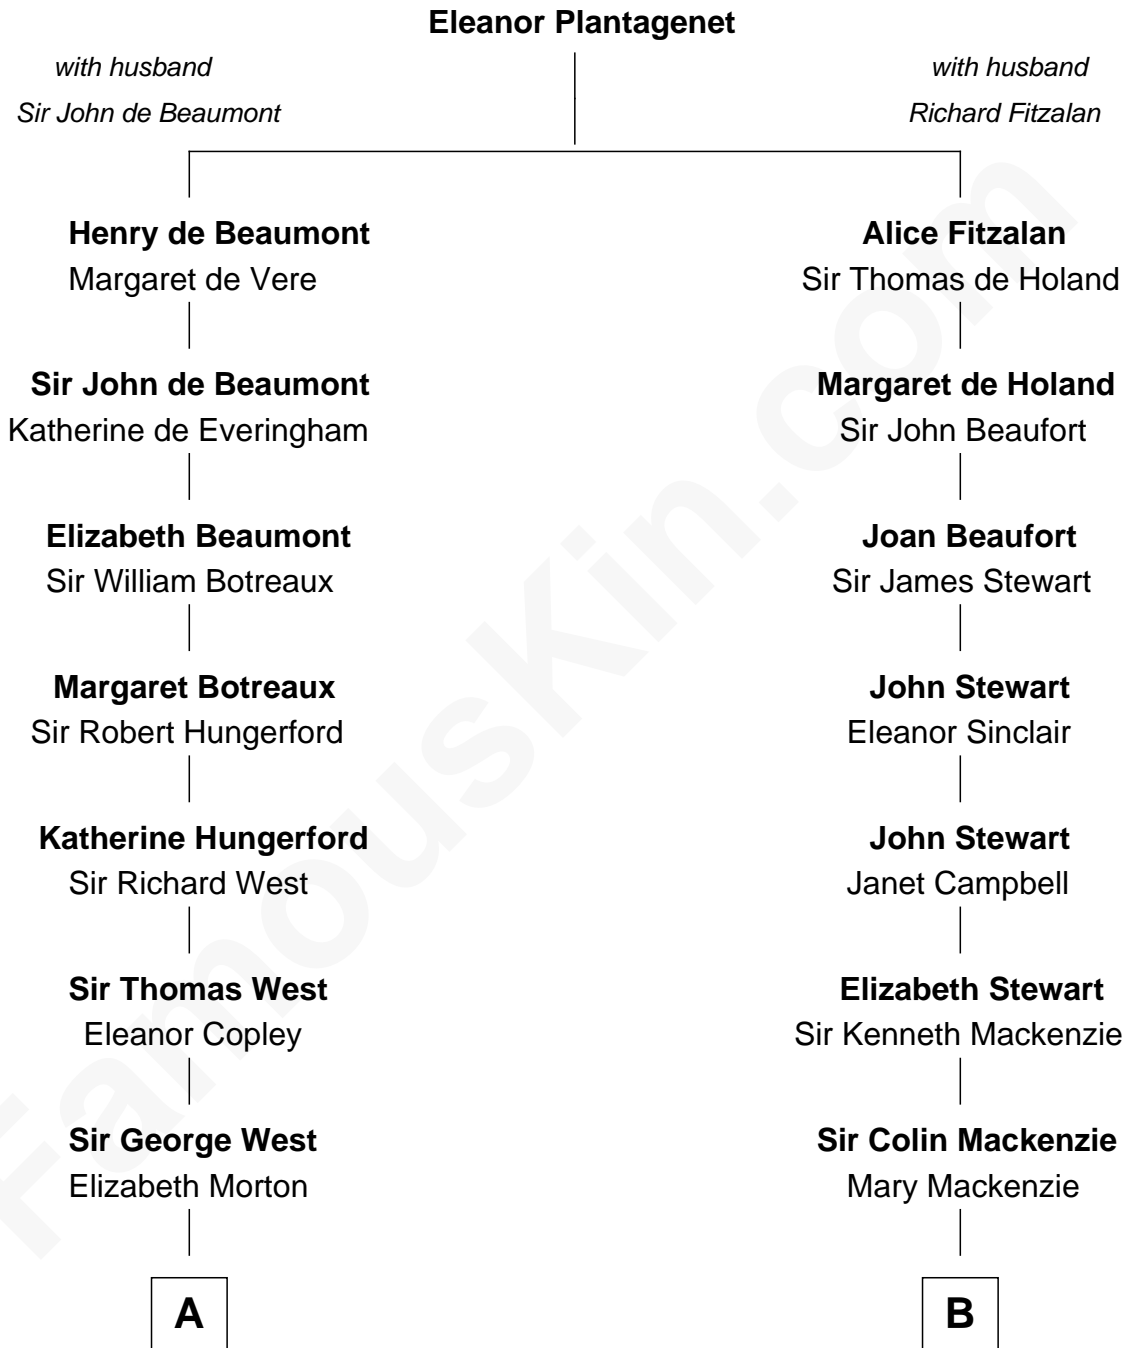

FamousKin.com

Relationship Chart of

Ray Bradbury

Author of The Martian Chronicles

16th cousin 3 times removed of

Theodore Roosevelt

26th U.S. President

C

—
Samuel Hinkston Bradbury

Minnie Alice Davis

—
Leonard Spaulding Bradbury

Esther Marie Moberg

—
Ray Bradbury

Author of [The Martian Chronicles](#)

FamousKin.com