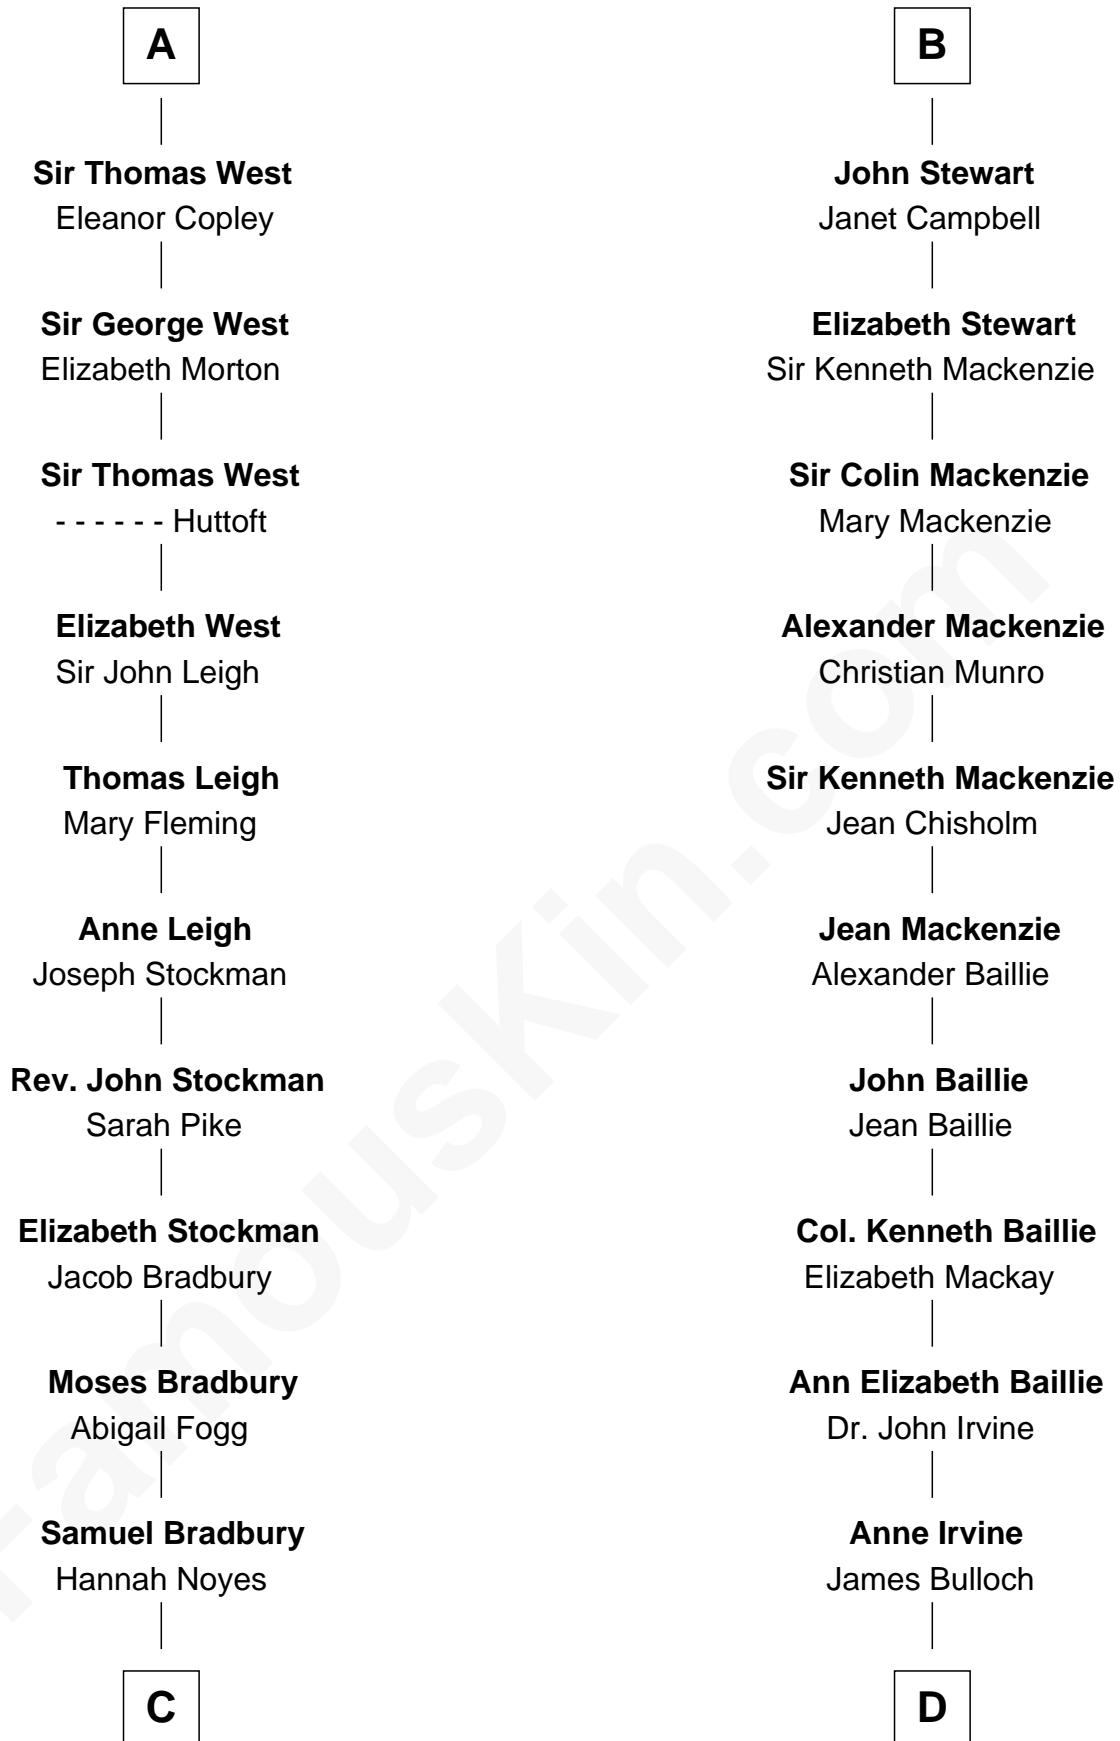

FamousKin.com Relationship Chart of

Ray Bradbury

Author of The Martian Chronicles

19th cousin 2 times removed of

Theodore Roosevelt

26th U.S. President

Robert I, Count of Artois

Matilda of Brabant

C

Samuel Bradbury
Frances Mary Rothead

Samuel Irving Bradbury
Mary Adell Spaulding

Samuel Hinkston Bradbury
Minnie Alice Davis

Leonard Spaulding Bradbury
Esther Marie Moberg

Ray Bradbury
Author of The Martian Chronicles

D

James Stephens Bulloch
Martha Stewart

Martha Bulloch
Theodore Roosevelt

Theodore Roosevelt
26th U.S. President

FamousKin.com