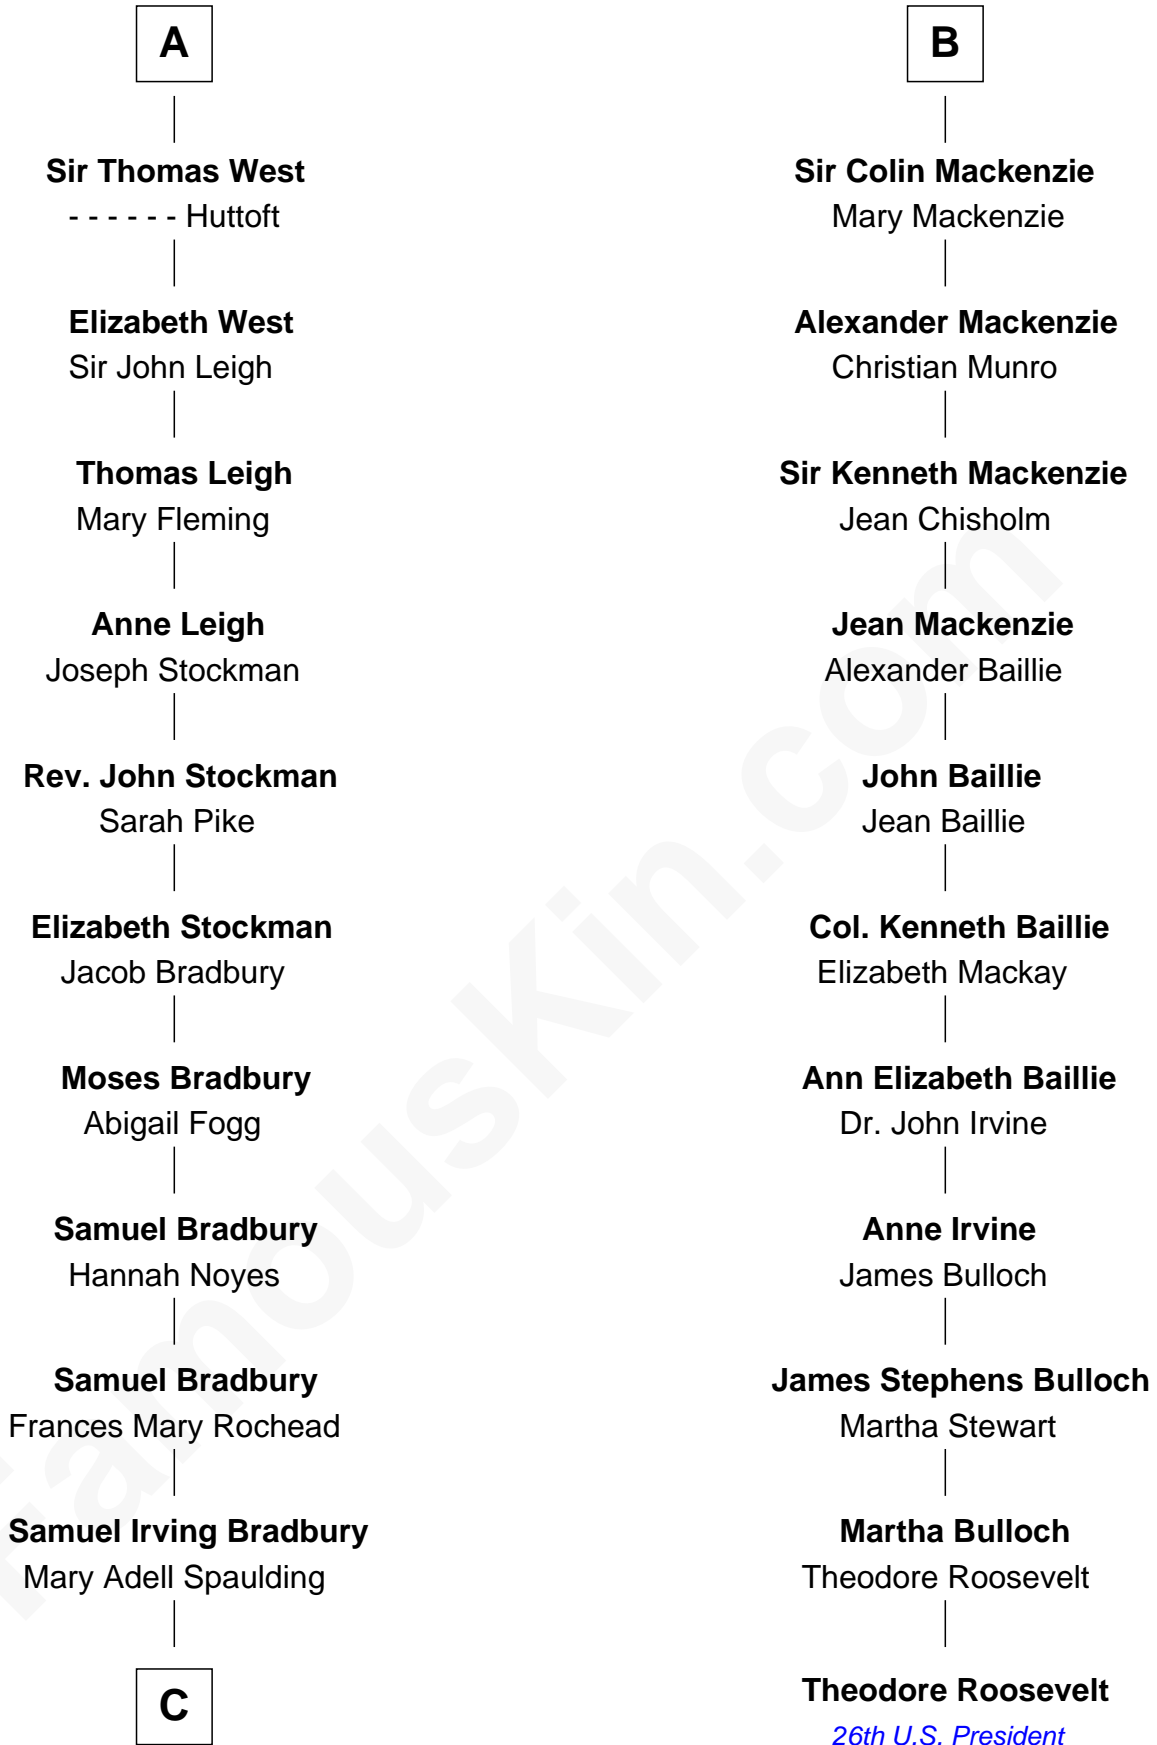

FamousKin.com Relationship Chart of

Ray Bradbury

Author of The Martian Chronicles

17th cousin 2 times removed of

Theodore Roosevelt

26th U.S. President

Sir Robert de Holland

Maude la Zouche

C

Samuel Hinkston Bradbury

Minnie Alice Davis

Leonard Spaulding Bradbury

Esther Marie Moberg

Ray Bradbury

Author of The Martian Chronicles

FamousKin.com