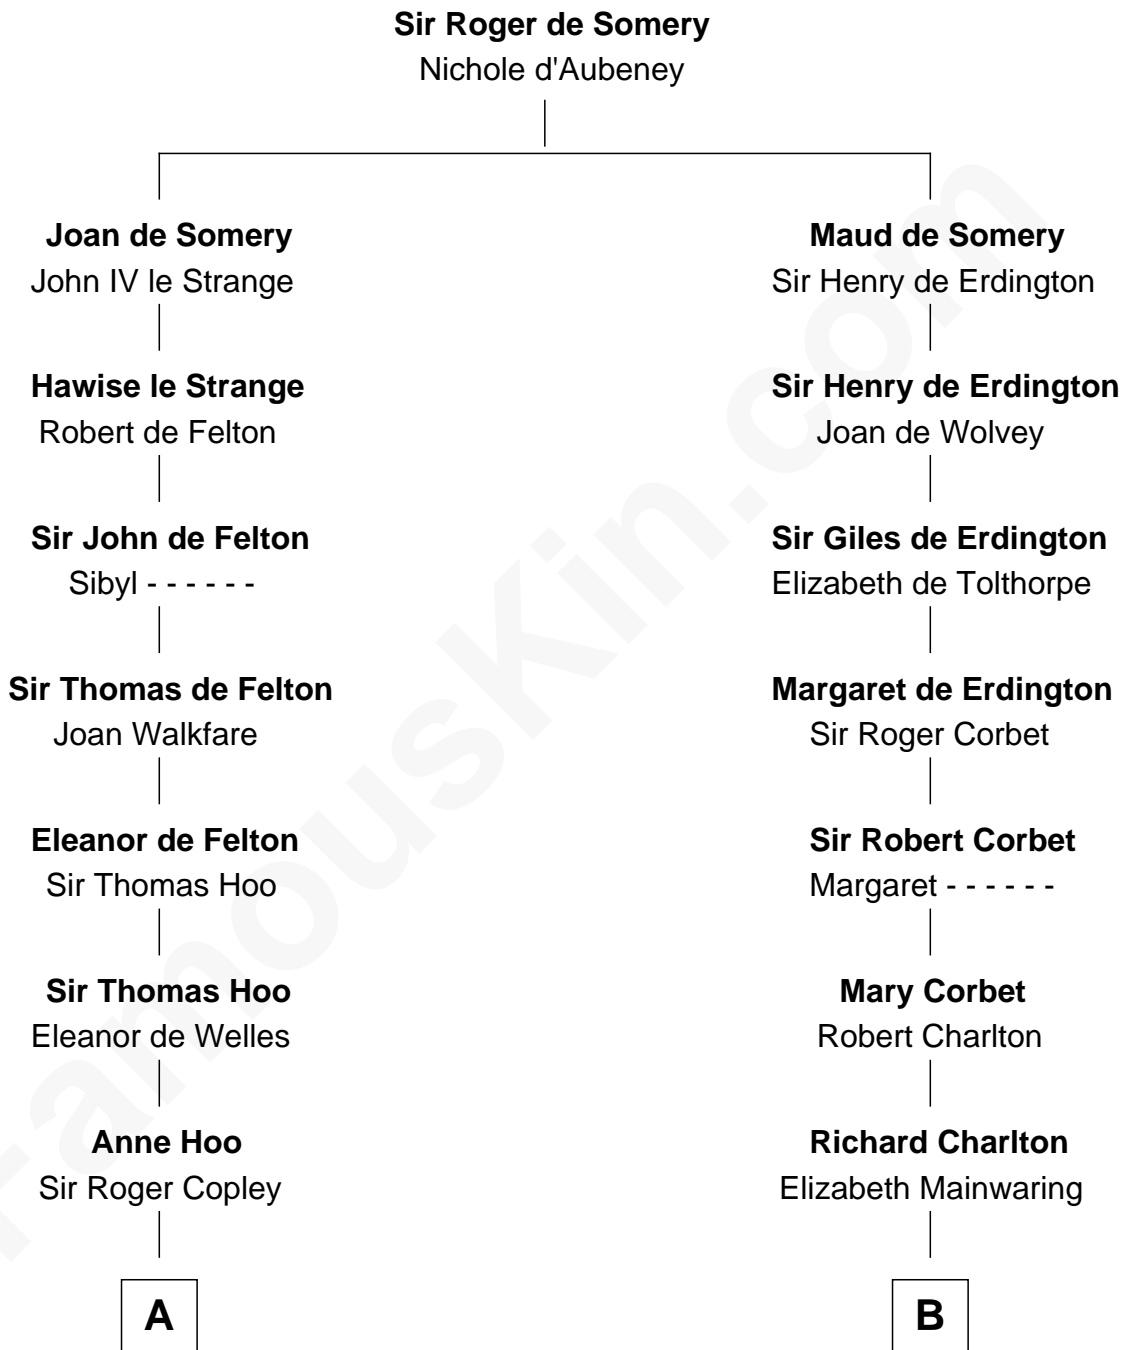

## Relationship Chart of

### Ray Bradbury

*Author of The Martian Chronicles*

20th cousin 1 time removed of

### Alice (Lee) Roosevelt

*First Wife of President Theodore Roosevelt*

**C**

**Samuel Bradbury**  
Frances Mary Rothead

**Samuel Irving Bradbury**  
Mary Adell Spaulding

**Samuel Hinkston Bradbury**  
Minnie Alice Davis