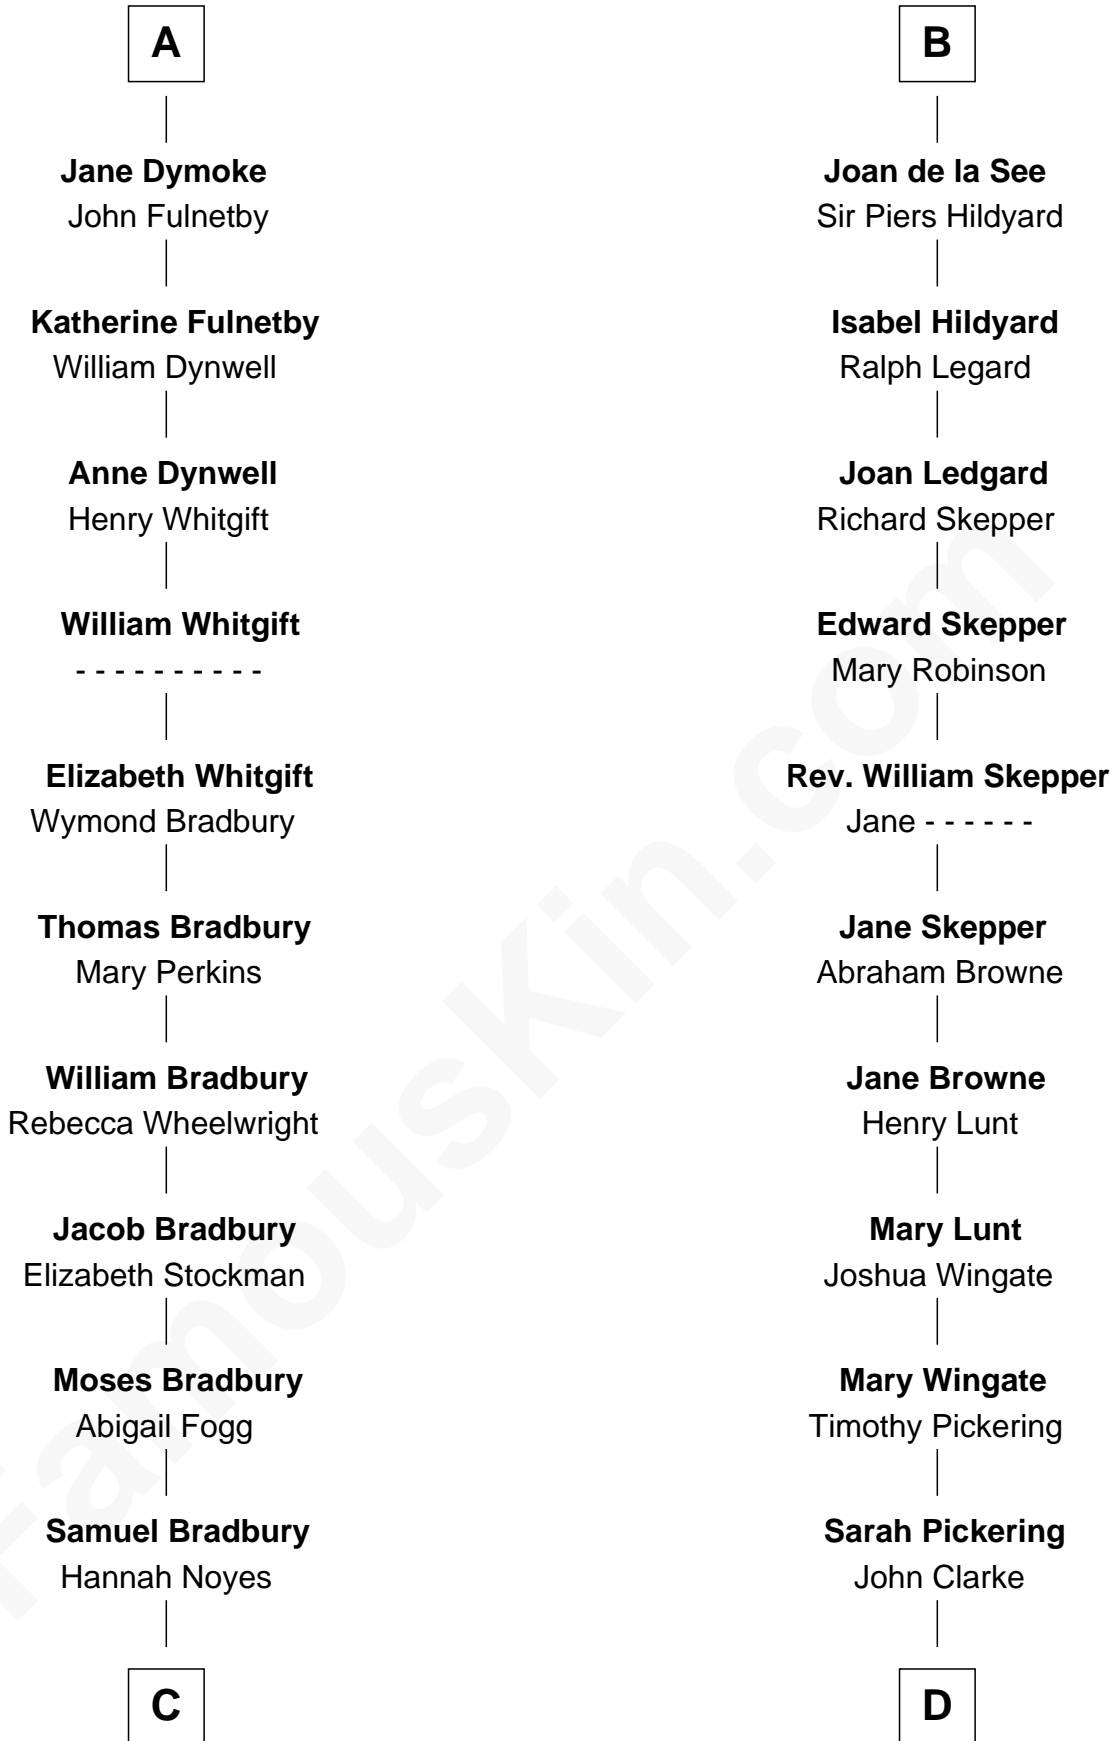

FamousKin.com

Relationship Chart of

Ray Bradbury

Author of The Martian Chronicles

21st cousin of

Alice (Lee) Roosevelt

First Wife of President Theodore Roosevelt

C

Samuel Bradbury
Frances Mary Rothead

Samuel Irving Bradbury
Mary Adell Spaulding

Samuel Hinkston Bradbury
Minnie Alice Davis

Leonard Spaulding Bradbury
Esther Marie Moberg

Ray Bradbury
Author of The Martian Chronicles