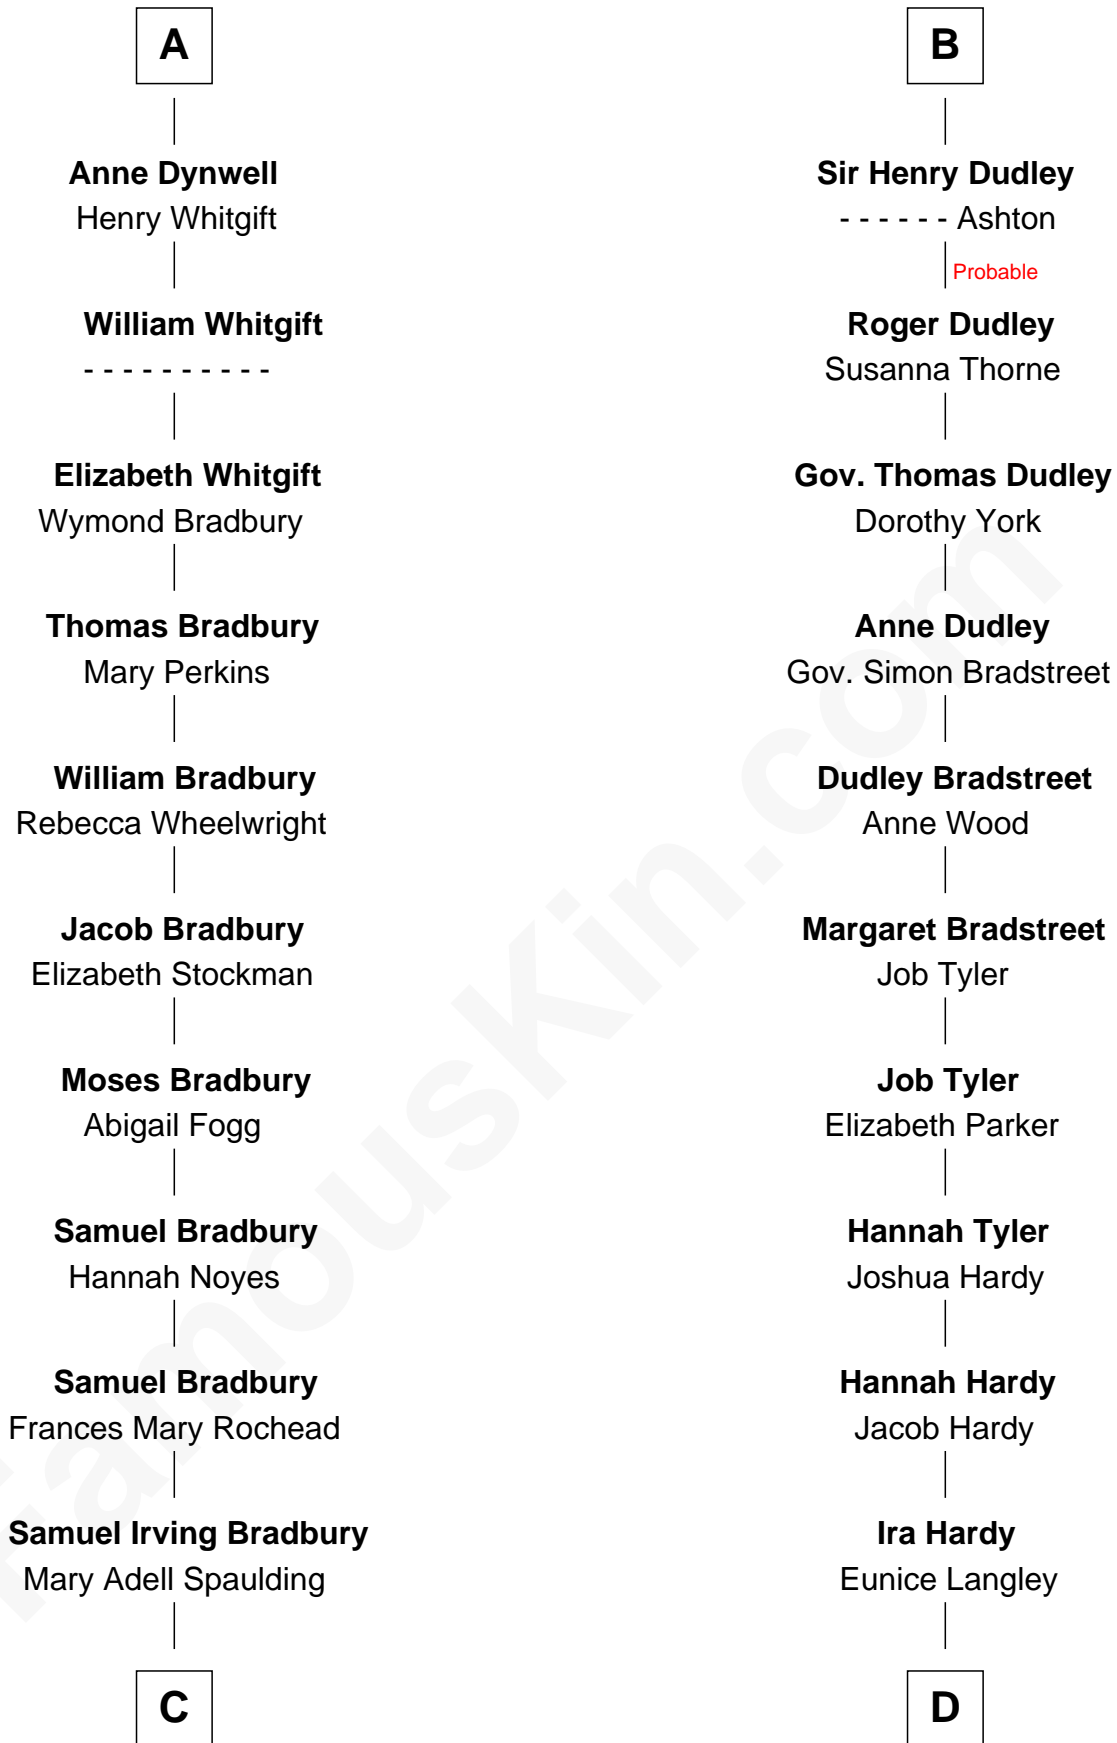

FamousKin.com Relationship Chart of

Ray Bradbury

Author of The Martian Chronicles

19th cousin 2 times removed of

James Taylor

Singer-Songwriter

C

Samuel Hinkston Bradbury

Minnie Alice Davis

Leonard Spaulding Bradbury

Esther Marie Moberg

Ray Bradbury

Author of [The Martian Chronicles](#)

D

Lovercia L. Hardy

Willard Knox

Fred Charles Knox

Ruth Elizabeth Collins

Ella Angelique Knox

Henry Herman Woodard

Gertrude Arline Woodard

Dr. Isaac Montrose Taylor

James Taylor

Singer-Songwriter