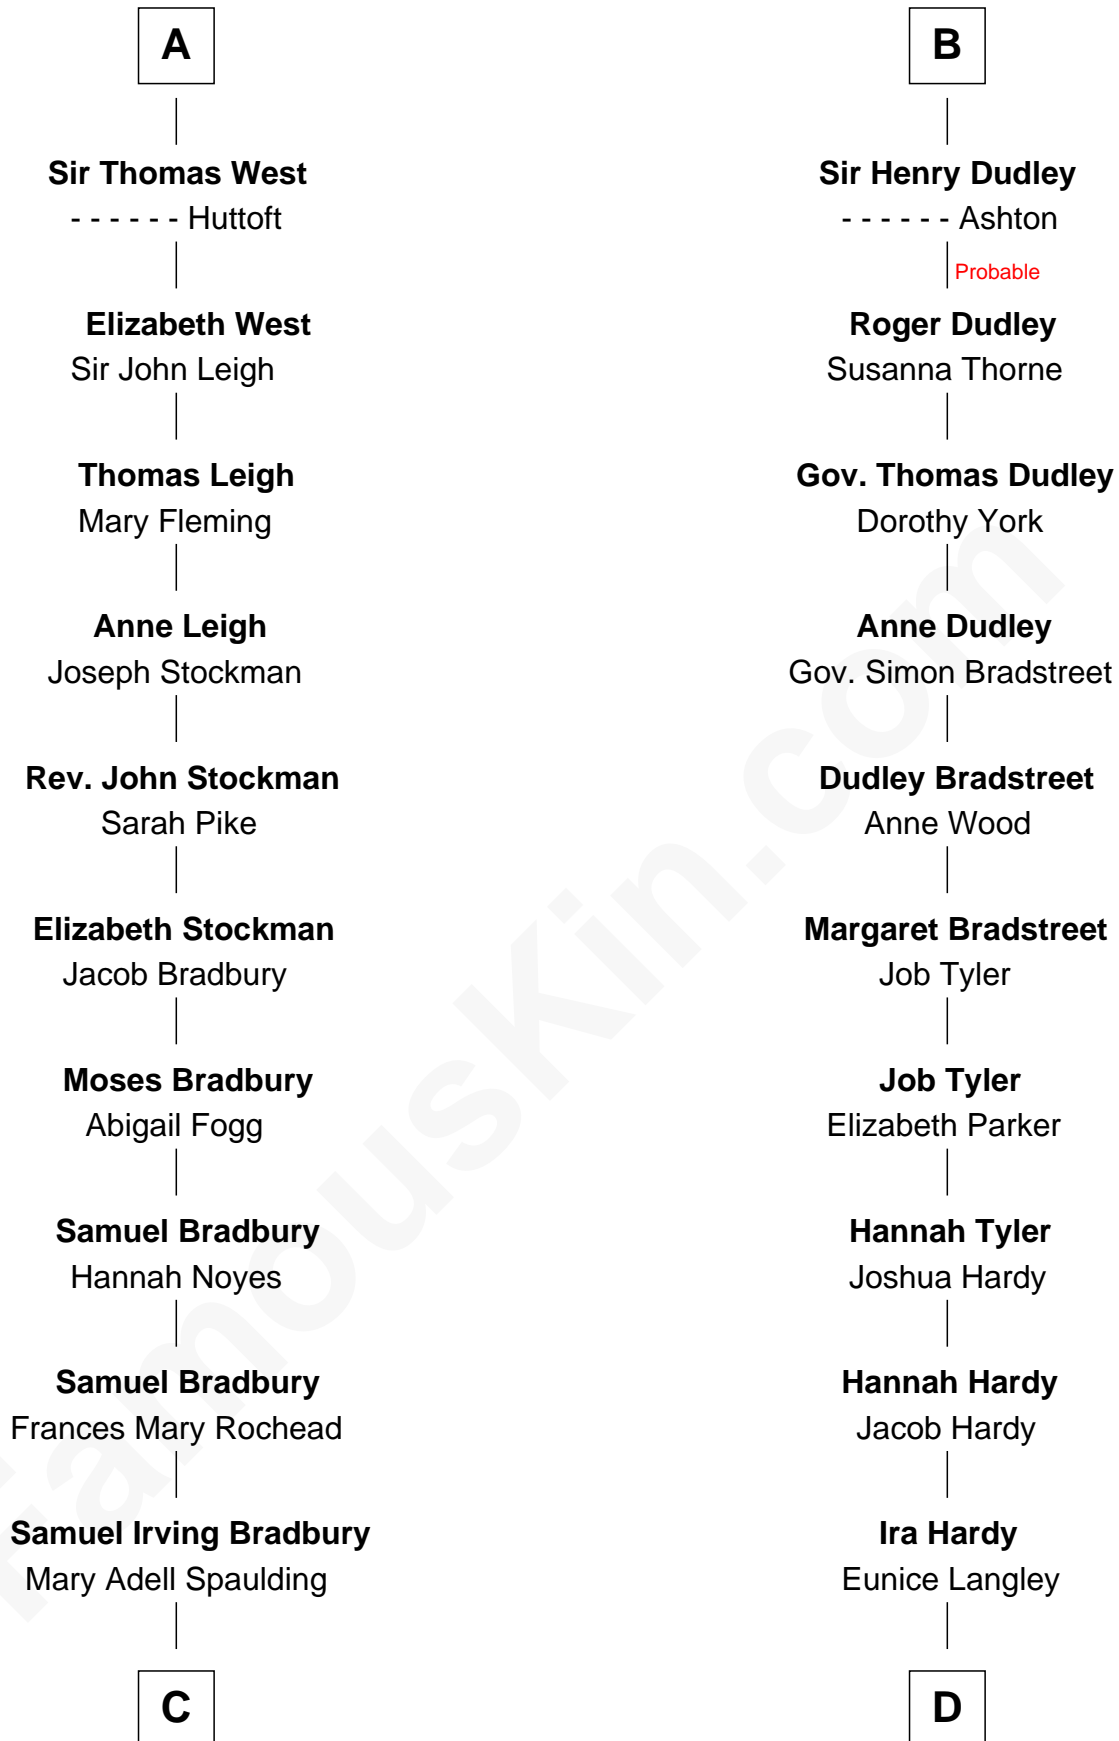

# FamousKin.com Relationship Chart of

**Ray Bradbury**

*Author of The Martian Chronicles*

19th cousin 2 times removed of

**James Taylor**

*Singer-Songwriter*

**Sir Robert de Holland**

Maude la Zouche

**C**

**Samuel Hinkston Bradbury**

Minnie Alice Davis

**Leonard Spaulding Bradbury**

Esther Marie Moberg

**Ray Bradbury**

*Author of [The Martian Chronicles](#)*

**D**

**Lovercia L. Hardy**

Willard Knox

**Fred Charles Knox**

Ruth Elizabeth Collins

**Ella Angelique Knox**

Henry Herman Woodard

**Gertrude Arline Woodard**

Dr. Isaac Montrose Taylor

**James Taylor**

*Singer-Songwriter*

FamousKin.com