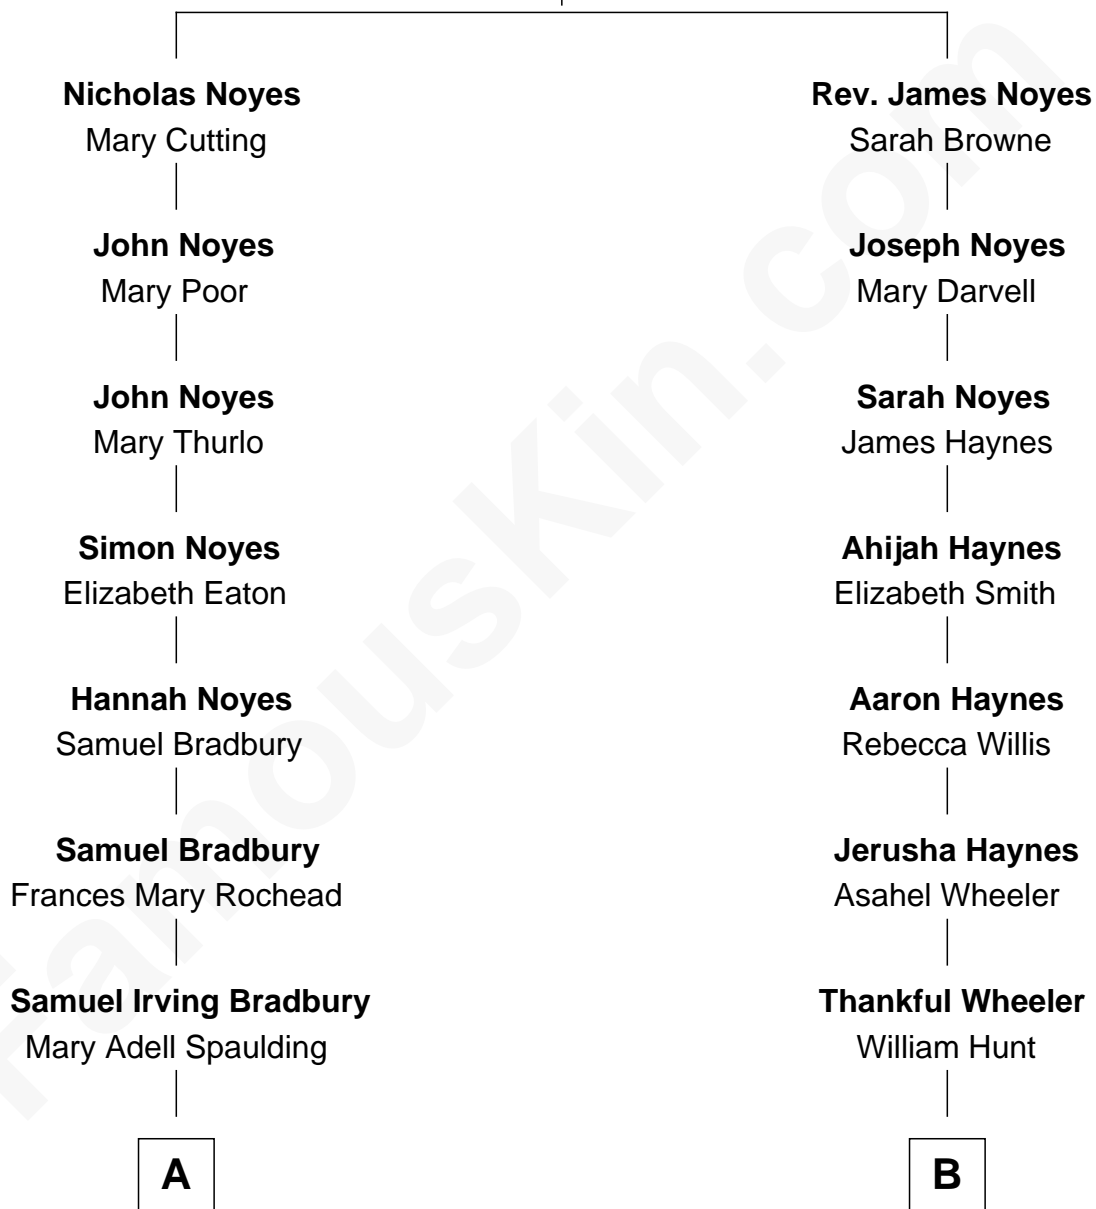

# FamousKin.com Relationship Chart of

**Ray Bradbury**

*Author of The Martian Chronicles*

9th cousin 3 times removed of

**James Taylor**

*Singer-Songwriter*

**Rev. William Noyes**

Ann Parker

**A**

**Samuel Hinkston Bradbury**

Minnie Alice Davis

**Leonard Spaulding Bradbury**

Esther Marie Moberg

**Ray Bradbury**

*Author of [The Martian Chronicles](#)*

**B**

**Caroline Hunt**

Lyman Haynes

**Theodore Lyman Haynes**

Laura Ann Shaw

**Stanford Lyman Haynes**

Emily Roxanna Leonard

**Theodosia Haynes**

Alexander Taylor

**Dr. Isaac Montrose Taylor**

Gertrude Arline Woodard

**James Taylor**

*Singer-Songwriter*

FamousKin.com