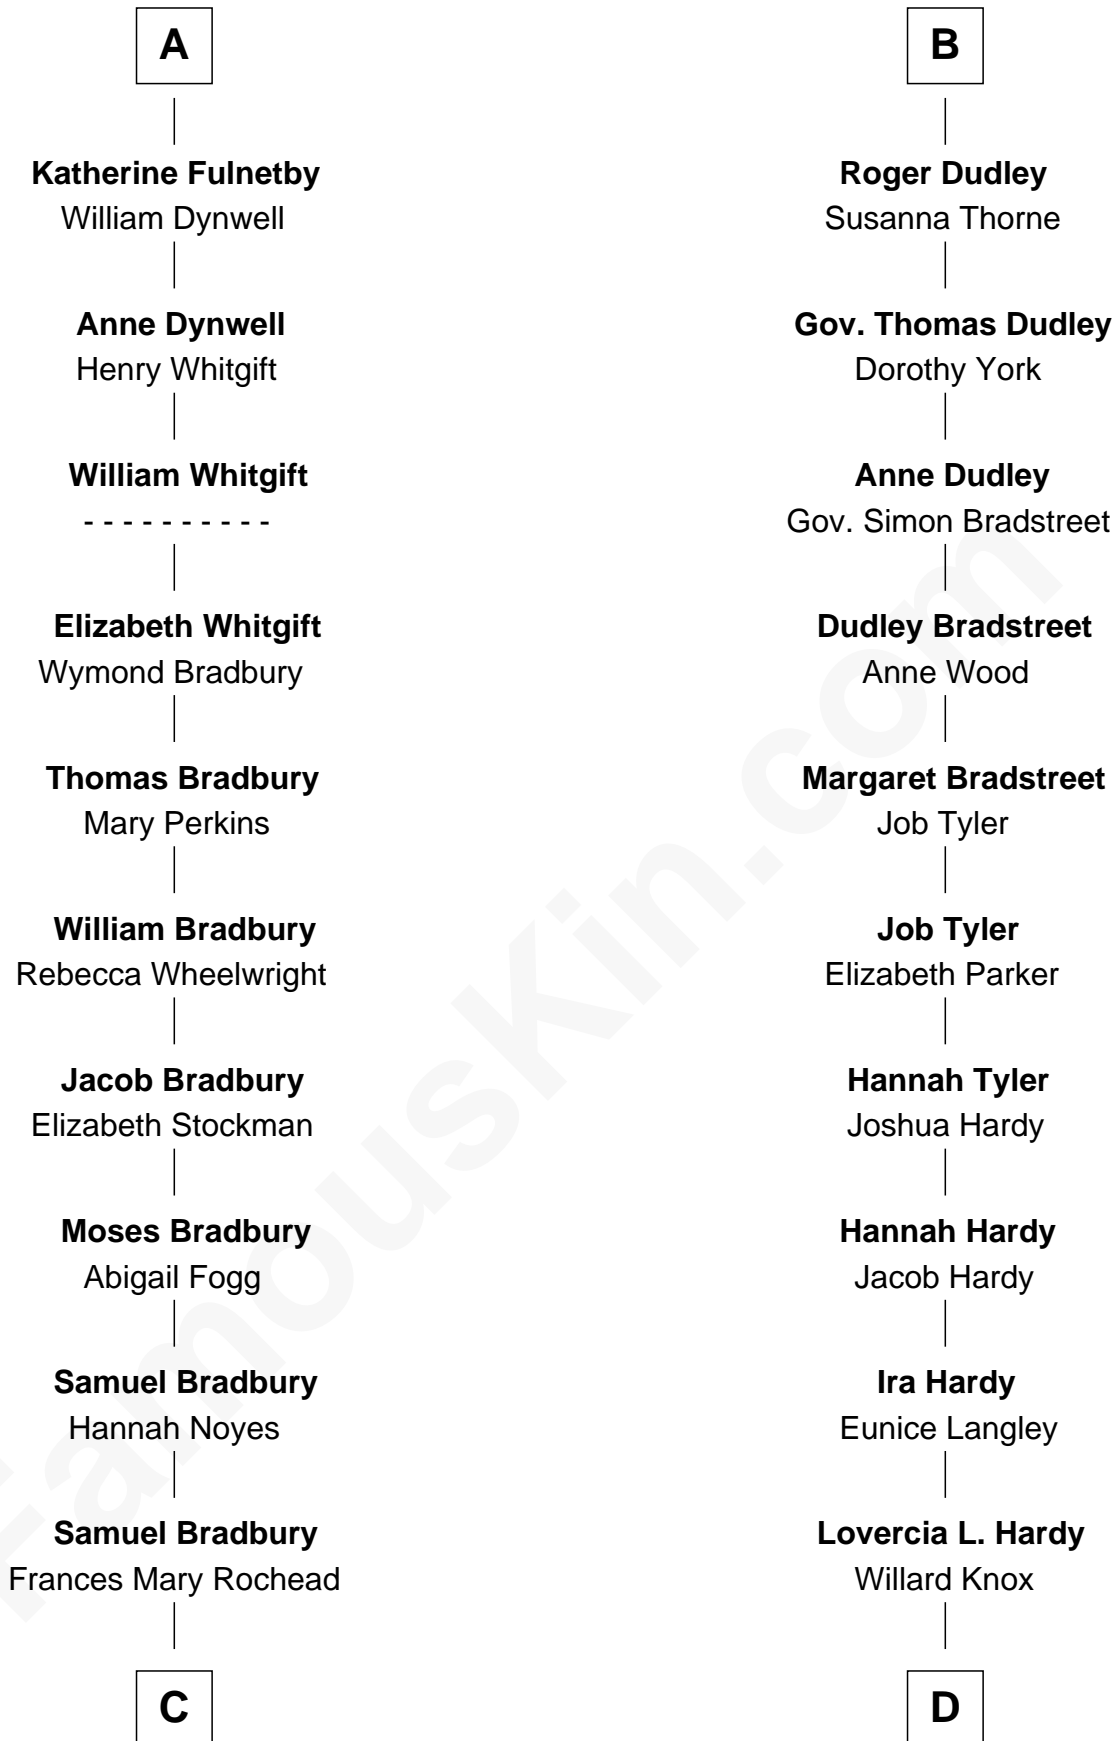

FamousKin.com Relationship Chart of

Ray Bradbury

Author of The Martian Chronicles

20th cousin of

James Taylor

Singer-Songwriter

Sir Maurice de Berkeley

Eve la Zouche

C

Samuel Irving Bradbury

Mary Adell Spaulding

Samuel Hinkston Bradbury

Minnie Alice Davis

Leonard Spaulding Bradbury

Esther Marie Moberg

Ray Bradbury

Author of The Martian Chronicles

D

Fred Charles Knox

Ruth Elizabeth Collins

Ella Angelique Knox

Henry Herman Woodard

Gertrude Arline Woodard

Dr. Isaac Montrose Taylor