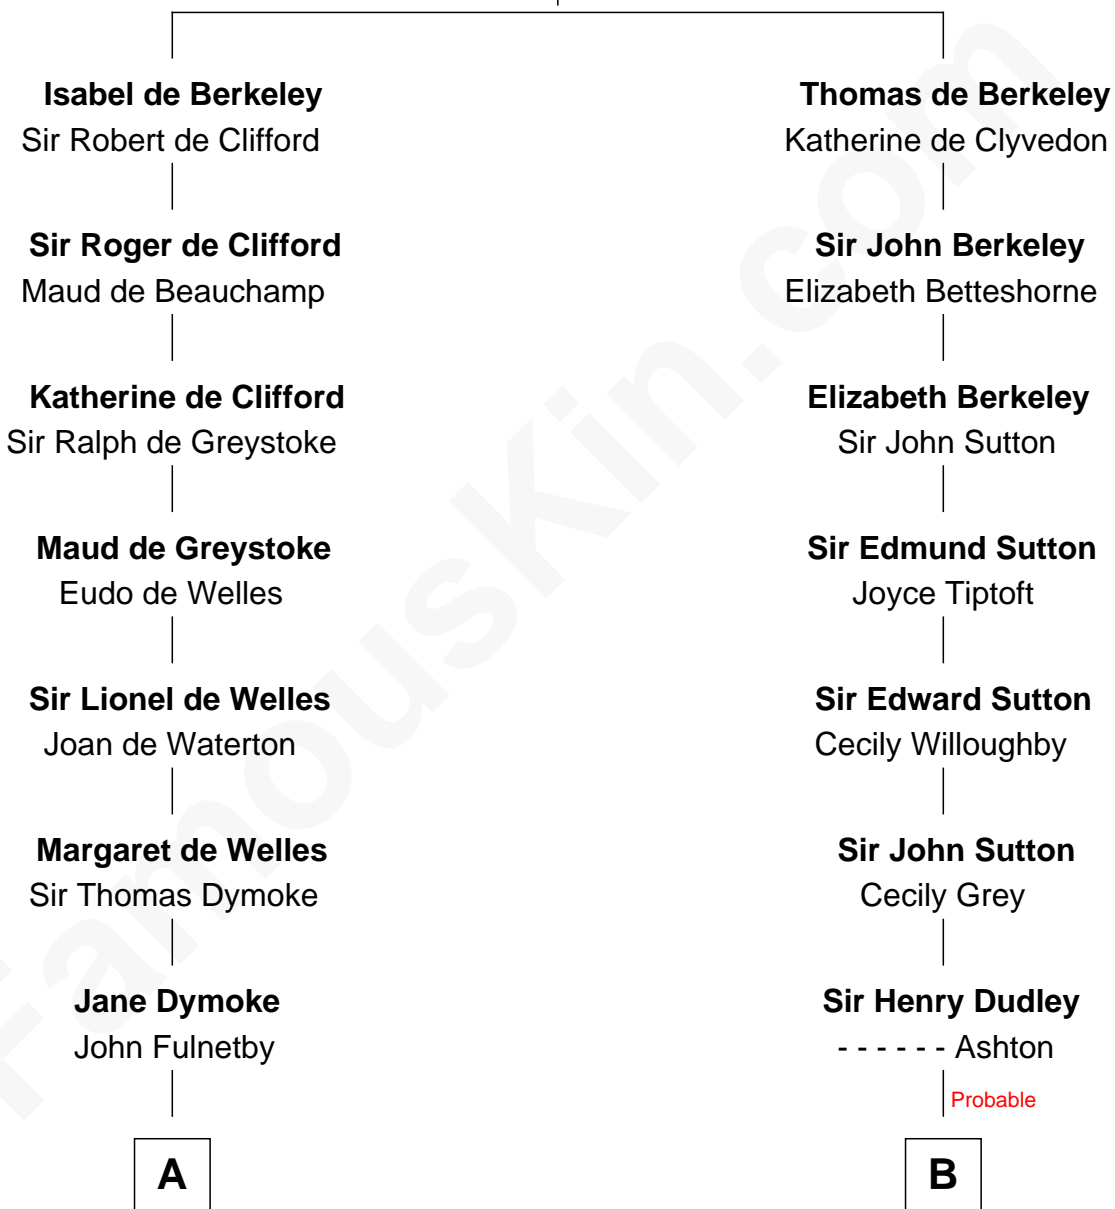

FamousKin.com Relationship Chart of

Ray Bradbury

Author of The Martian Chronicles

20th cousin of

James Taylor

Singer-Songwriter

Sir Maurice de Berkeley

Eve la Zouche

C

Samuel Irving Bradbury

Mary Adell Spaulding

Samuel Hinkston Bradbury

Minnie Alice Davis

Leonard Spaulding Bradbury

Esther Marie Moberg

Ray Bradbury

Author of The Martian Chronicles

D

Fred Charles Knox

Ruth Elizabeth Collins

Ella Angelique Knox

Henry Herman Woodard

Gertrude Arline Woodard

Dr. Isaac Montrose Taylor