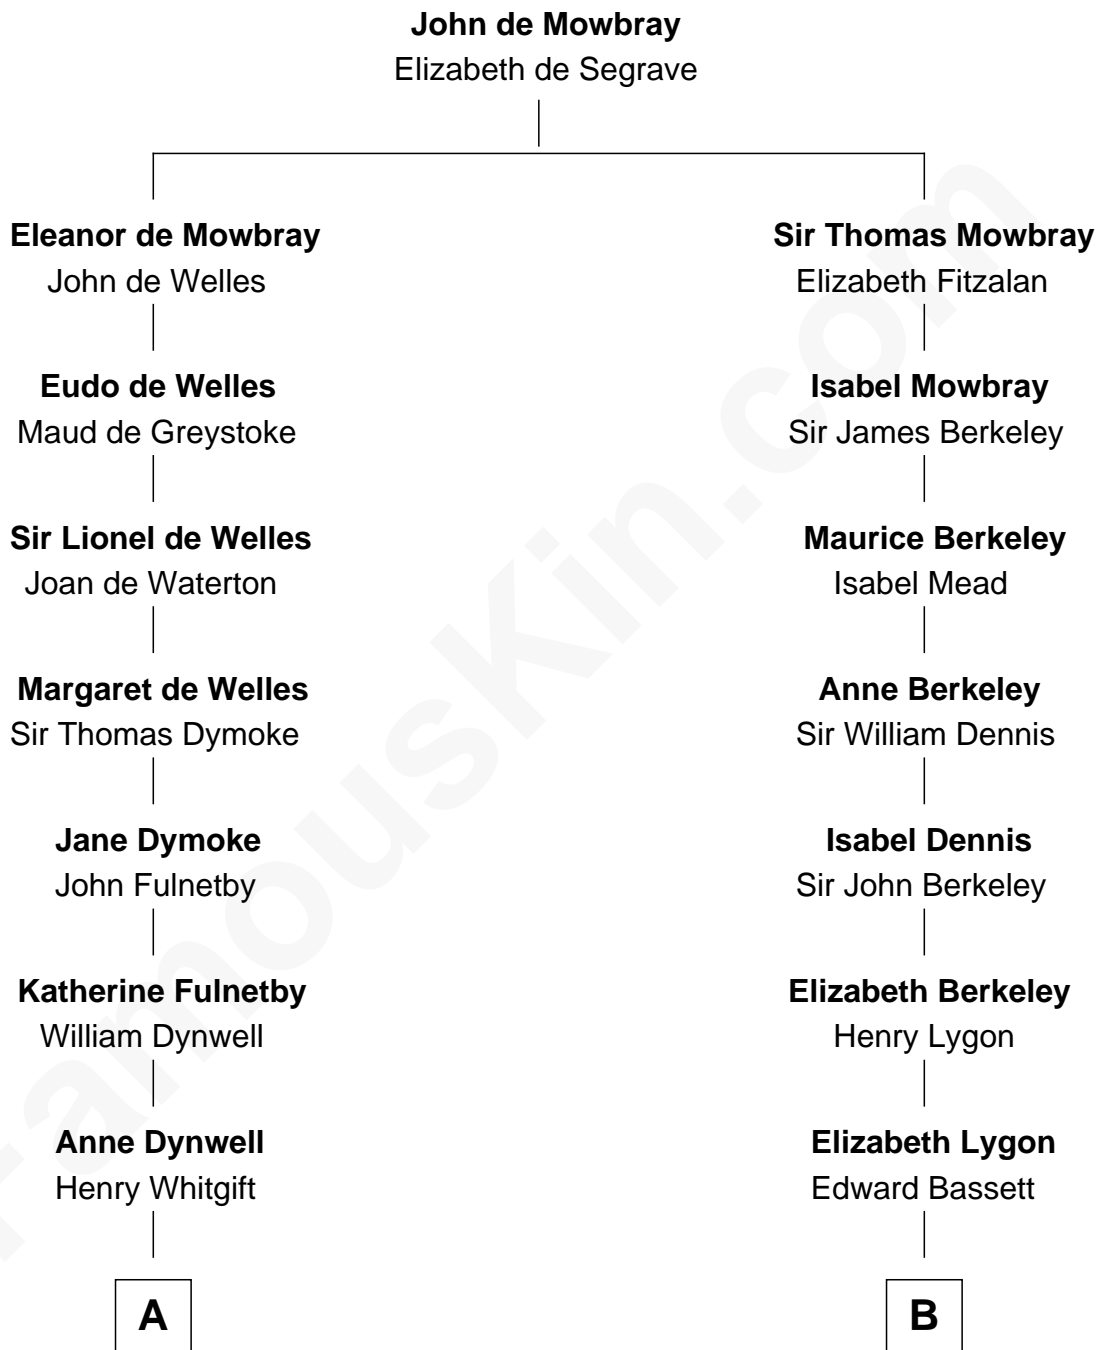

FamousKin.com Relationship Chart of

Ray Bradbury

Author of The Martian Chronicles

18th cousin 1 time removed of

James Taylor

Singer-Songwriter

FamousKin.com