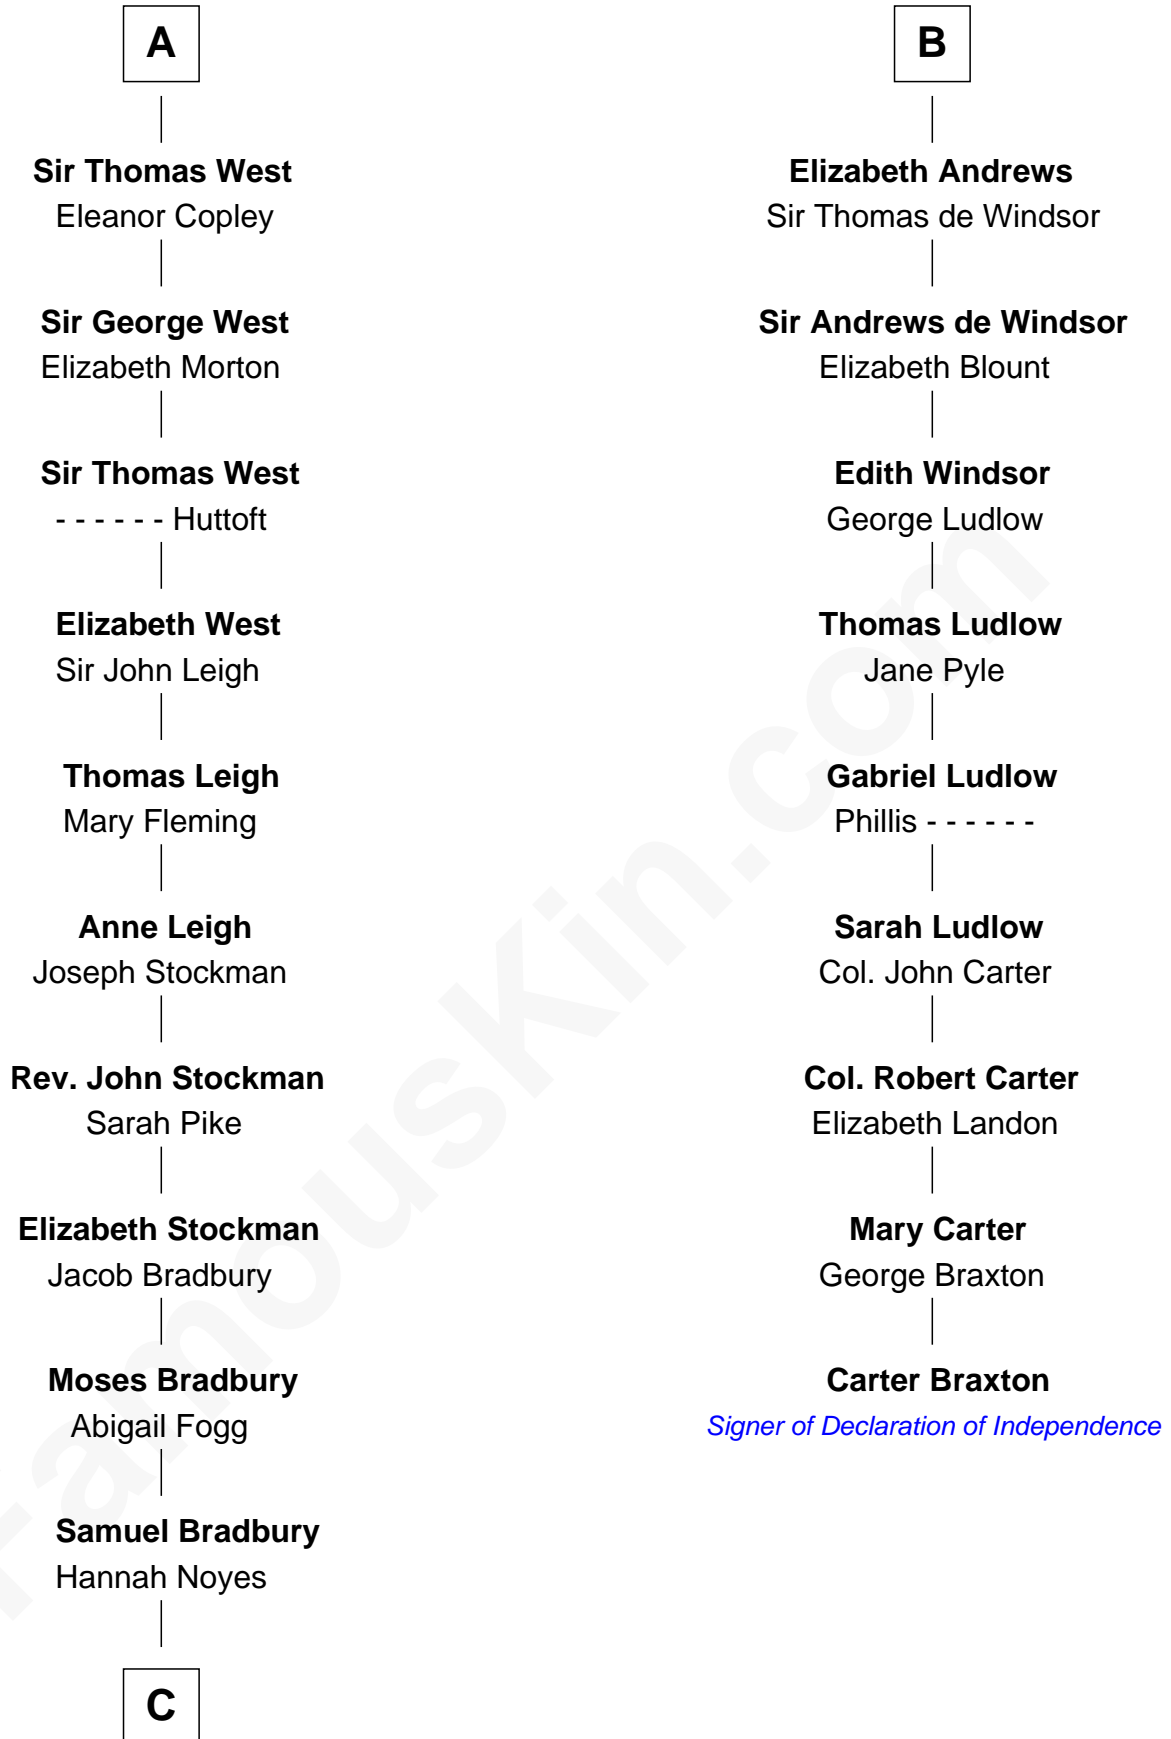

## Relationship Chart of

### Ray Bradbury

*Author of The Martian Chronicles*

15th cousin 6 times removed of

### Carter Braxton

*Signer of the Declaration of Independence*

**C**

—  
**Samuel Bradbury**  
Frances Mary Rothead

—  
**Samuel Irving Bradbury**  
Mary Adell Spaulding

—  
**Samuel Hinkston Bradbury**  
Minnie Alice Davis