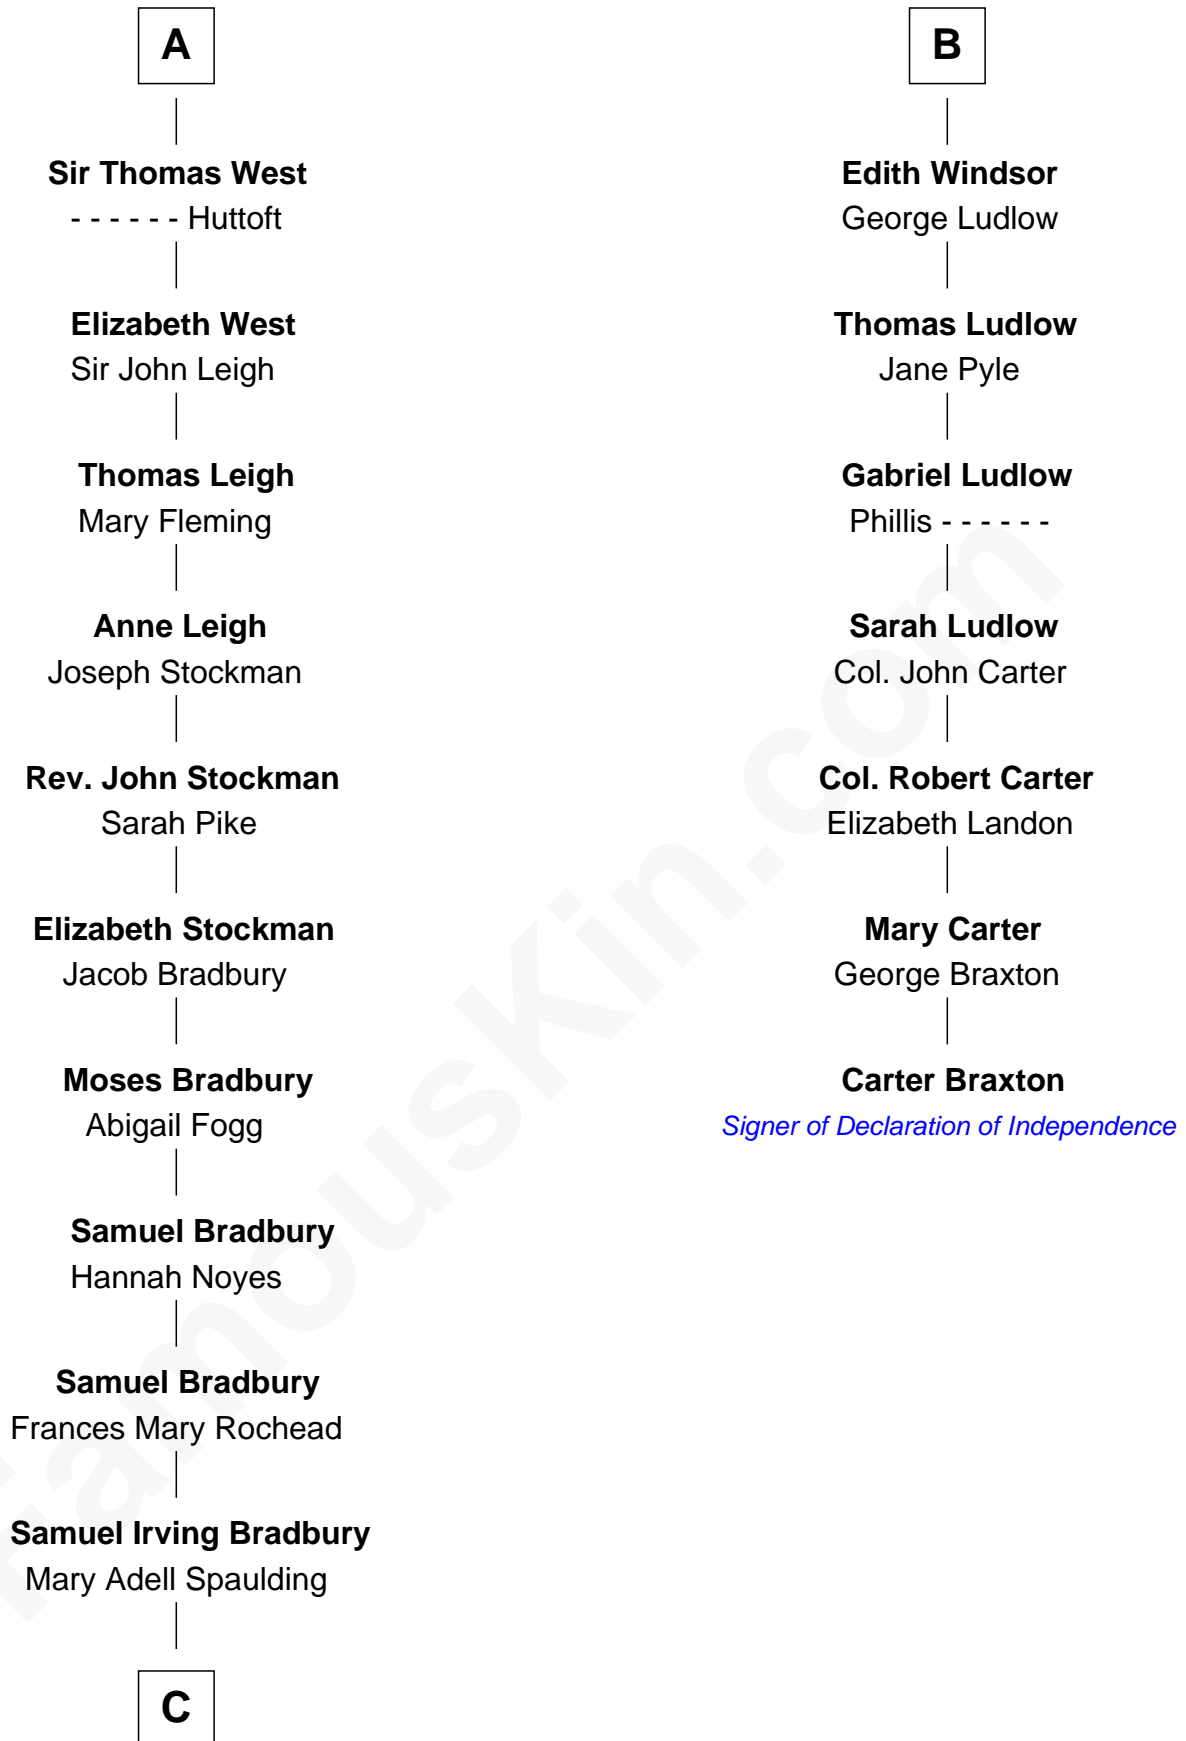

FamousKin.com

Relationship Chart of

Ray Bradbury

Author of The Martian Chronicles

13th cousin 6 times removed of

Carter Braxton

Signer of the Declaration of Independence

Sir Hugh de Courtenay

Margaret Botreaux

Katherine Hungerford

Sir Richard West

Sir Thomas West

Eleanor Copley

Sir George West

Elizabeth Morton

A

Elizabeth Stratton

John Andrews

Elizabeth Andrews

Sir Thomas de Windsor

Sir Andrews de Windsor

Elizabeth Blount

B

C

—
Samuel Hinkston Bradbury

Minnie Alice Davis

—
Leonard Spaulding Bradbury

Esther Marie Moberg

—
Ray Bradbury

Author of [The Martian Chronicles](#)

FamousKin.com