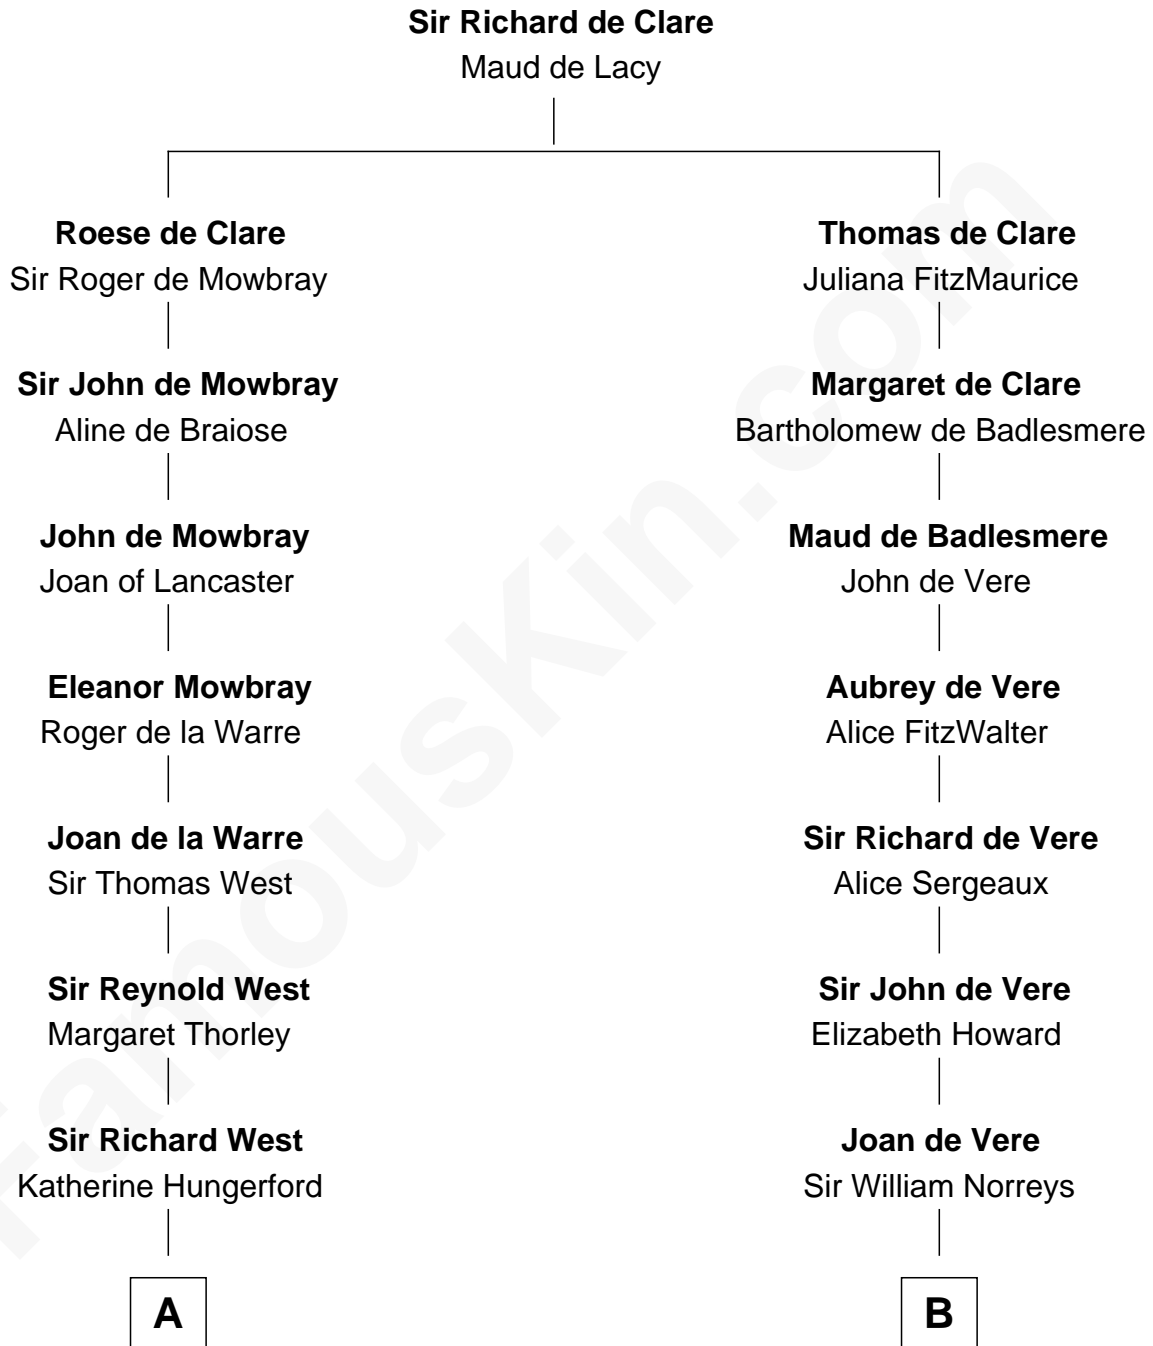

FamousKin.com Relationship Chart of

Ray Bradbury

Author of The Martian Chronicles

21st cousin of

Bill Weld

68th Governor of Massachusetts

C

Samuel Bradbury
Frances Mary Rohead

Samuel Irving Bradbury
Mary Adell Spaulding

Samuel Hinkston Bradbury
Minnie Alice Davis

Leonard Spaulding Bradbury
Esther Marie Moberg

Ray Bradbury
Author of The Martian Chronicles

D

Sarah Sumner
Thomas Swan Weld