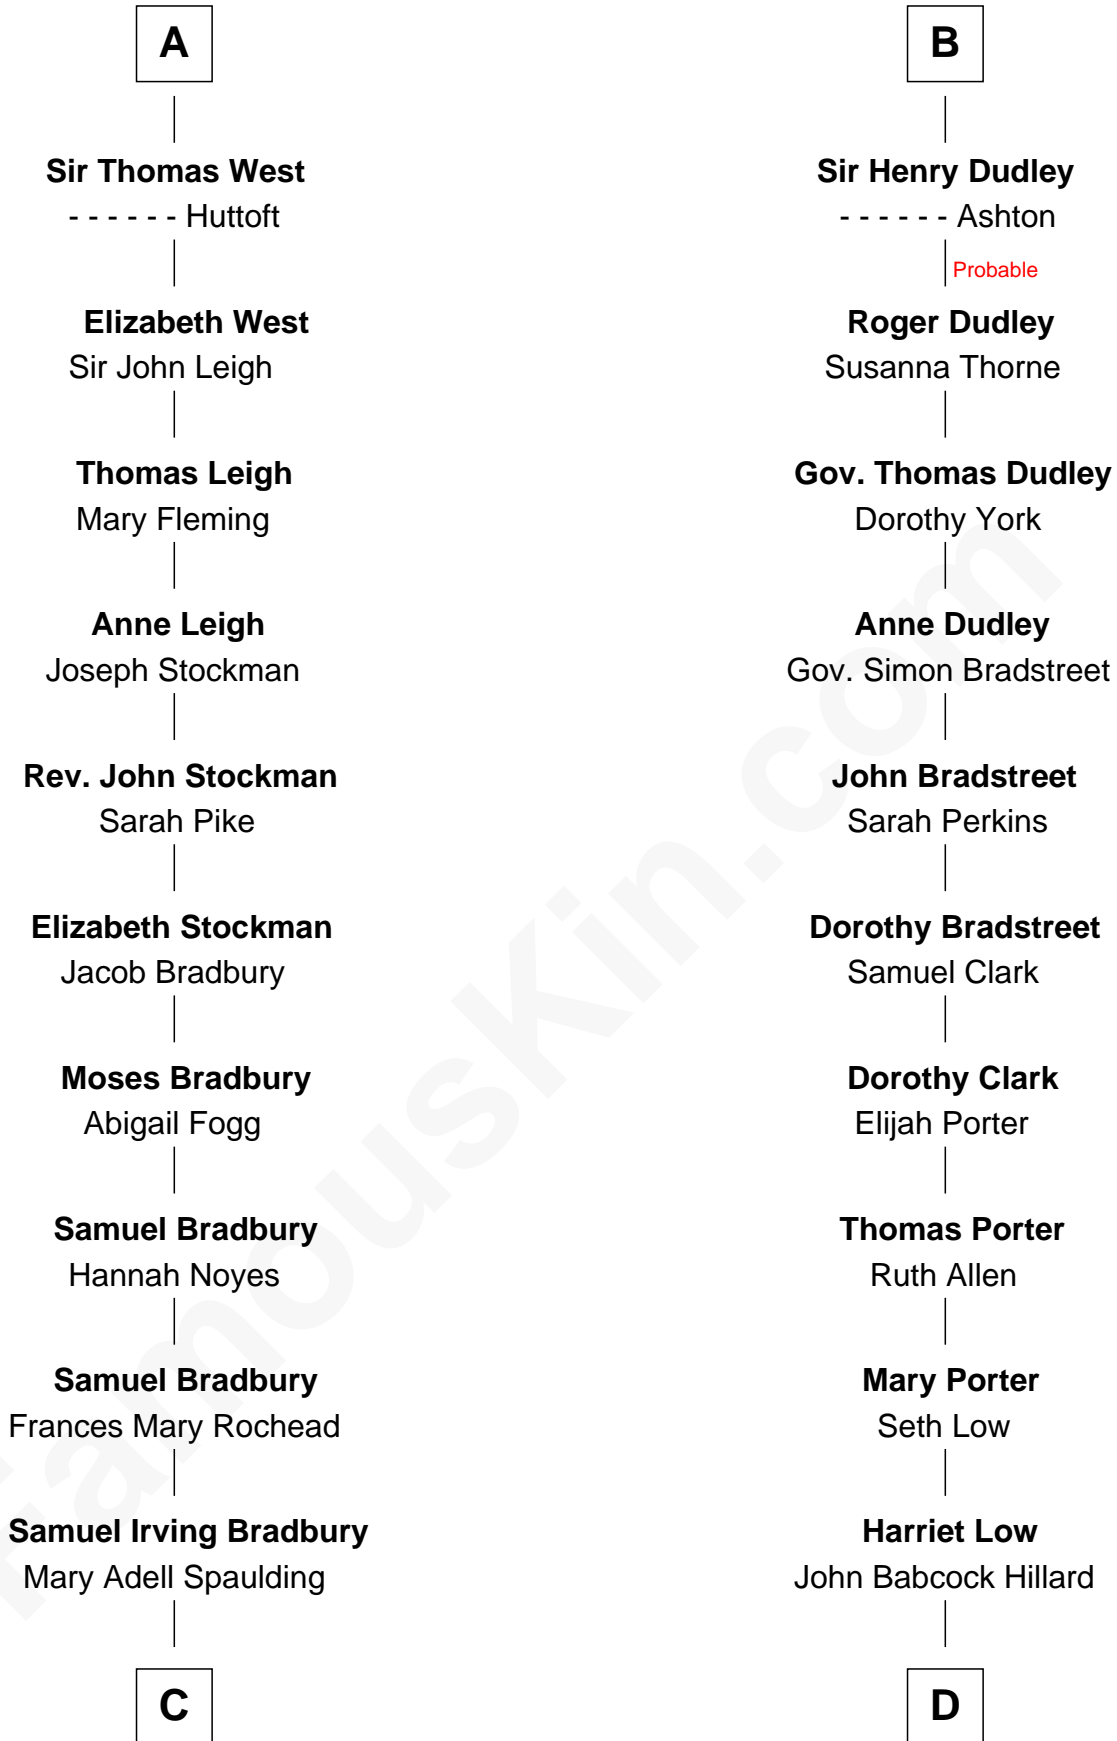

FamousKin.com Relationship Chart of

Ray Bradbury

Author of The Martian Chronicles

19th cousin 1 time removed of

Bill Weld

68th Governor of Massachusetts

Sir Robert de Holland

Maude la Zouche

C

Samuel Hinkston Bradbury

Minnie Alice Davis

Leonard Spaulding Bradbury

Esther Marie Moberg

Ray Bradbury

Author of [The Martian Chronicles](#)

D