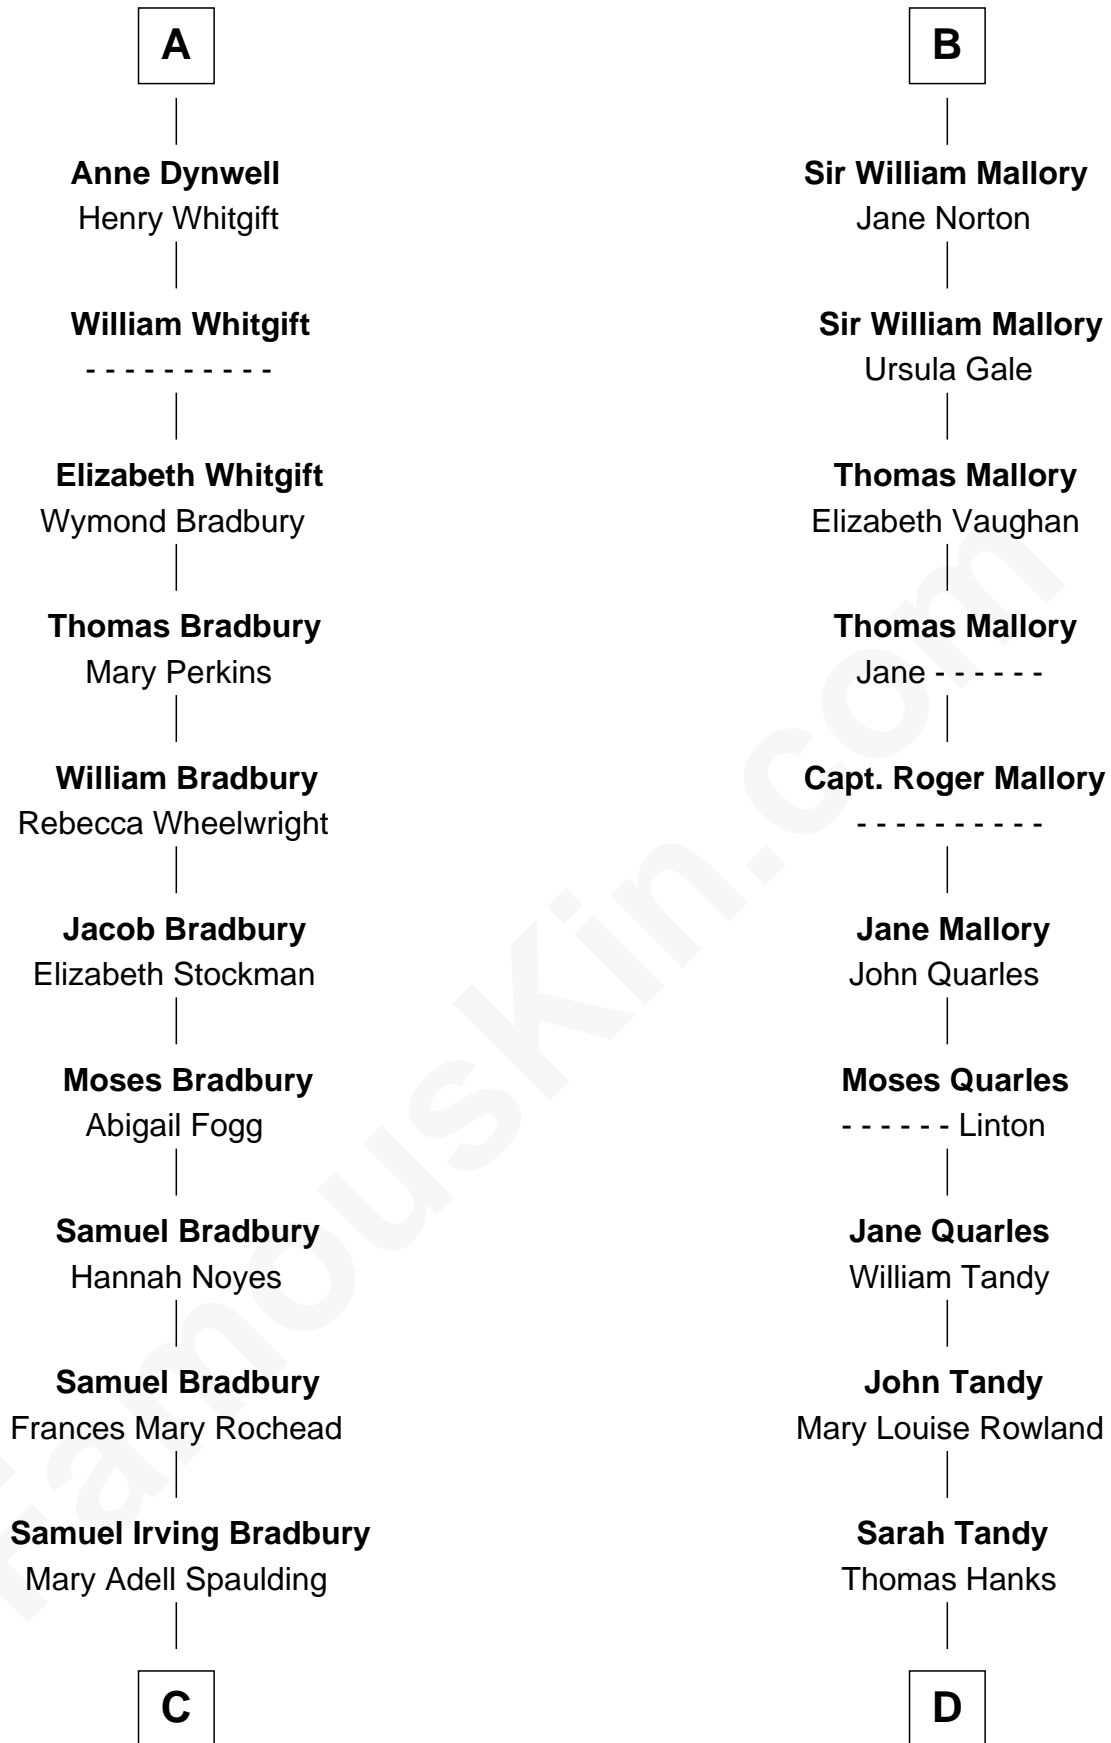

FamousKin.com Relationship Chart of

Ray Bradbury

Author of The Martian Chronicles

19th cousin 2 times removed of

Tom Hanks

Movie Actor

C

Samuel Hinkston Bradbury

Minnie Alice Davis

Leonard Spaulding Bradbury

Esther Marie Moberg

Ray Bradbury

Author of [The Martian Chronicles](#)

D

Thomas Hanks

Rachel J. Rayburn