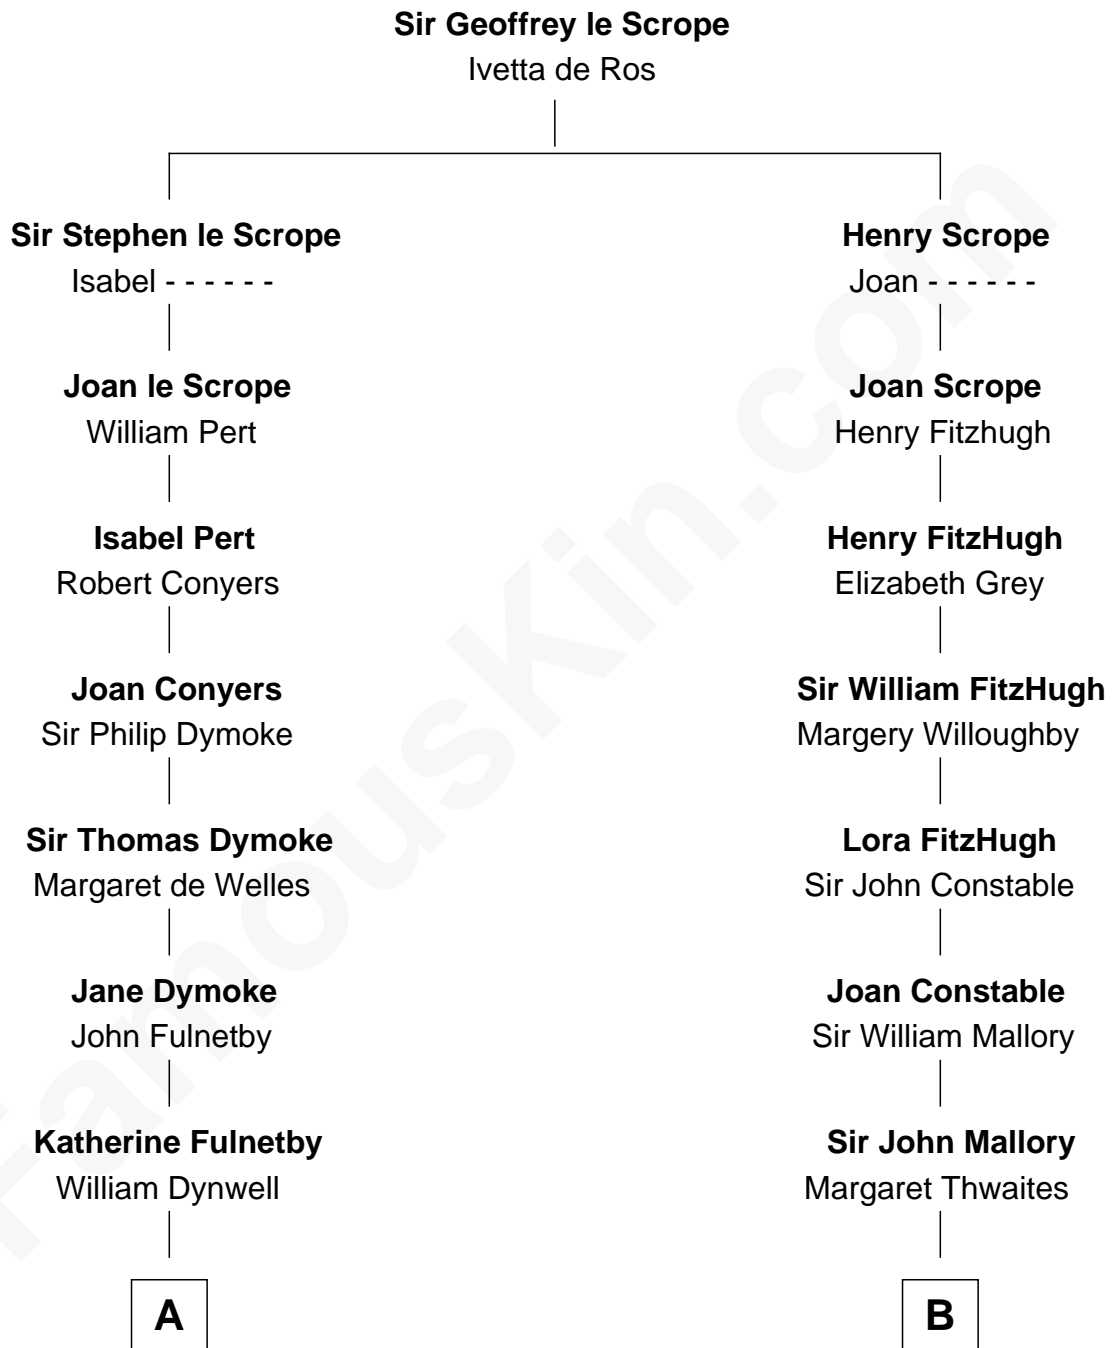

FamousKin.com Relationship Chart of

Ray Bradbury

Author of The Martian Chronicles

19th cousin 2 times removed of

Tom Hanks

Movie Actor

C

Samuel Hinkston Bradbury

Minnie Alice Davis

Leonard Spaulding Bradbury

Esther Marie Moberg

Ray Bradbury

Author of [The Martian Chronicles](#)

D

Thomas Hanks

Rachel J. Rayburn