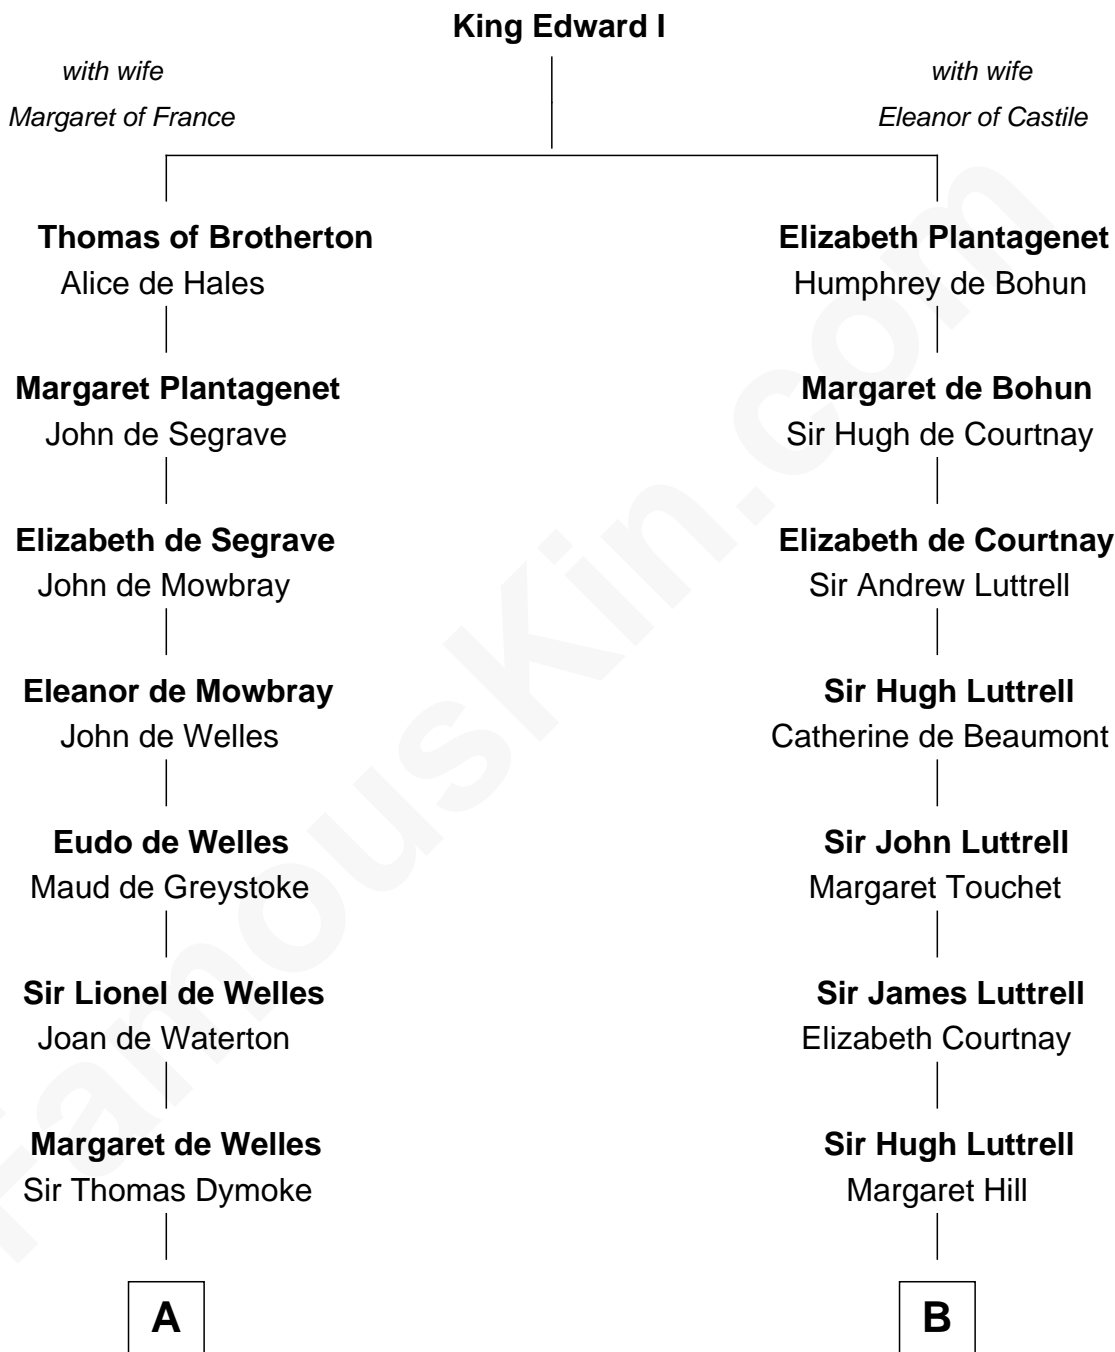

FamousKin.com Relationship Chart of

Ray Bradbury

Author of The Martian Chronicles

21st cousin of

Tuesday Weld

TV and Movie Actress

C

Samuel Bradbury
Frances Mary Rohead

Samuel Irving Bradbury
Mary Adell Spaulding

Samuel Hinkston Bradbury
Minnie Alice Davis

Leonard Spaulding Bradbury
Esther Marie Moberg

Ray Bradbury
Author of The Martian Chronicles

D

Anna Lothrop Motley
Alfred Rodman

Eloise Rodman
Stephen Minot Weld

Edward Motley Weld
Sarah Lothrop King

Lothrop Motley Weld
Yosene Balfour Ker

Tuesday Weld
TV and Movie Actress