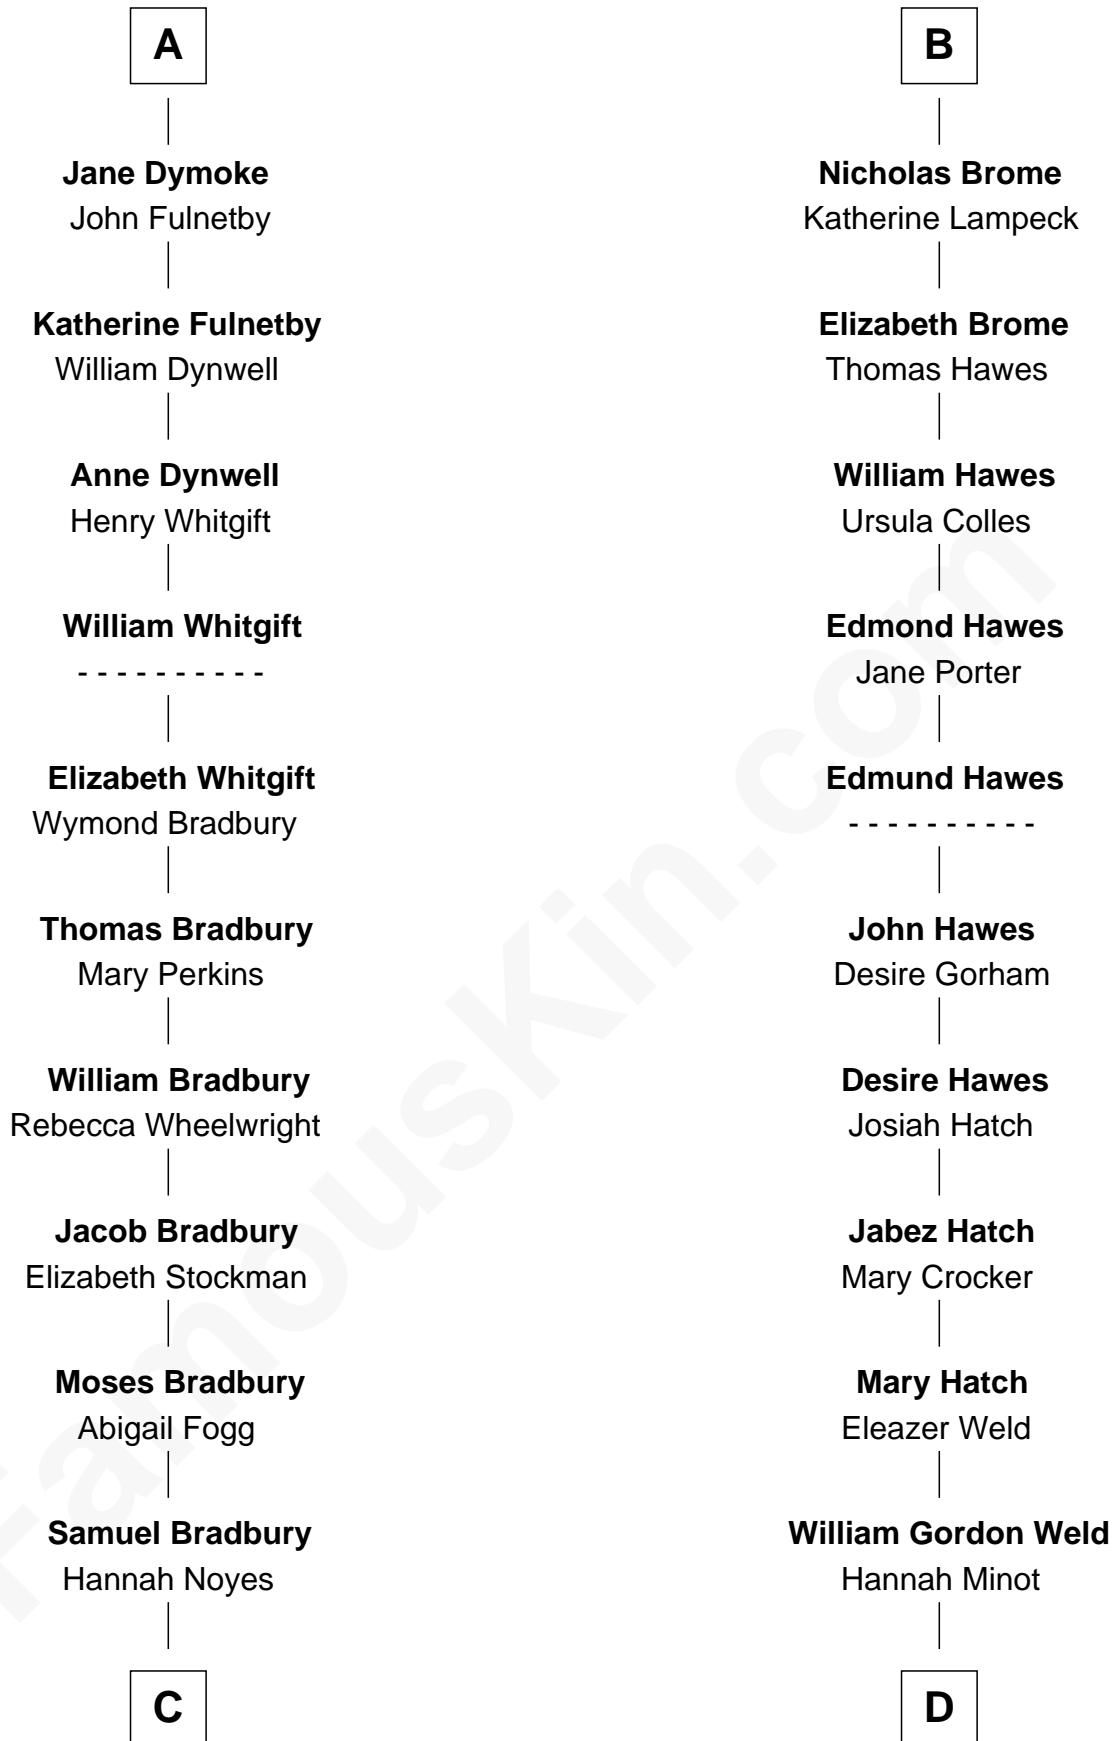

# FamousKin.com Relationship Chart of

**Ray Bradbury**

*Author of The Martian Chronicles*

21st cousin of

**Tuesday Weld**

*TV and Movie Actress*

**C**

**Samuel Bradbury**  
Frances Mary Rothead

**Samuel Irving Bradbury**  
Mary Adell Spaulding

**Samuel Hinkston Bradbury**  
Minnie Alice Davis

**Leonard Spaulding Bradbury**  
Esther Marie Moberg

**Ray Bradbury**  
*Author of The Martian Chronicles*

**D**

**Stephen Minot Weld**  
Sarah Bartlett Balch

**Stephen Minot Weld**  
Eloise Rodman

**Edward Motley Weld**  
Sarah Lothrop King

**Lothrop Motley Weld**  
Yosene Balfour Ker

**Tuesday Weld**  
*TV and Movie Actress*