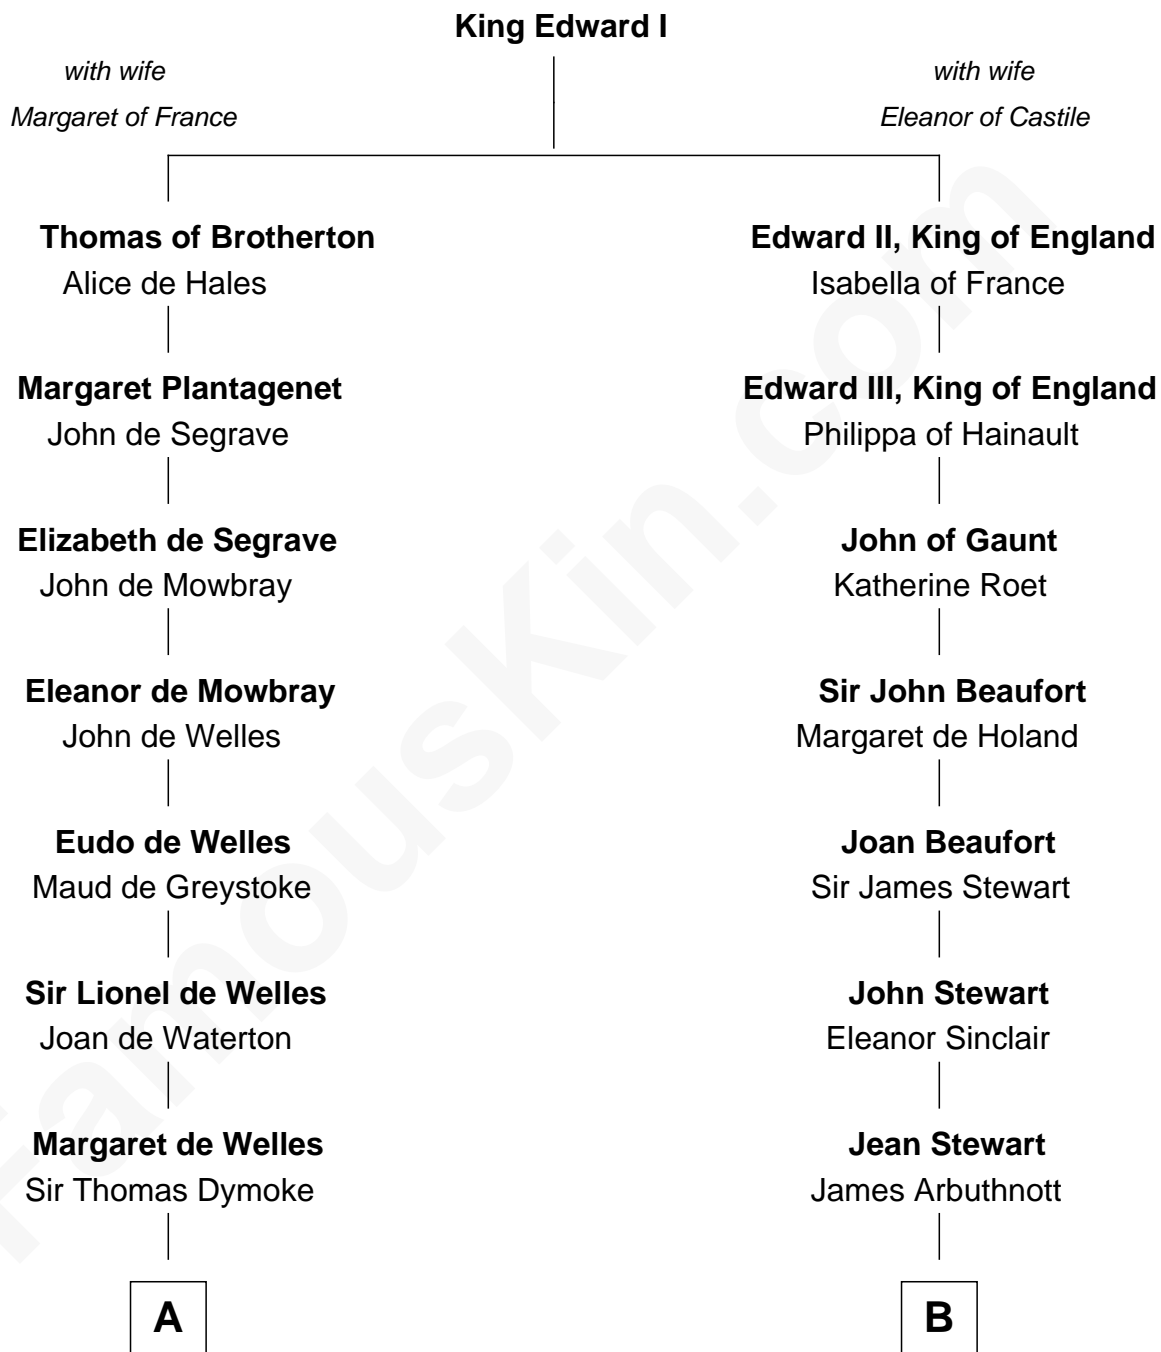

FamousKin.com

Relationship Chart of

Ray Bradbury

Author of The Martian Chronicles

17th cousin 4 times removed of

Helen Keller

Author and Activist

C

—
Samuel Bradbury
Frances Mary Rothead

—
Samuel Irving Bradbury
Mary Adell Spaulding

—
Samuel Hinkston Bradbury
Minnie Alice Davis

—
Leonard Spaulding Bradbury
Esther Marie Moberg

—
Ray Bradbury
Author of The Martian Chronicles