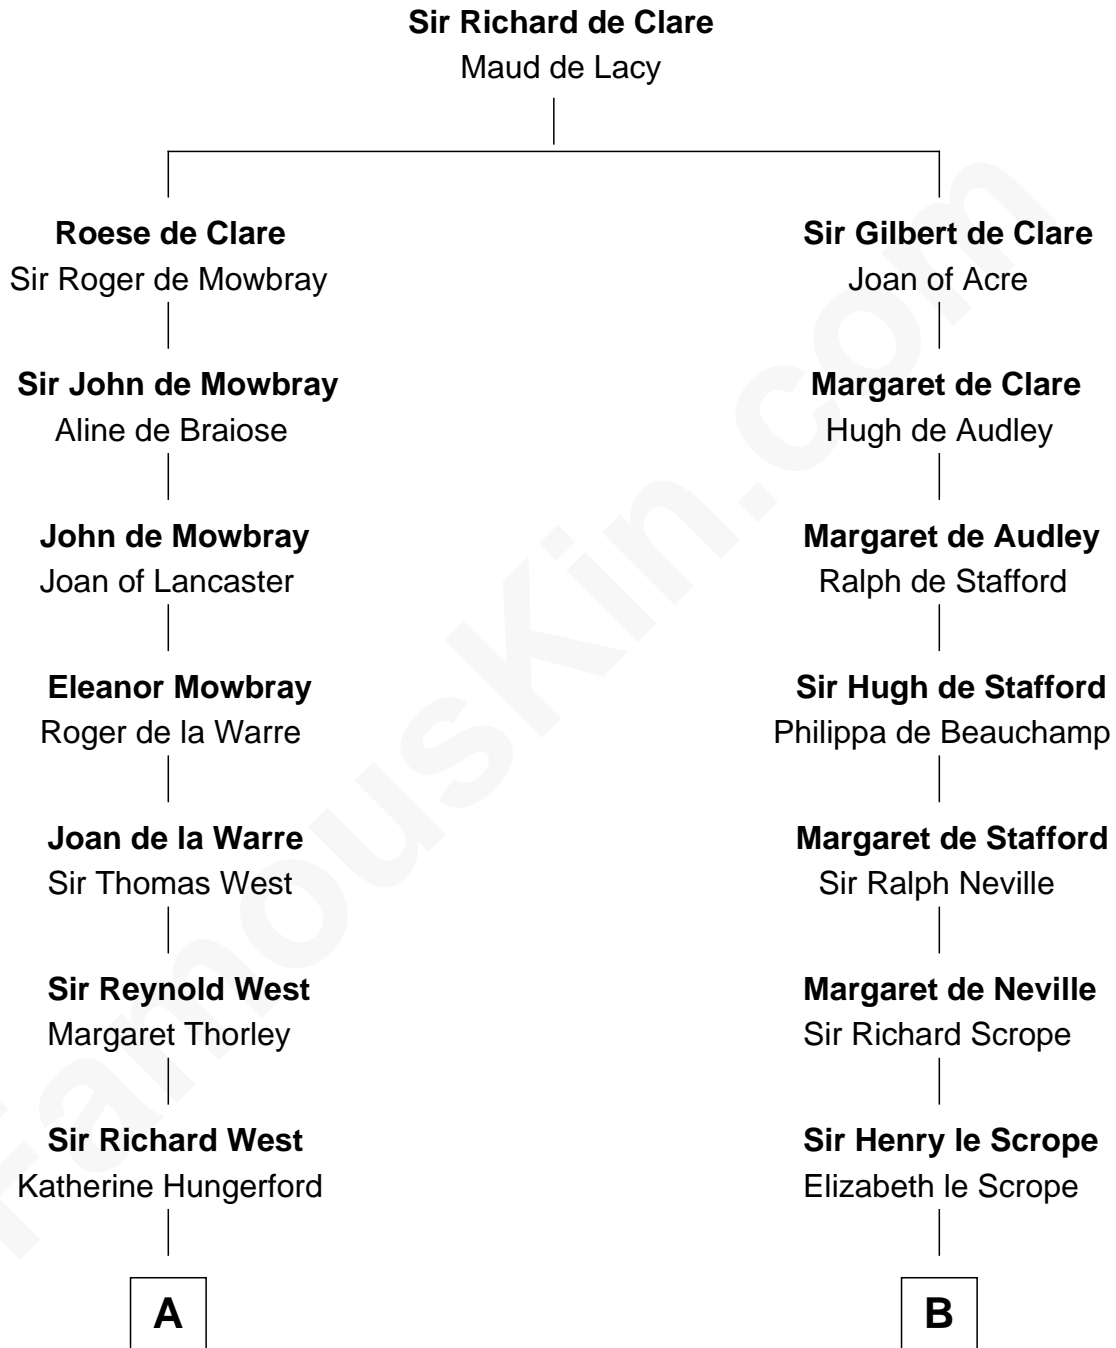

## Relationship Chart of

**Ray Bradbury**

*Author of The Martian Chronicles*

19th cousin 2 times removed of

**Helen Keller**

*Author and Activist*

**C**

**Samuel Bradbury**  
Frances Mary Rohead

**Samuel Irving Bradbury**  
Mary Adell Spaulding

**Samuel Hinkston Bradbury**  
Minnie Alice Davis

**Leonard Spaulding Bradbury**  
Esther Marie Moberg

**Ray Bradbury**  
*Author of The Martian Chronicles*

**D**

**Mary Fairfax Moore**  
David Keller

**Arthur Henley Keller**  
Kate Adams

**Helen Keller**  
*Author and Activist*

FamousKin.com