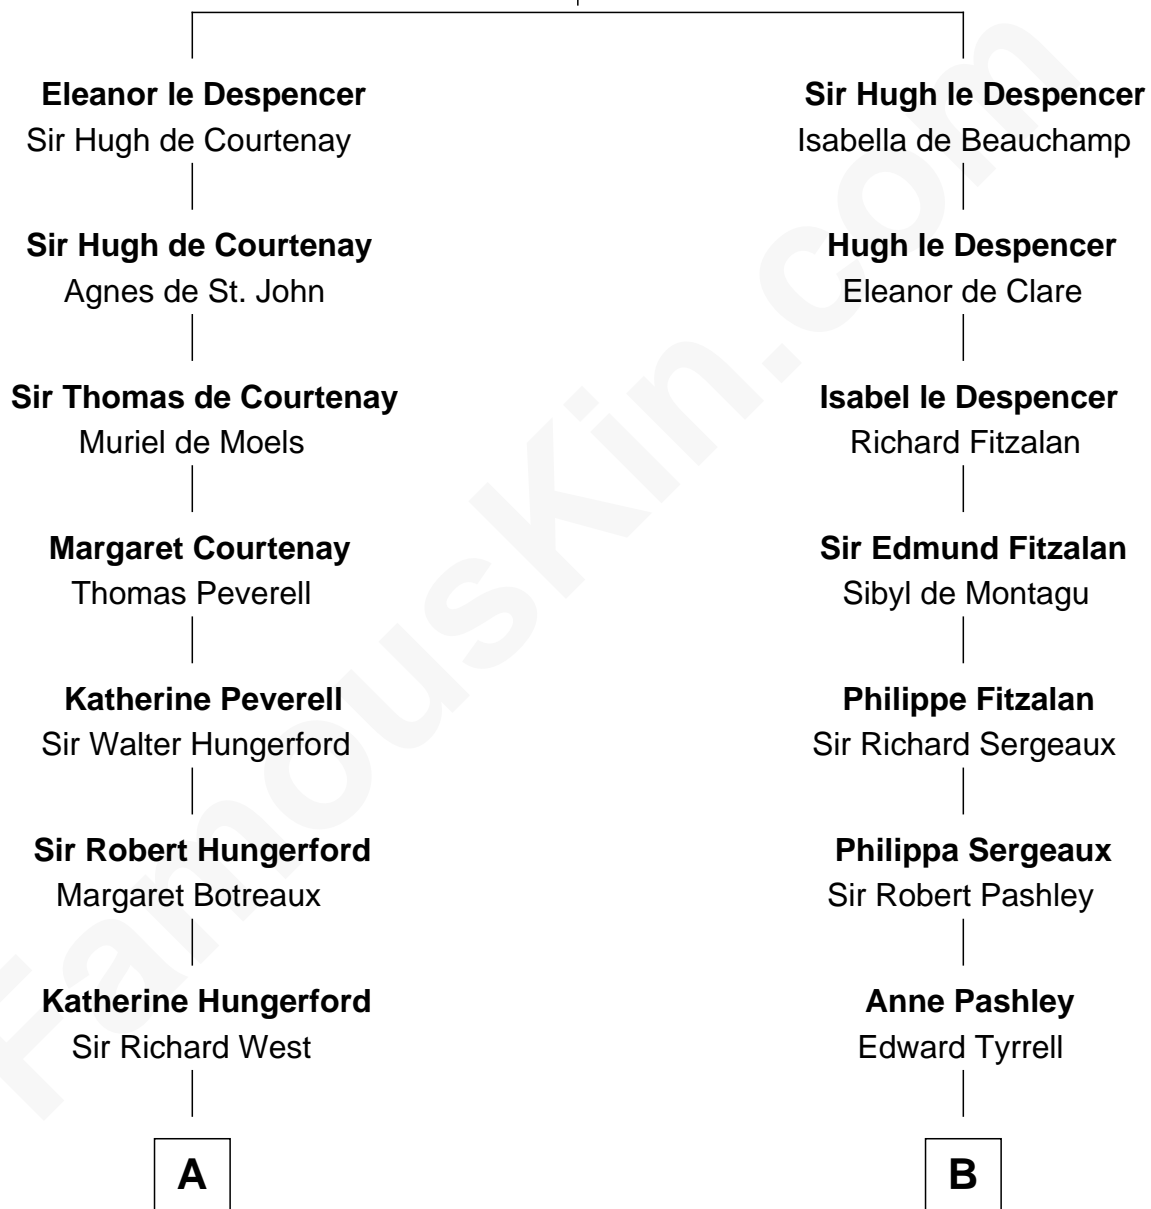

FamousKin.com

Relationship Chart of

Ray Bradbury

Author of The Martian Chronicles

21st cousin of

Helen Keller

Author and Activist

Sir Hugh le Despencer

Aveline Basset

C

Samuel Bradbury
Frances Mary Rohead

Samuel Irving Bradbury
Mary Adell Spaulding

Samuel Hinkston Bradbury
Minnie Alice Davis

Leonard Spaulding Bradbury
Esther Marie Moberg

Ray Bradbury
Author of The Martian Chronicles

D

Col. Bernard Moore
Anne Catherine Spotswood

Col. Alexander Spotswood Moore
Elizabeth Aylett

Mary Fairfax Moore
David Keller

Arthur Henley Keller
Kate Adams

Helen Keller
Author and Activist

FamousKin.com