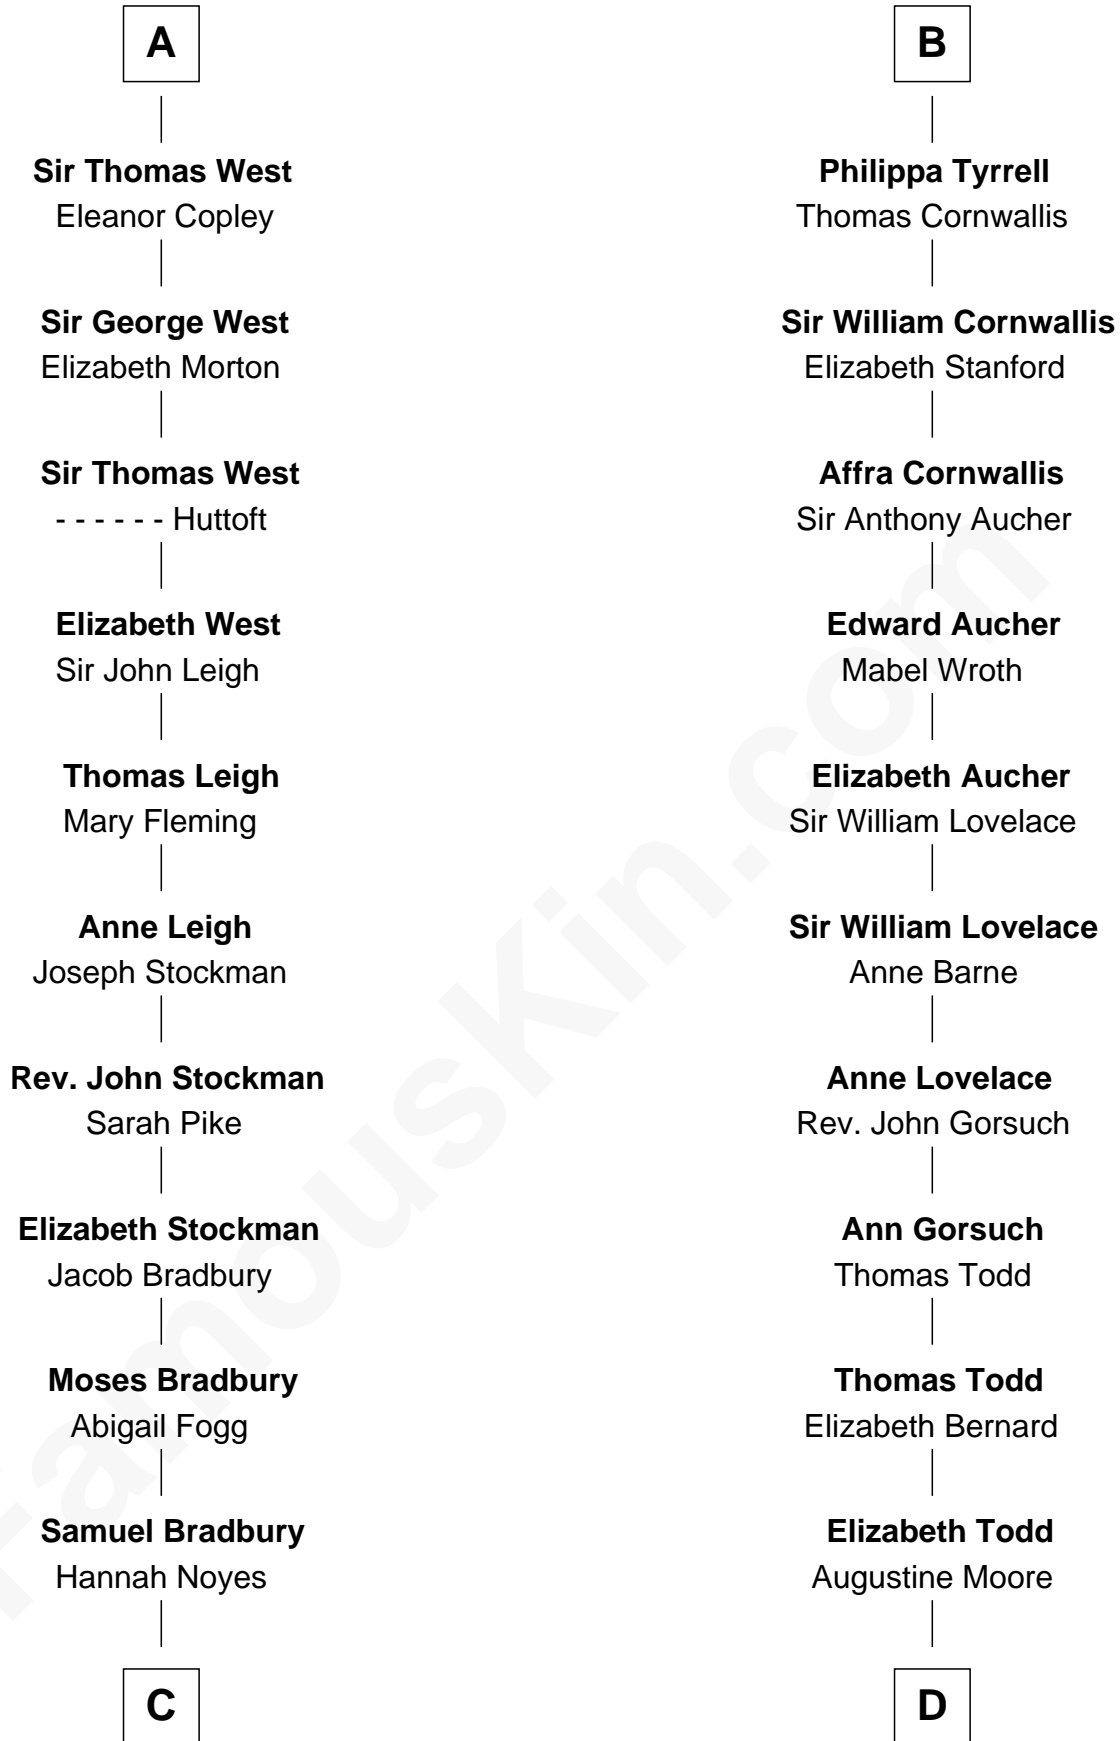

FamousKin.com

Relationship Chart of

Ray Bradbury

Author of The Martian Chronicles

21st cousin of

Helen Keller

Author and Activist

Sir Hugh le Despencer

Aveline Basset

C

Samuel Bradbury
Frances Mary Rohead

Samuel Irving Bradbury
Mary Adell Spaulding

Samuel Hinkston Bradbury
Minnie Alice Davis

Leonard Spaulding Bradbury
Esther Marie Moberg

Ray Bradbury
Author of The Martian Chronicles

D

Col. Bernard Moore
Anne Catherine Spotswood

Col. Alexander Spotswood Moore
Elizabeth Aylett

Mary Fairfax Moore
David Keller

Arthur Henley Keller
Kate Adams

Helen Keller
Author and Activist

FamousKin.com