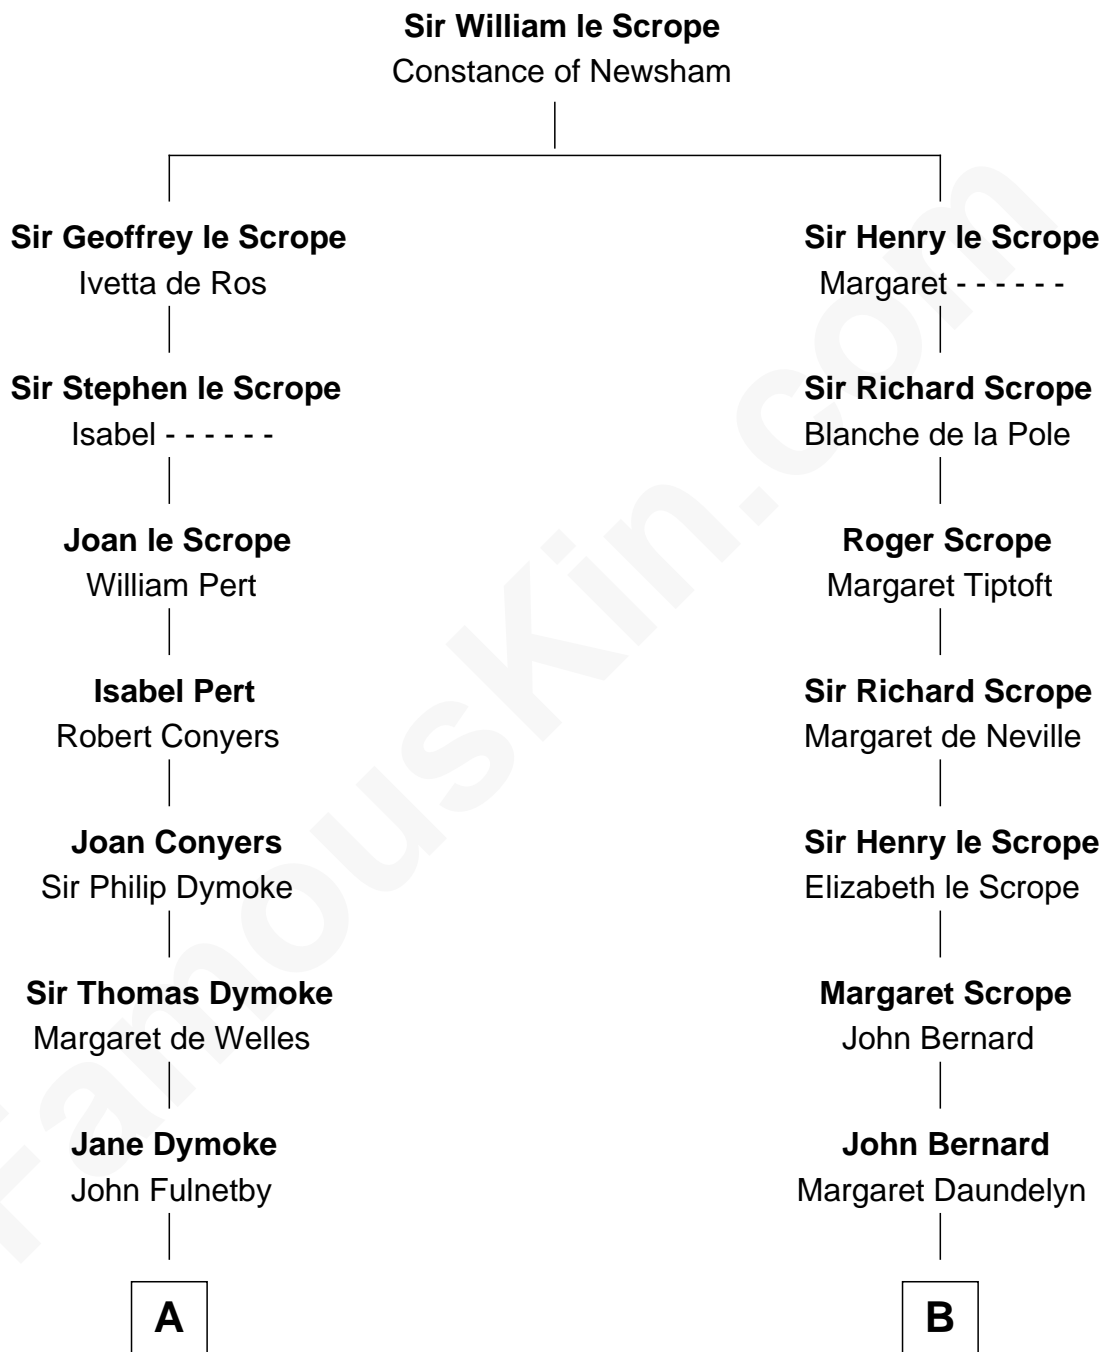

FamousKin.com Relationship Chart of

Ray Bradbury

Author of The Martian Chronicles

17th cousin 3 times removed of

Helen Keller

Author and Activist

C

—
Samuel Irving Bradbury

Mary Adell Spaulding

—
Samuel Hinkston Bradbury

Minnie Alice Davis

—
Leonard Spaulding Bradbury

Esther Marie Moberg

—
Ray Bradbury

Author of [The Martian Chronicles](#)

FamousKin.com