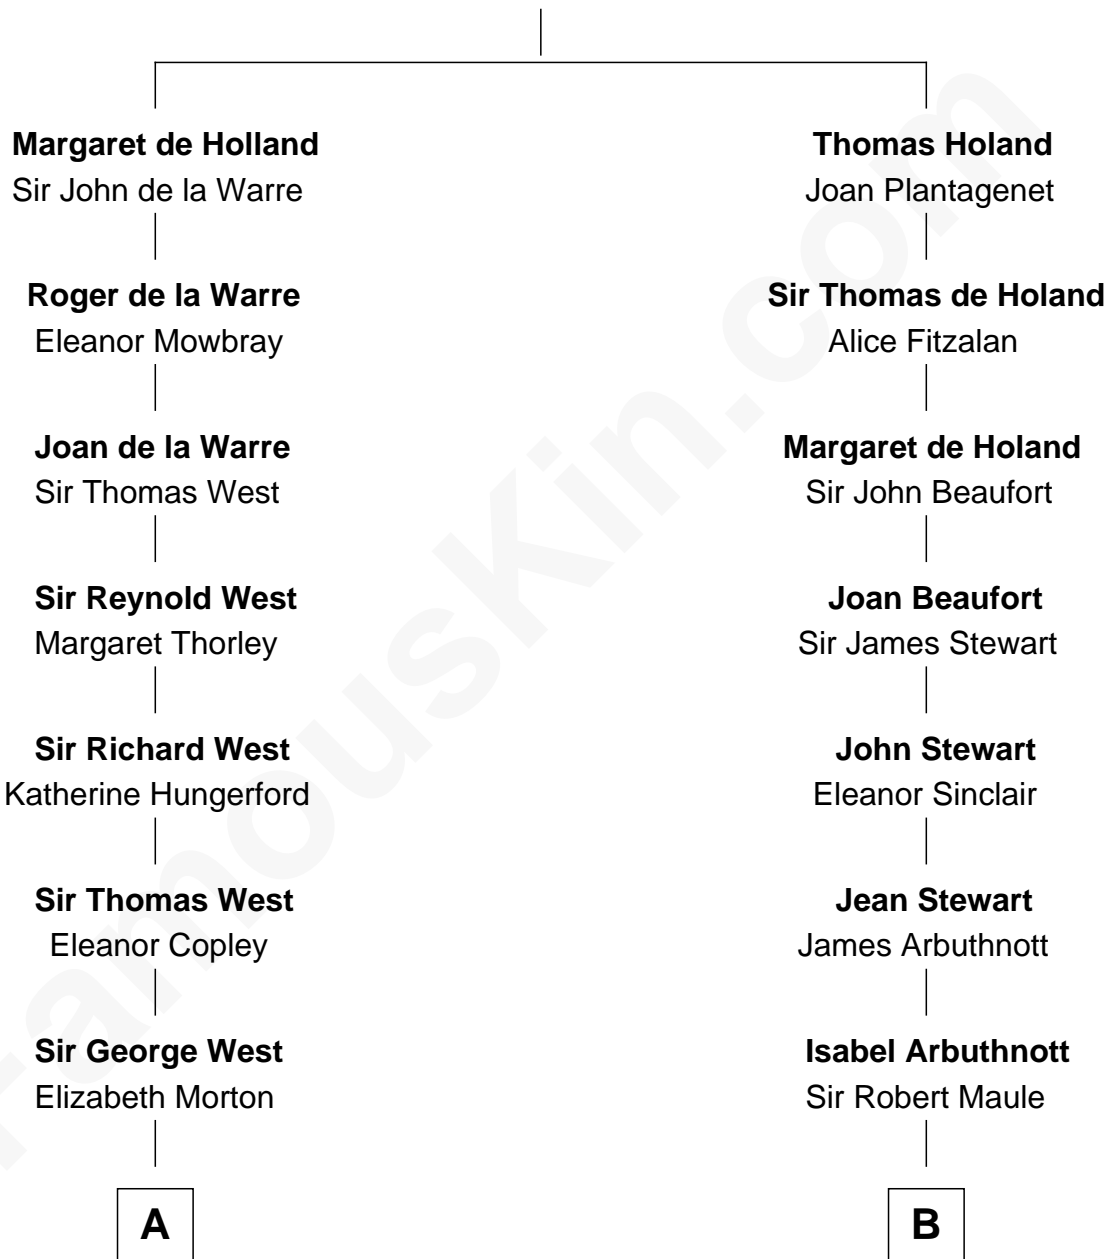

FamousKin.com Relationship Chart of

Ray Bradbury

Author of The Martian Chronicles

16th cousin 3 times removed of

Helen Keller

Author and Activist

Sir Robert de Holland

Maude la Zouche

C

—
Samuel Hinkston Bradbury

Minnie Alice Davis

—
Leonard Spaulding Bradbury

Esther Marie Moberg

—
Ray Bradbury

Author of [The Martian Chronicles](#)

FamousKin.com