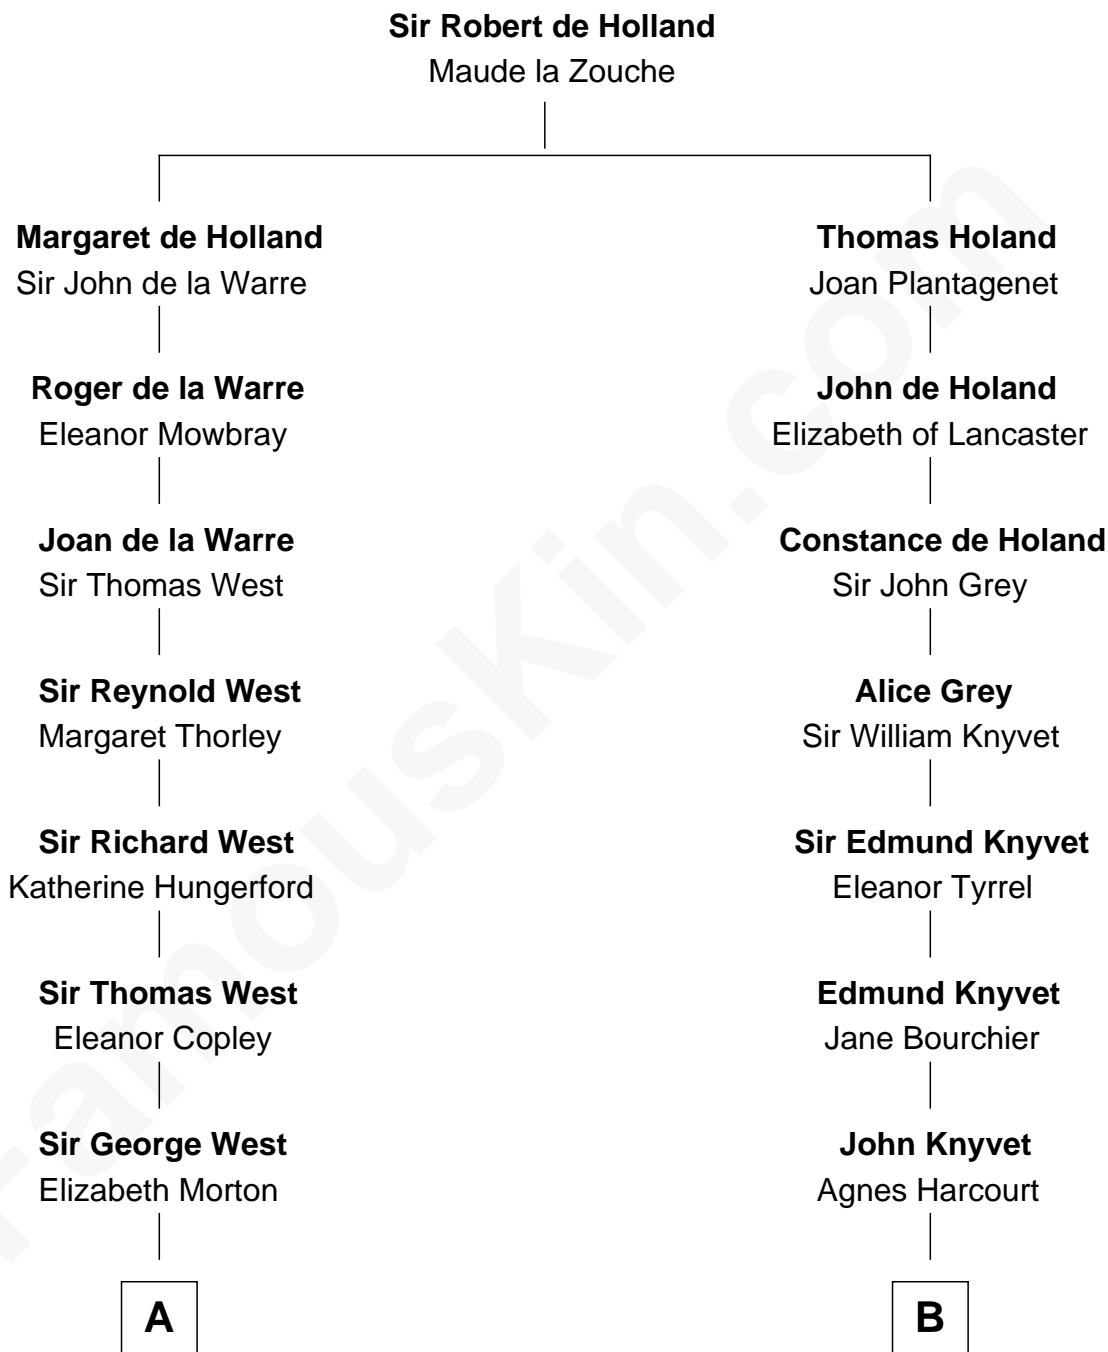

Leverett Saltonstall

55th Governor of Massachusetts