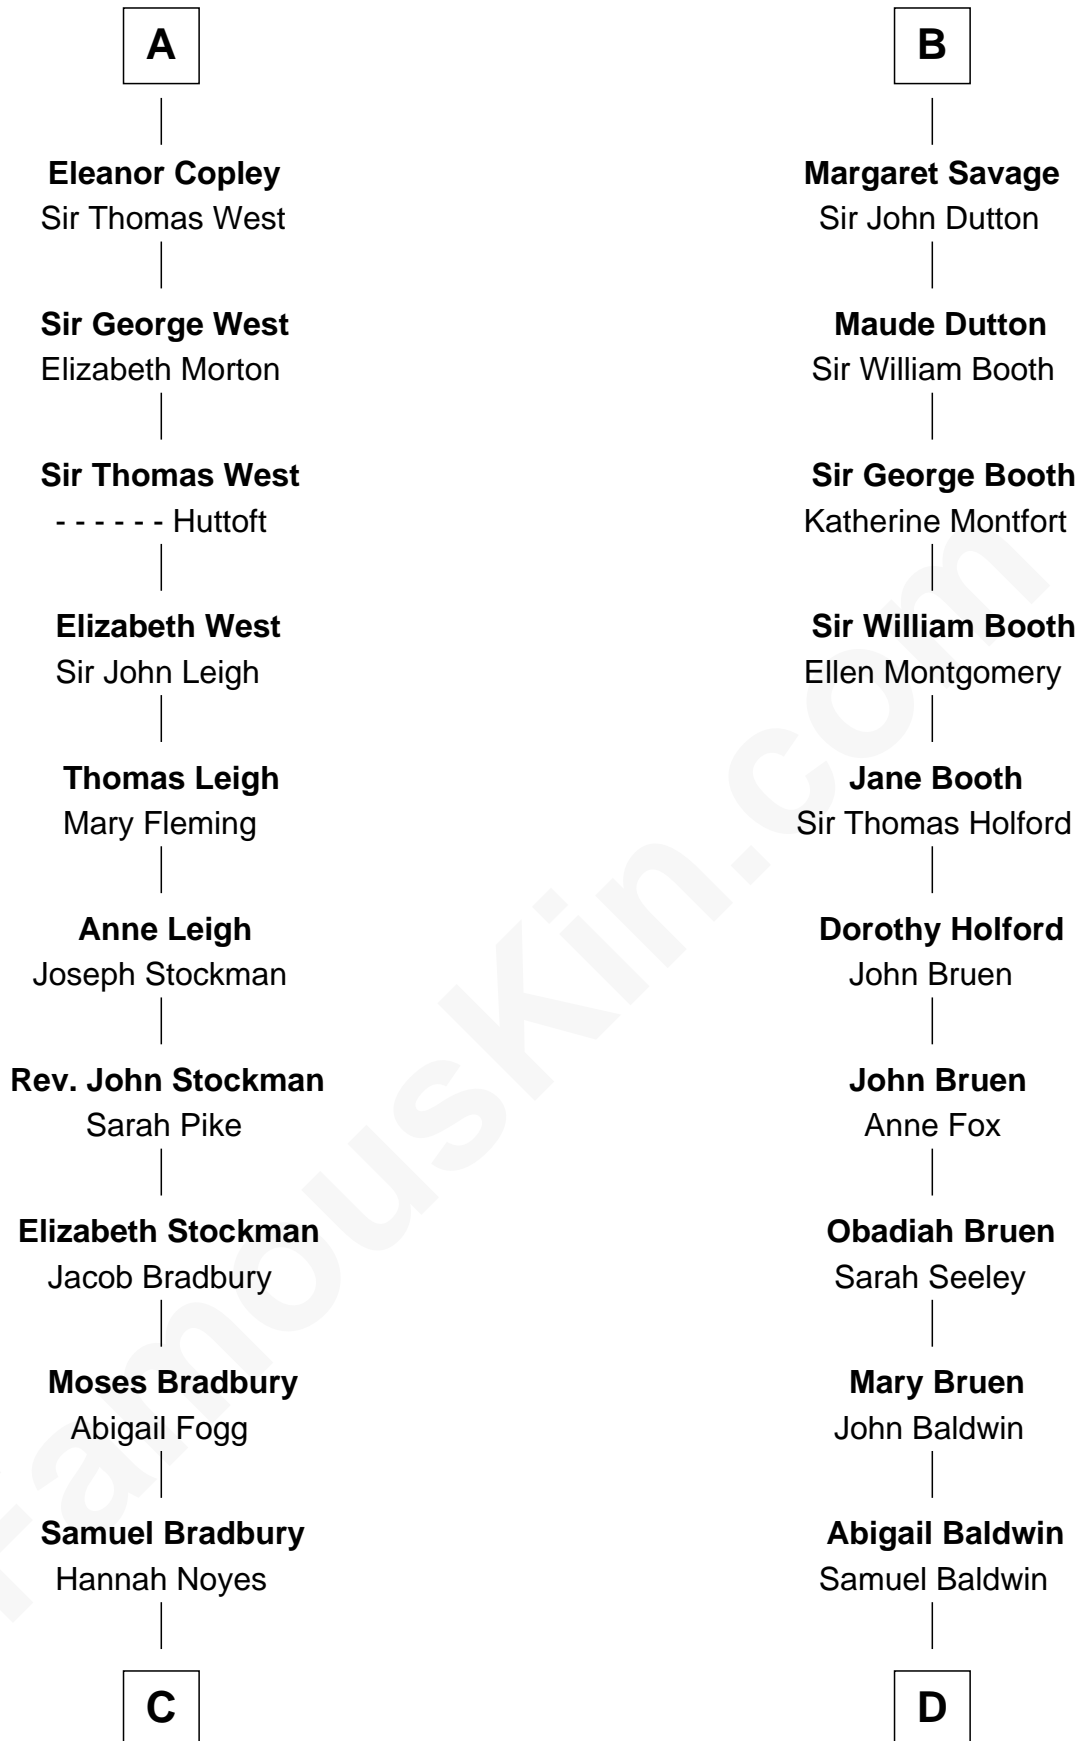

FamousKin.com Relationship Chart of

Ray Bradbury

Author of The Martian Chronicles

19th cousin 2 times removed of

Abraham Baldwin

Signer of the U.S. Constitution

C

Samuel Bradbury
Frances Mary Rothead

Samuel Irving Bradbury
Mary Adell Spaulding

Samuel Hinkston Bradbury
Minnie Alice Davis

Leonard Spaulding Bradbury
Esther Marie Moberg

Ray Bradbury
Author of The Martian Chronicles

D

Timothy Baldwin
Bathsheba Stone