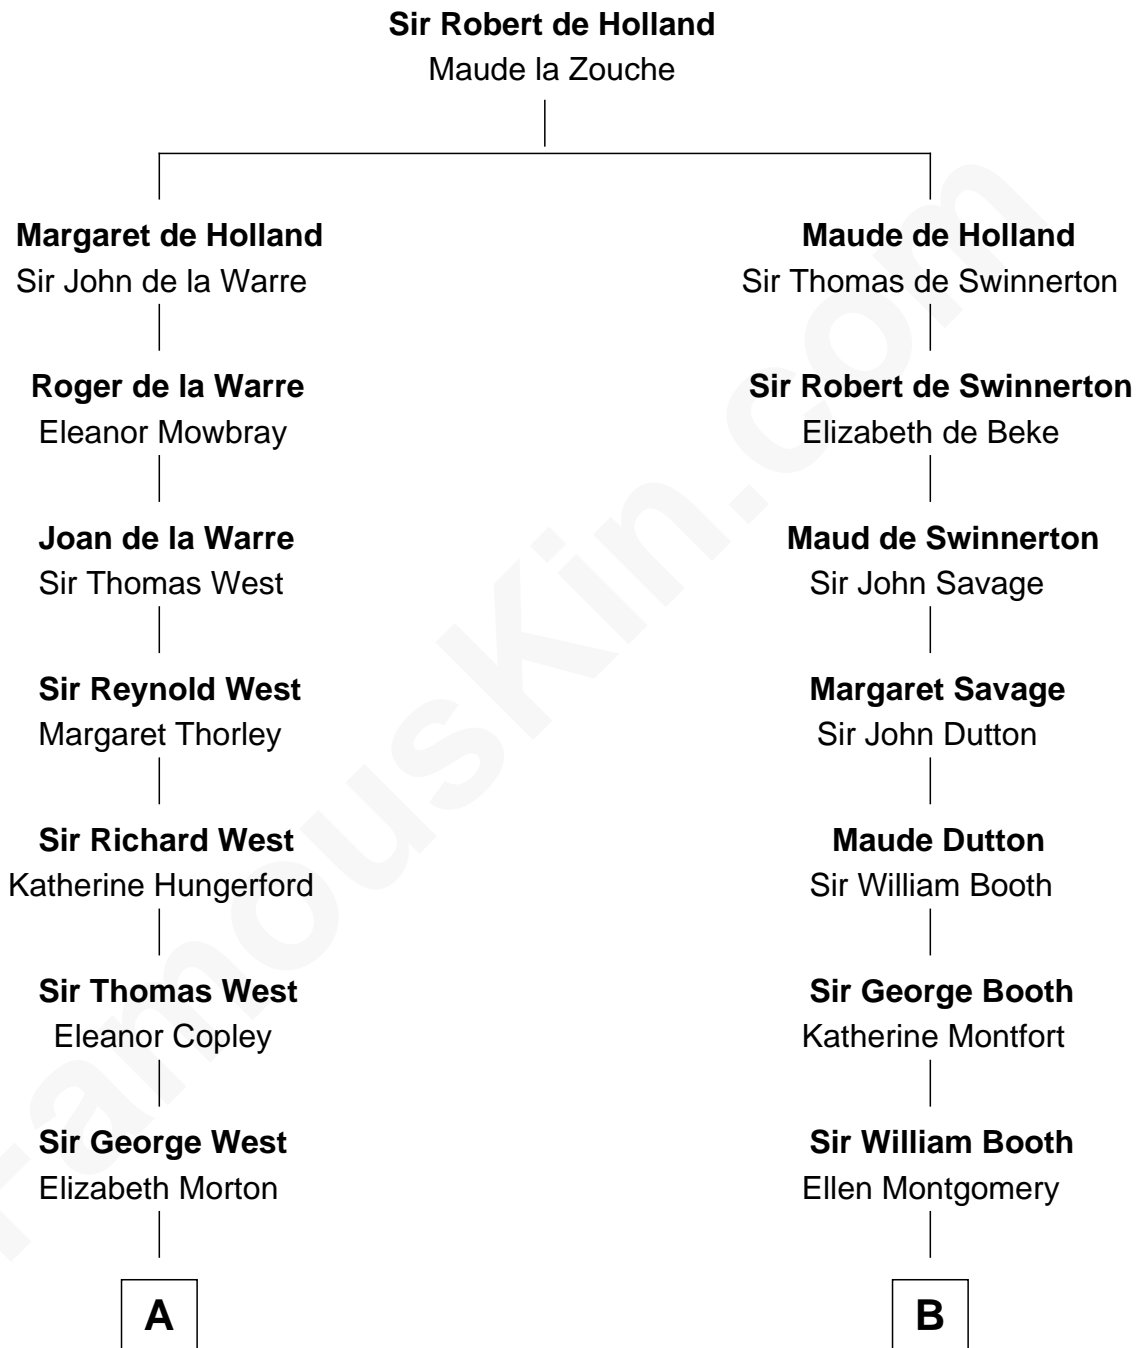

## Relationship Chart of

### Ray Bradbury

*Author of The Martian Chronicles*

15th cousin 4 times removed of

### Abraham Baldwin

*Signer of the U.S. Constitution*

**C**

—  
**Samuel Hinkston Bradbury**

Minnie Alice Davis

—  
**Leonard Spaulding Bradbury**

Esther Marie Moberg

—  
**Ray Bradbury**