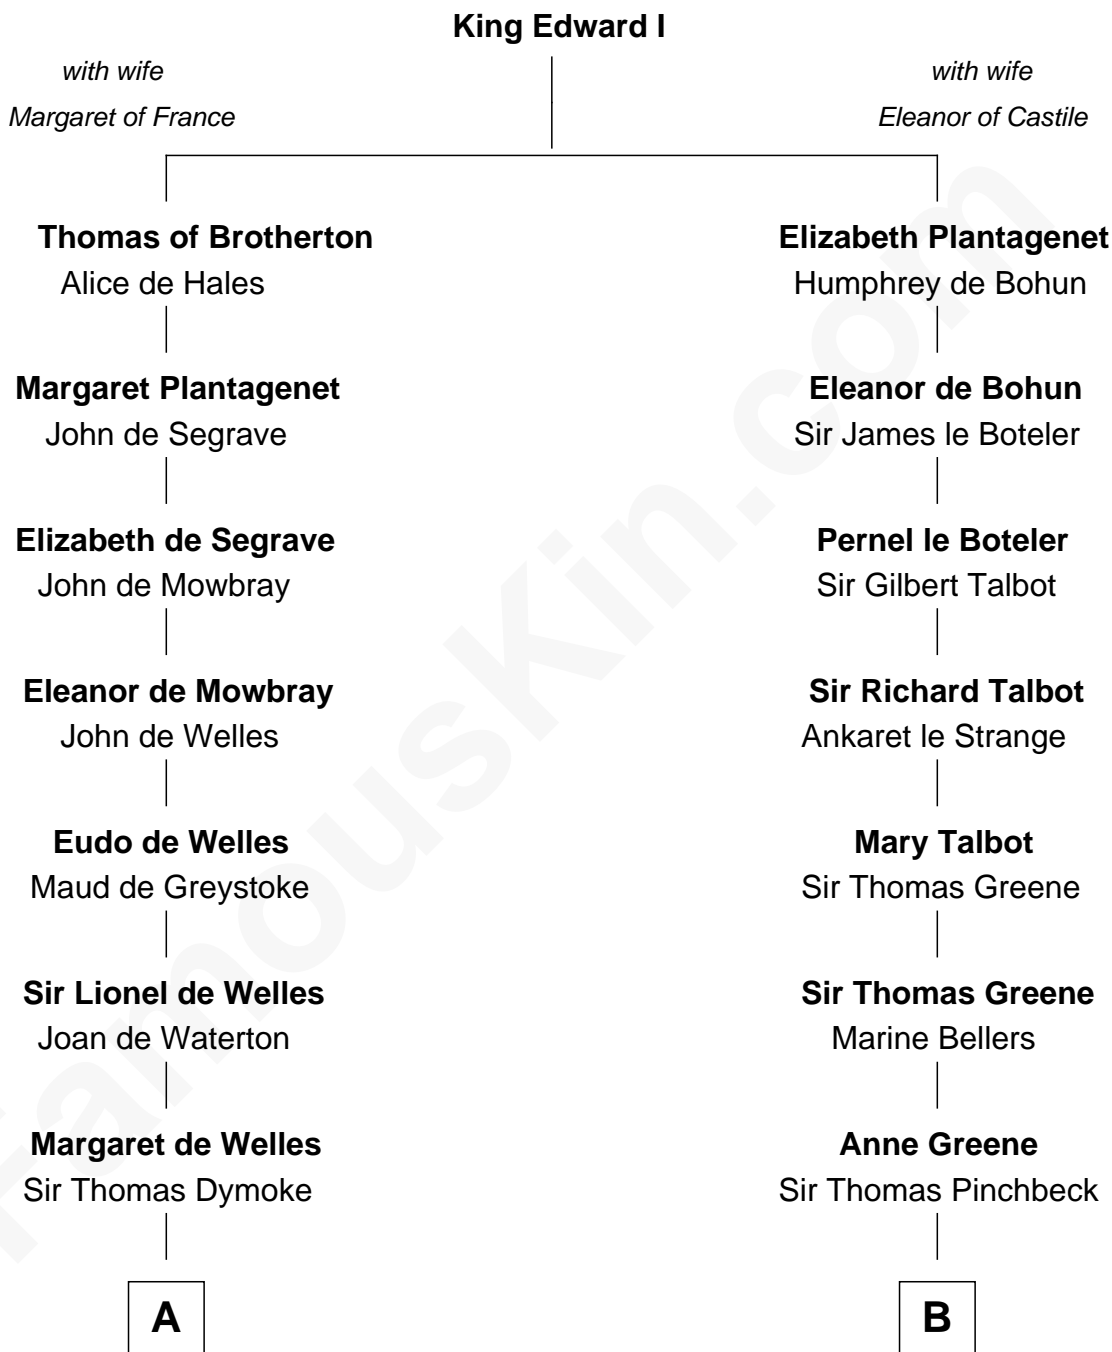

FamousKin.com Relationship Chart of

Ray Bradbury

Author of The Martian Chronicles

16th cousin 5 times removed of

Charles Carroll

Signer of the Declaration of Independence

C

—
Samuel Bradbury
Frances Mary Rothead

—
Samuel Irving Bradbury
Mary Adell Spaulding

—
Samuel Hinkston Bradbury
Minnie Alice Davis

—
Leonard Spaulding Bradbury
Esther Marie Moberg

—
Ray Bradbury
Author of The Martian Chronicles

FamousKin.com