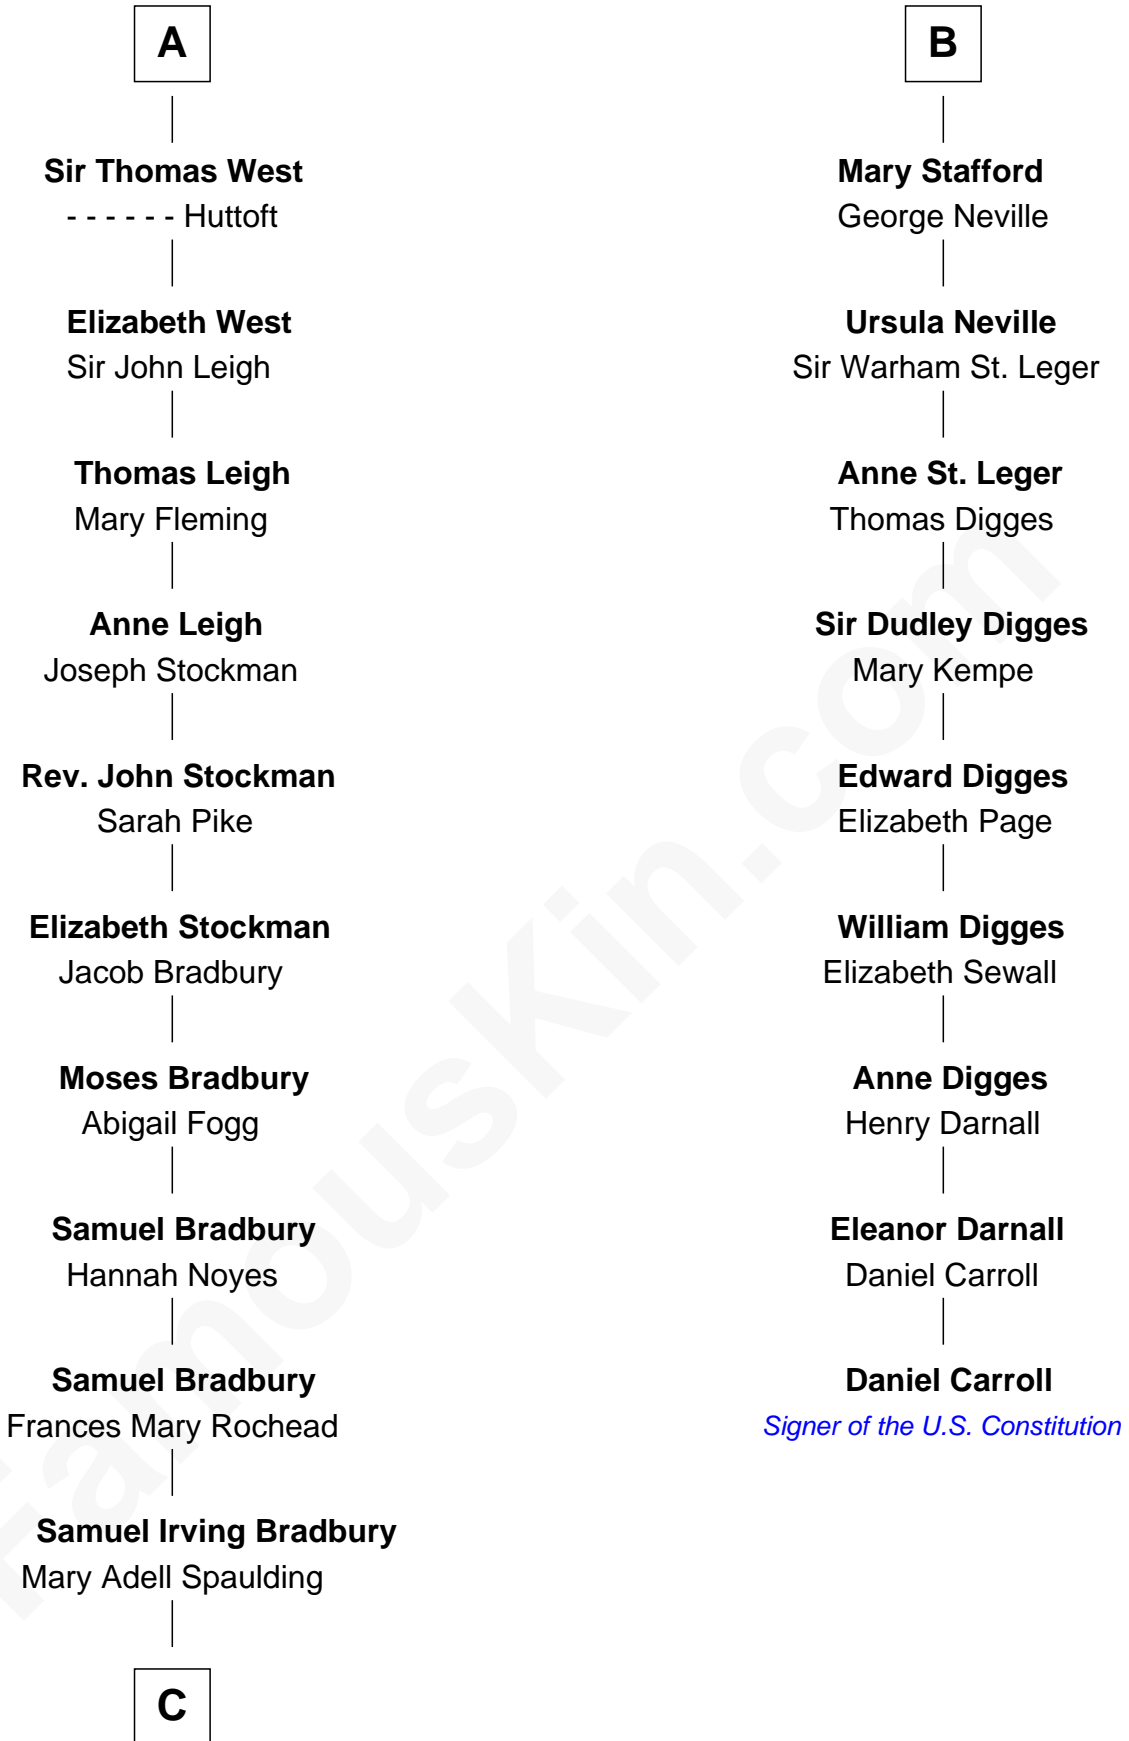

# FamousKin.com Relationship Chart of

**Ray Bradbury**

*Author of The Martian Chronicles*

15th cousin 4 times removed of

**Daniel Carroll**

*Signer of the U.S. Constitution*

**C**

—  
**Samuel Hinkston Bradbury**

Minnie Alice Davis

—  
**Leonard Spaulding Bradbury**

Esther Marie Moberg

—  
**Ray Bradbury**

*Author of [The Martian Chronicles](#)*

FamousKin.com