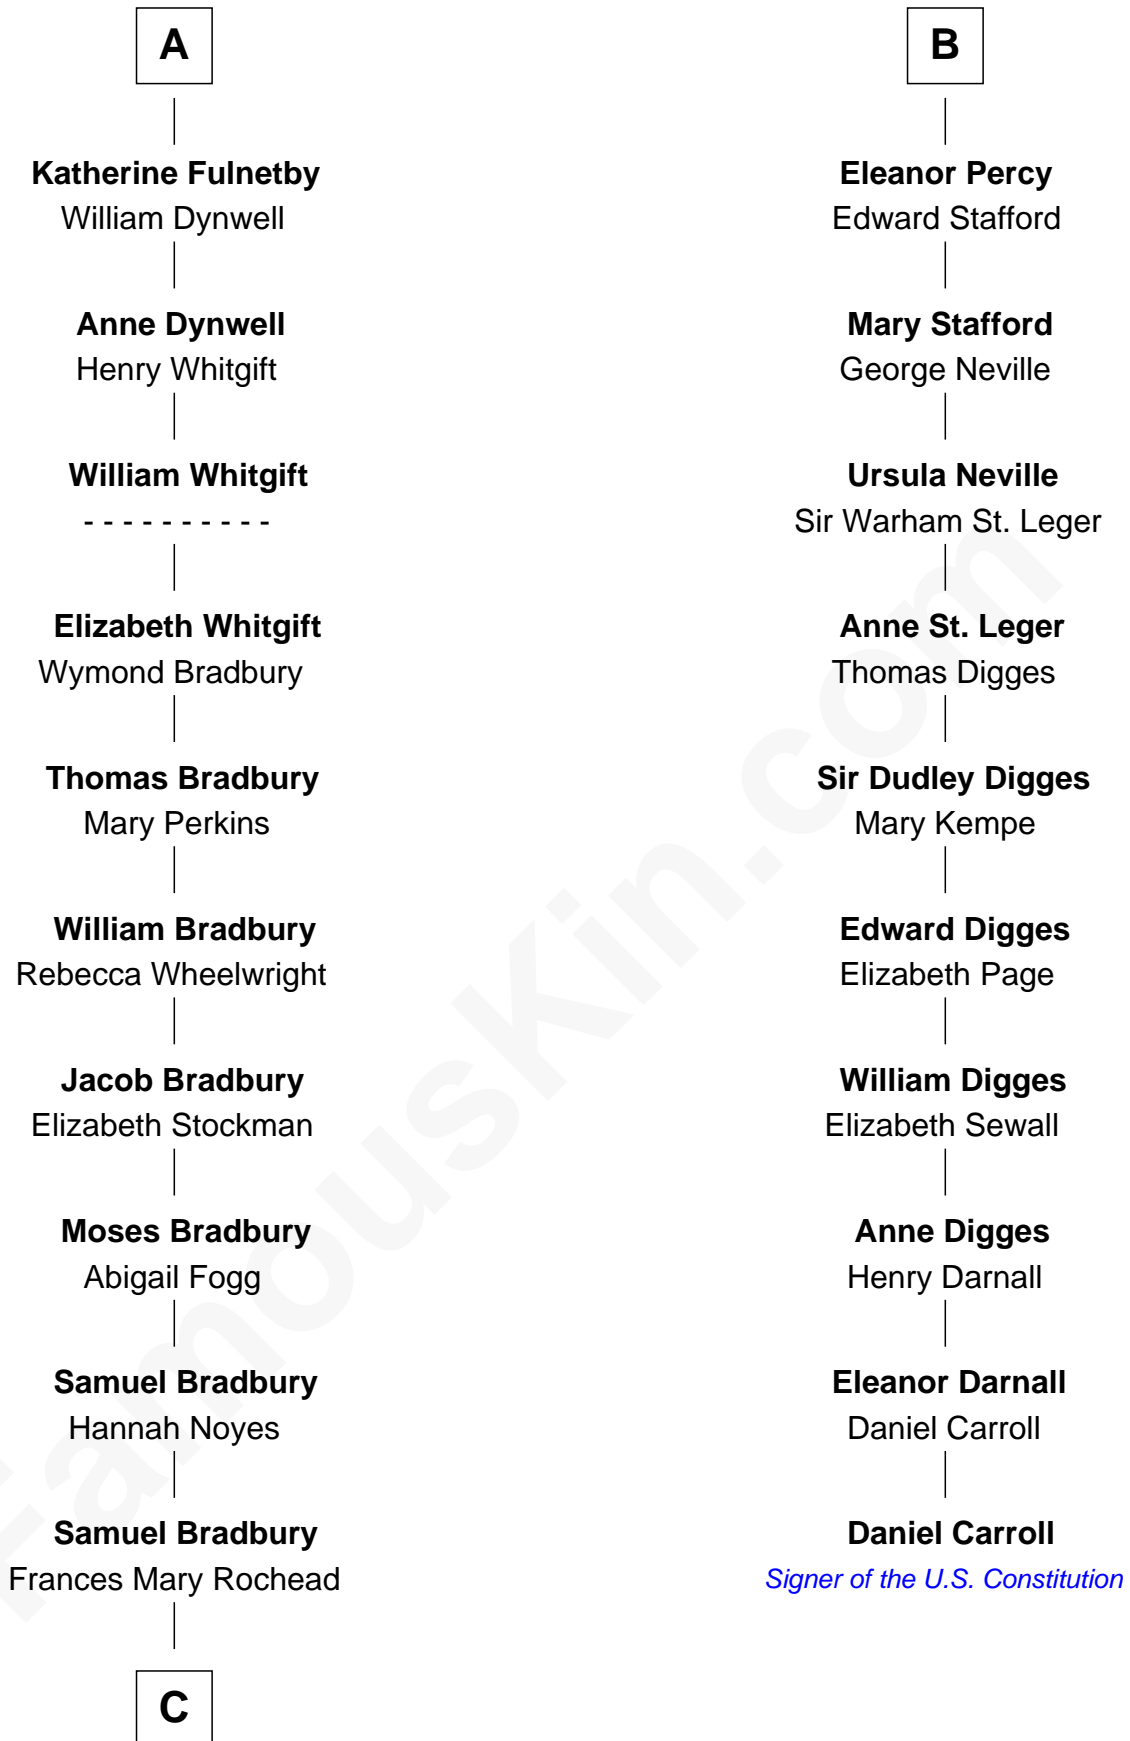

FamousKin.com Relationship Chart of

Ray Bradbury

Author of The Martian Chronicles

16th cousin 4 times removed of

Daniel Carroll

Signer of the U.S. Constitution

Bartholomew de Badlesmere

Margaret de Clare

Margery de Badlesmere

Sir William de Ros

Maud de Roos

John de Welles

John de Welles

Eleanor de Mowbray

Eudo de Welles

Maud de Greystoke

Sir Edmund Mortimer

Sir Roger de Mortimer

Philippa de Montagu

Edmund Mortimer

Philippa Plantagenet

Elizabeth Mortimer

Sir Henry Percy

Sir Henry Percy

Eleanor Neville

Sir Henry Percy

Eleanor Poynings

Henry Percy

Maud Herbert

B

C

—
Samuel Irving Bradbury