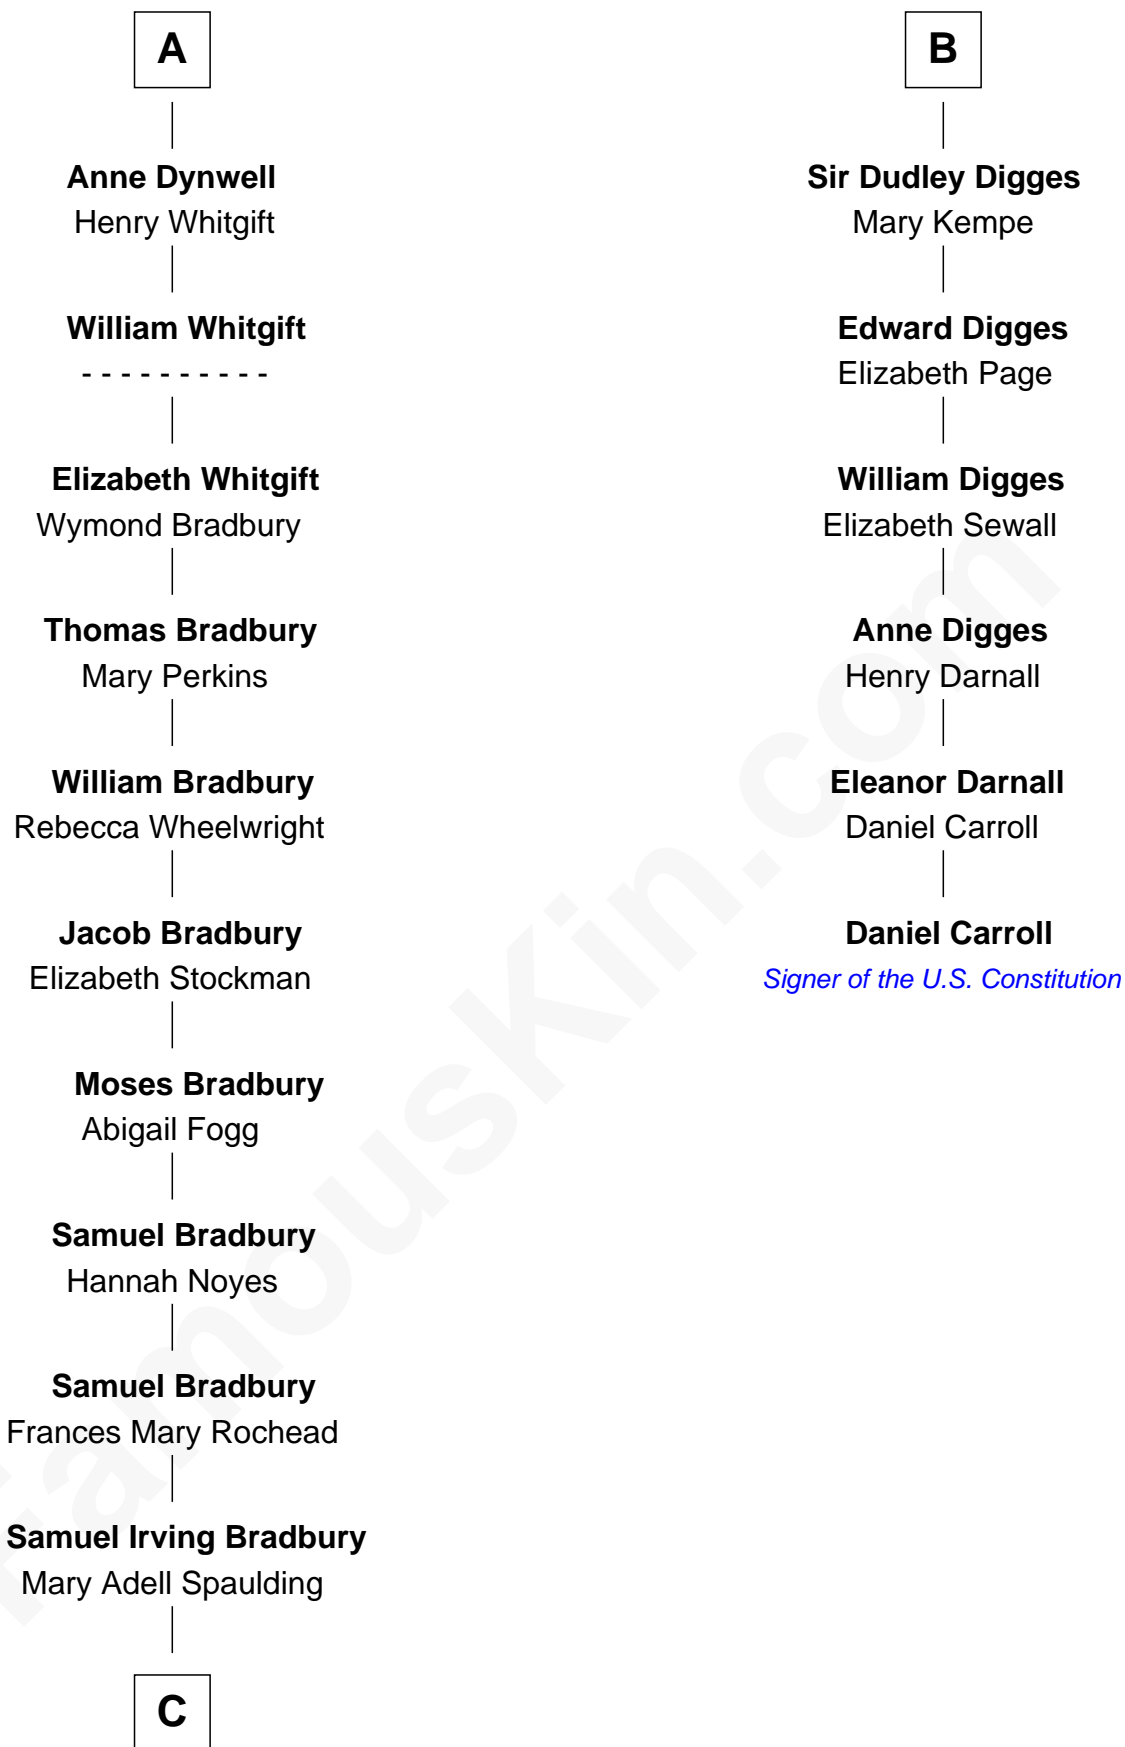

# FamousKin.com Relationship Chart of

**Ray Bradbury**

*Author of The Martian Chronicles*

12th cousin 7 times removed of

**Daniel Carroll**

*Signer of the U.S. Constitution*

**C**

—  
**Samuel Hinkston Bradbury**

Minnie Alice Davis

—  
**Leonard Spaulding Bradbury**

Esther Marie Moberg

—  
**Ray Bradbury**

*Author of [The Martian Chronicles](#)*

FamousKin.com