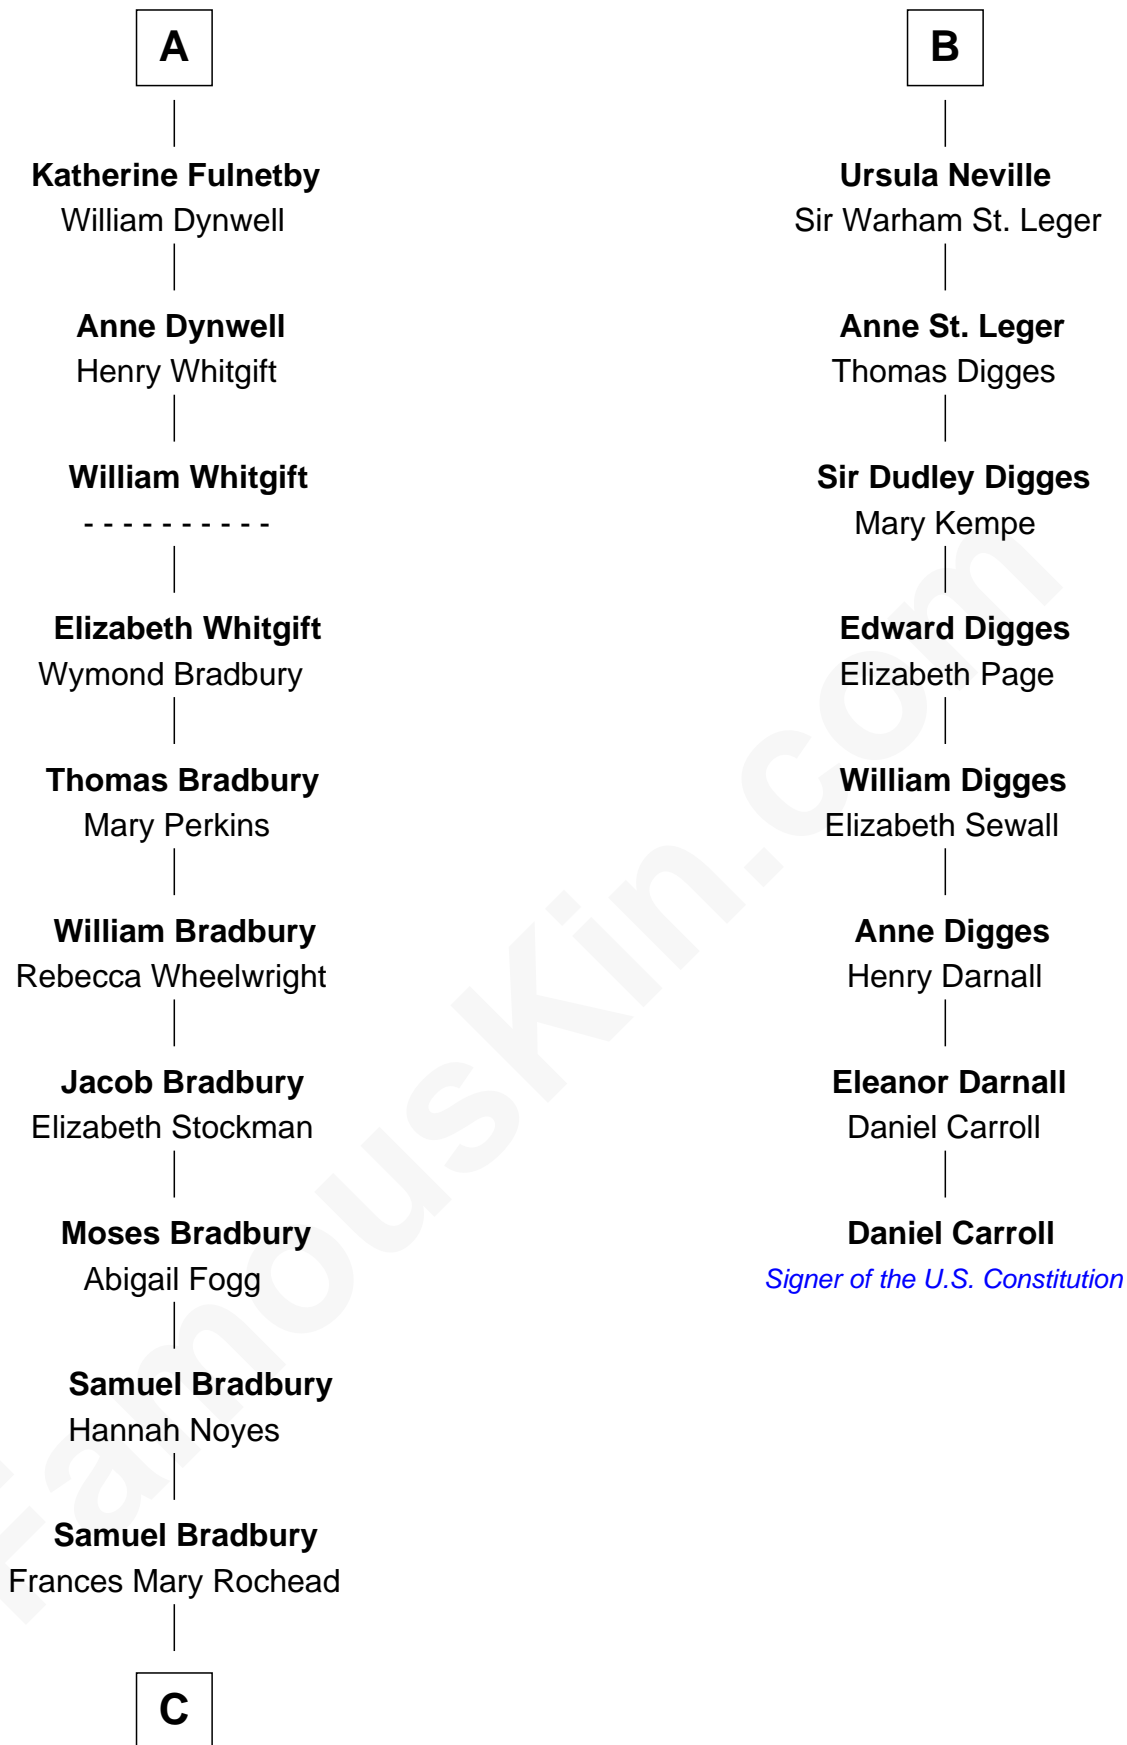

# FamousKin.com Relationship Chart of

**Ray Bradbury**

*Author of The Martian Chronicles*

**14th cousin 6 times removed of**

**Daniel Carroll**

*Signer of the U.S. Constitution*

**Sir Maurice de Berkeley**

Eve la Zouche

**C**

—  
**Samuel Irving Bradbury**

Mary Adell Spaulding

—  
**Samuel Hinkston Bradbury**

Minnie Alice Davis

—  
**Leonard Spaulding Bradbury**

Esther Marie Moberg

—  
**Ray Bradbury**