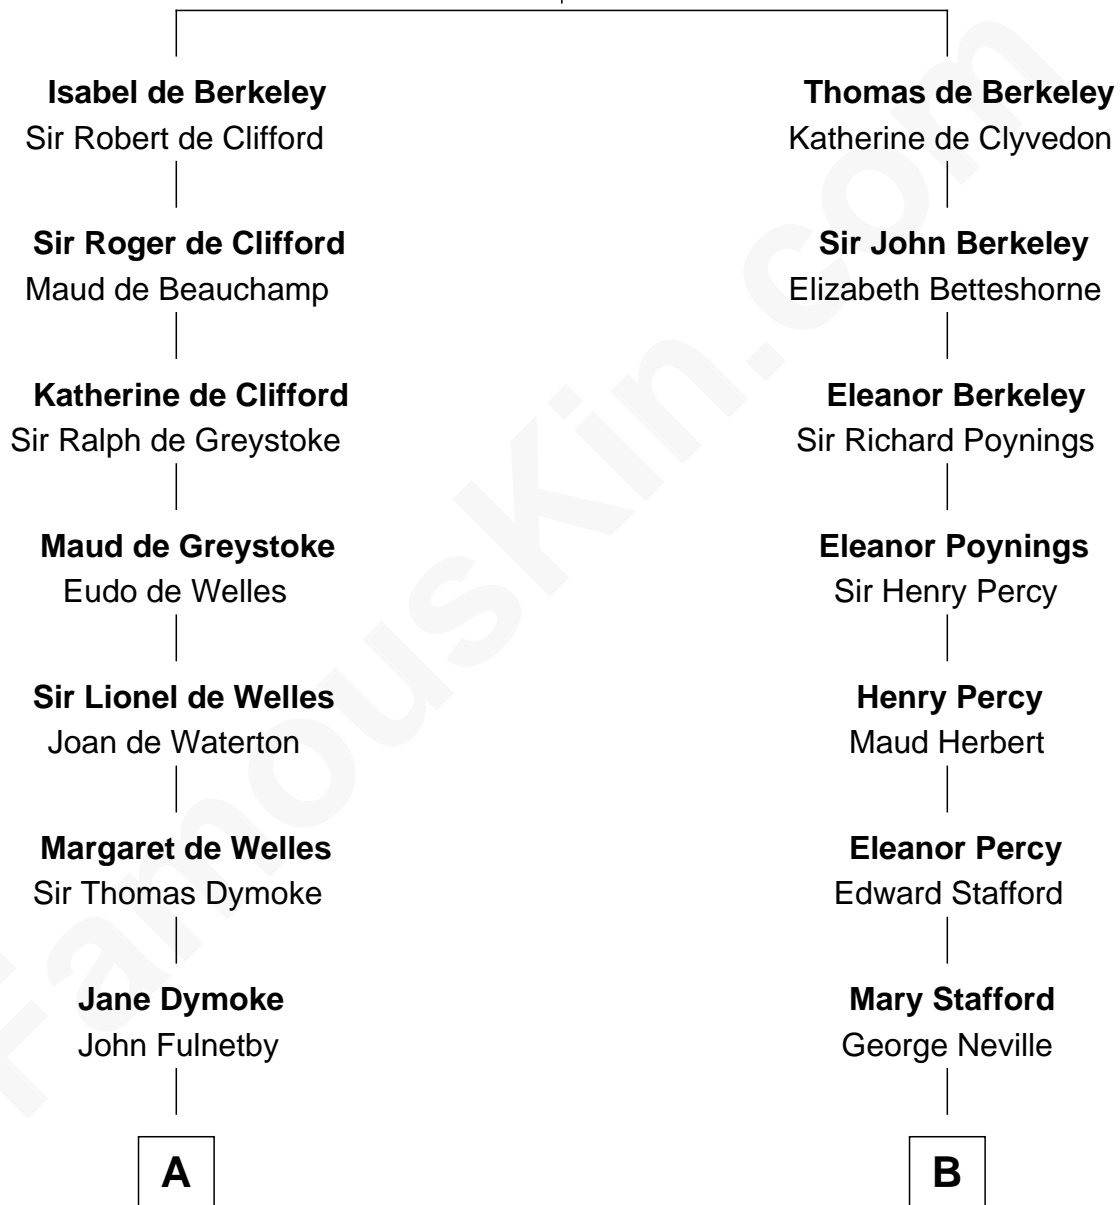

# FamousKin.com Relationship Chart of

**Ray Bradbury**

*Author of The Martian Chronicles*

**14th cousin 6 times removed of**

**Daniel Carroll**

*Signer of the U.S. Constitution*

**Sir Maurice de Berkeley**

Eve la Zouche

**C**

—  
**Samuel Irving Bradbury**

Mary Adell Spaulding

—  
**Samuel Hinkston Bradbury**

Minnie Alice Davis

—  
**Leonard Spaulding Bradbury**

Esther Marie Moberg

—  
**Ray Bradbury**