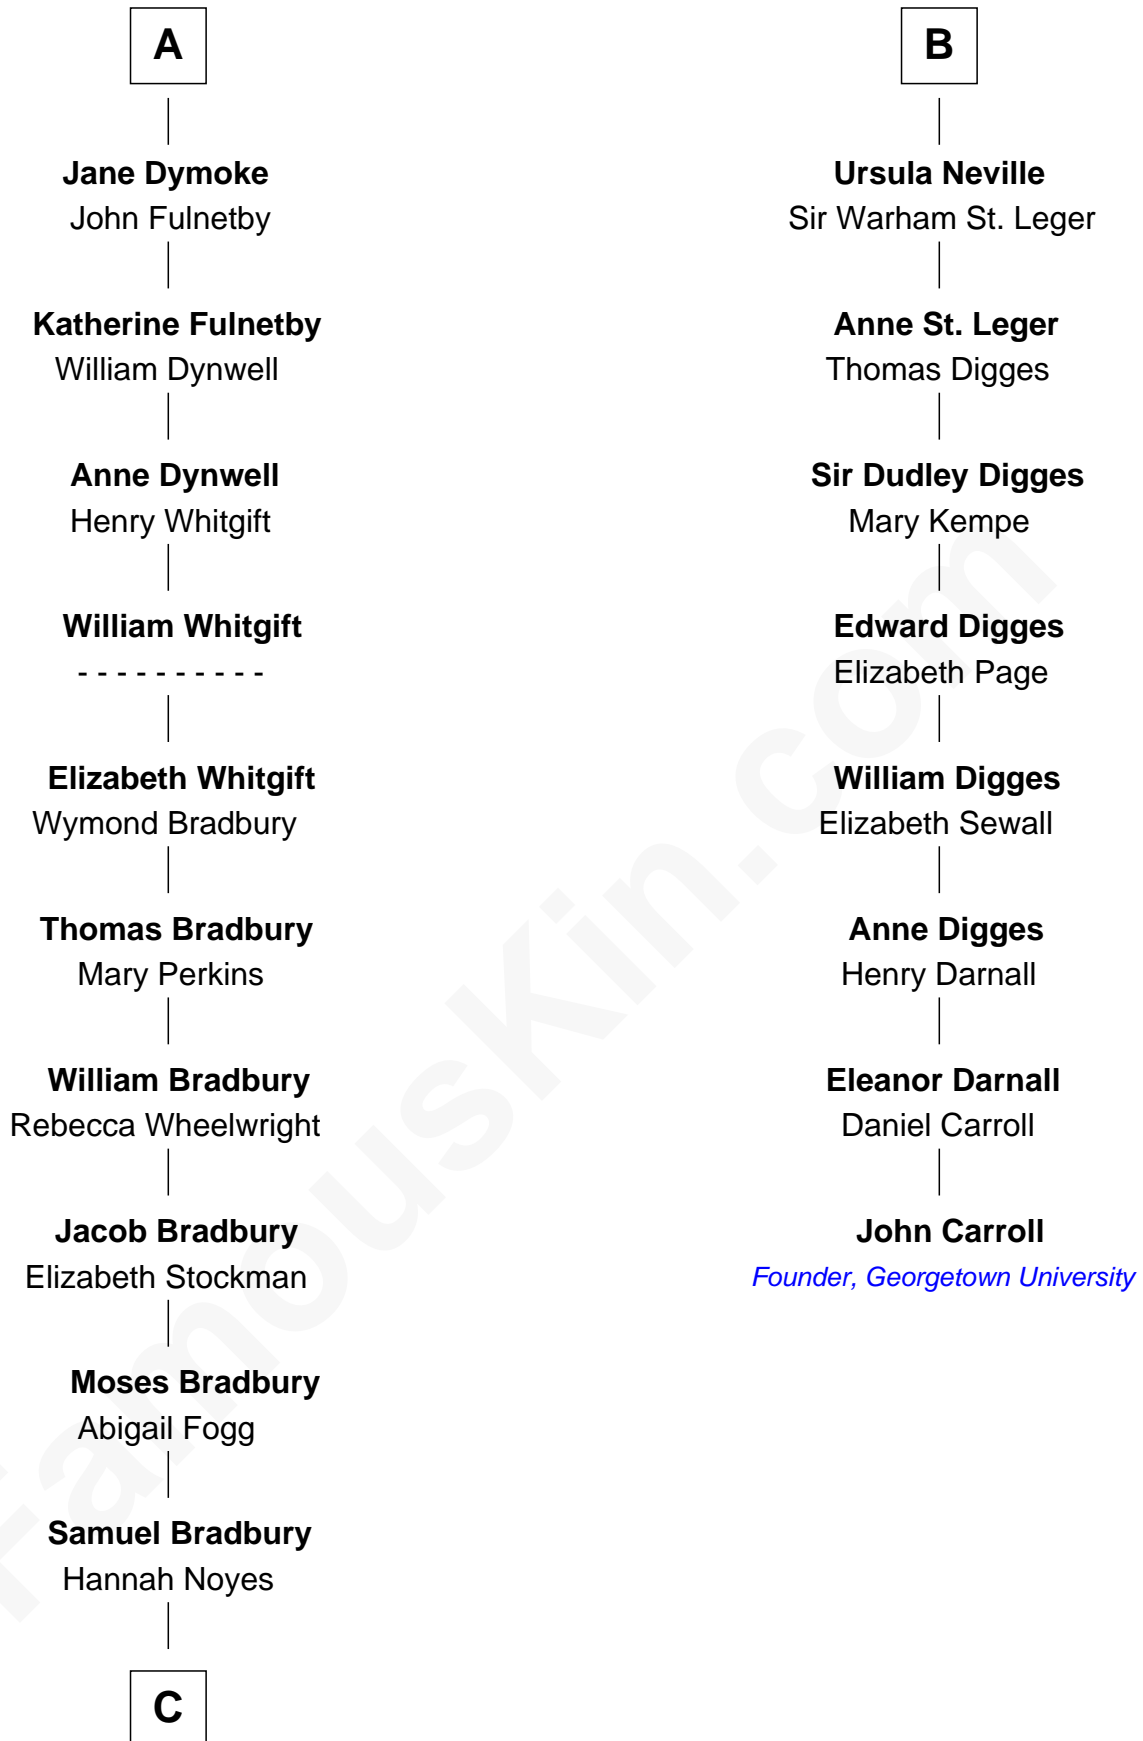

FamousKin.com

Relationship Chart of

Ray Bradbury

Author of The Martian Chronicles

14th cousin 7 times removed of

John Carroll

Founder of Georgetown University

C

—
Samuel Bradbury
Frances Mary Rothead

—
Samuel Irving Bradbury
Mary Adell Spaulding

—
Samuel Hinkston Bradbury
Minnie Alice Davis

—
Leonard Spaulding Bradbury
Esther Marie Moberg

—
Ray Bradbury
Author of The Martian Chronicles