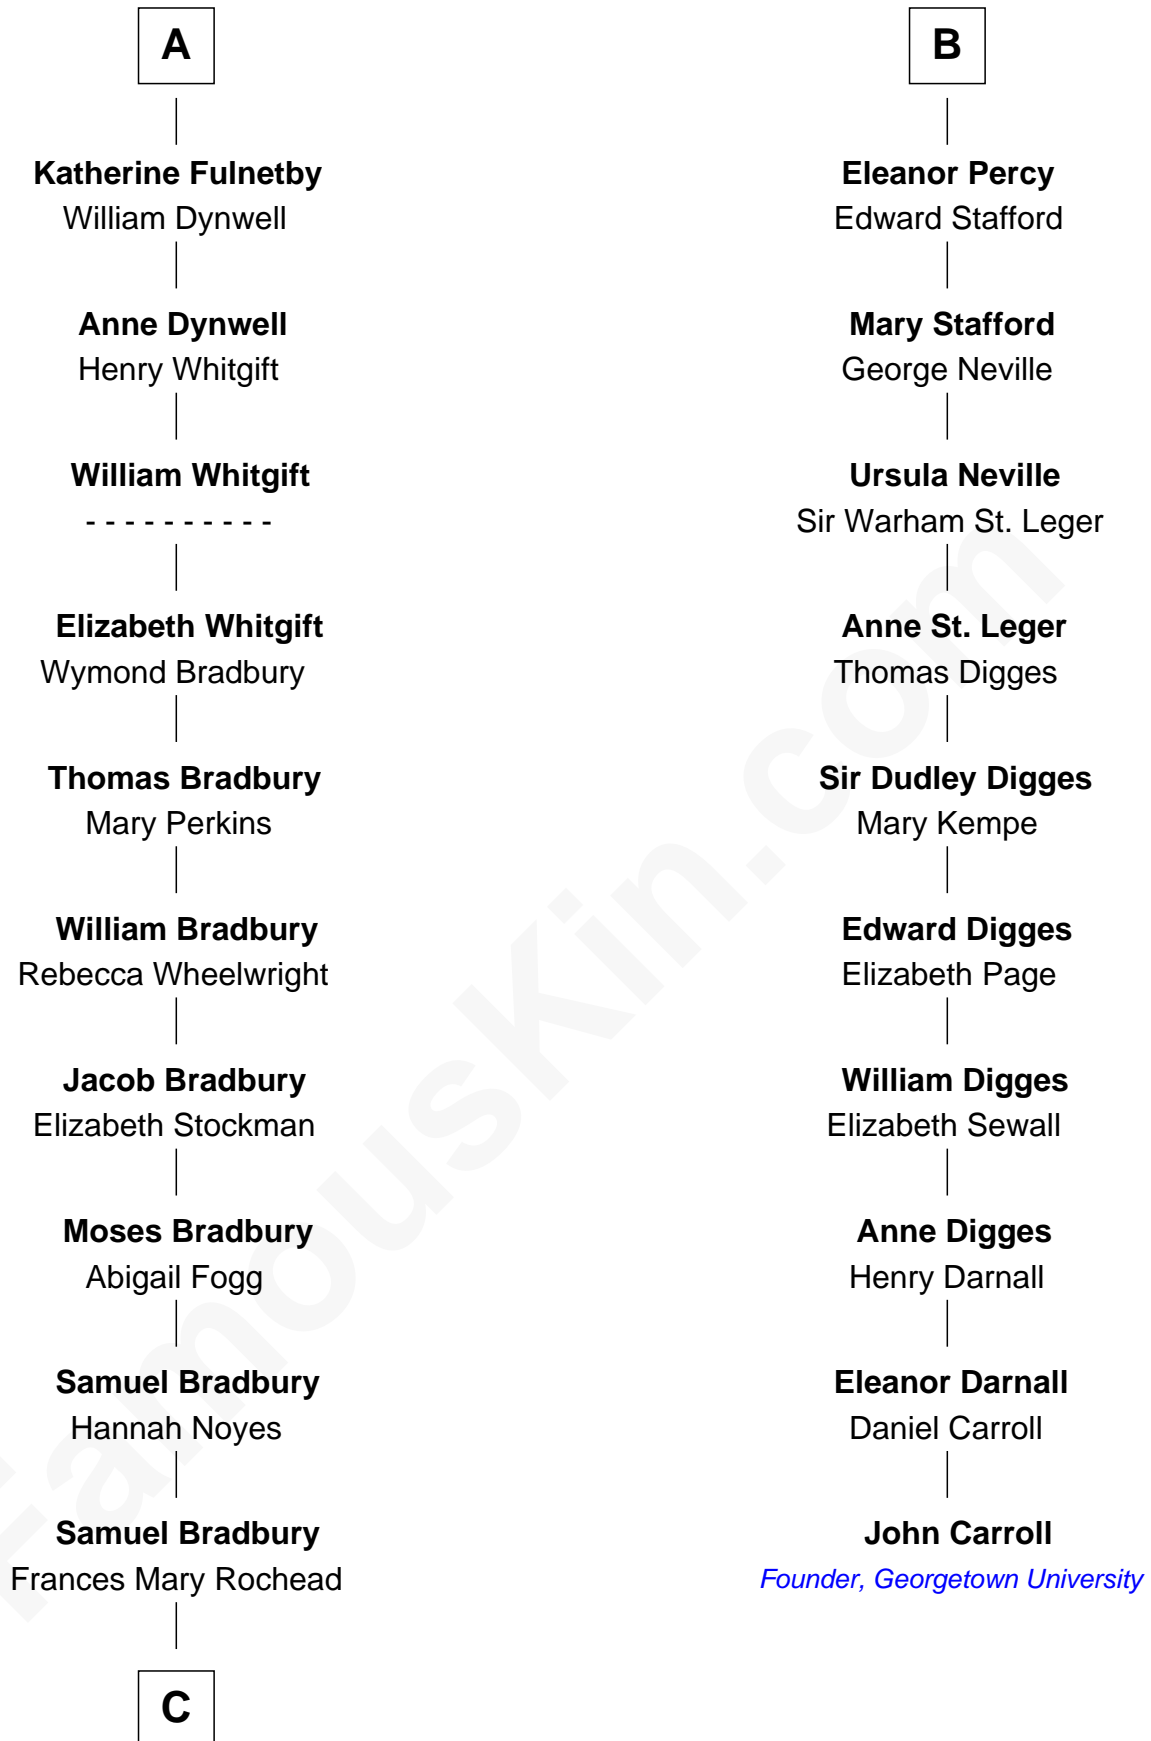

FamousKin.com Relationship Chart of

Ray Bradbury

Author of The Martian Chronicles

16th cousin 4 times removed of

John Carroll

Founder of Georgetown University

Bartholomew de Badlesmere

Margaret de Clare

Margery de Badlesmere

Sir William de Ros

Maud de Roos

John de Welles

John de Welles

Eleanor de Mowbray

Eudo de Welles

Maud de Greystoke

Eleanor Neville

Sir Henry Percy

Eleanor Poynings

Henry Percy

Maud Herbert

B

C

—
Samuel Irving Bradbury

Mary Adell Spaulding

—
Samuel Hinkston Bradbury

Minnie Alice Davis

—
Leonard Spaulding Bradbury

Esther Marie Moberg

—
Ray Bradbury

Author of [The Martian Chronicles](#)

FamousKin.com