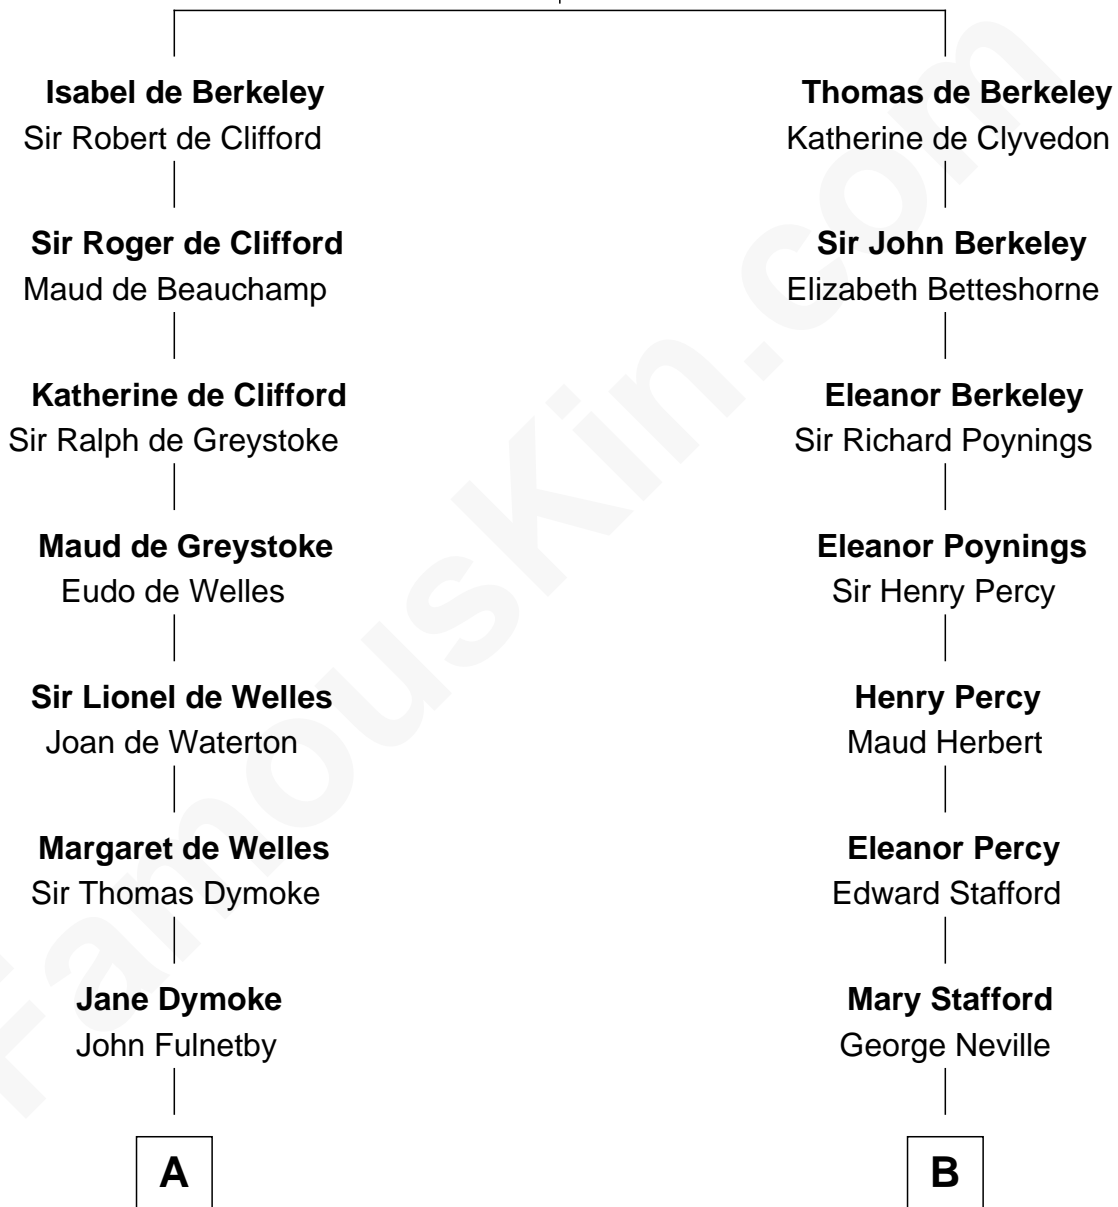

# FamousKin.com Relationship Chart of

**Ray Bradbury**

*Author of The Martian Chronicles*

**14th cousin 6 times removed of**

**John Carroll**

*Founder of Georgetown University*

**Sir Maurice de Berkeley**

Eve la Zouche

**C**

—  
**Samuel Irving Bradbury**

Mary Adell Spaulding

—  
**Samuel Hinkston Bradbury**

Minnie Alice Davis

—  
**Leonard Spaulding Bradbury**

Esther Marie Moberg

—  
**Ray Bradbury**