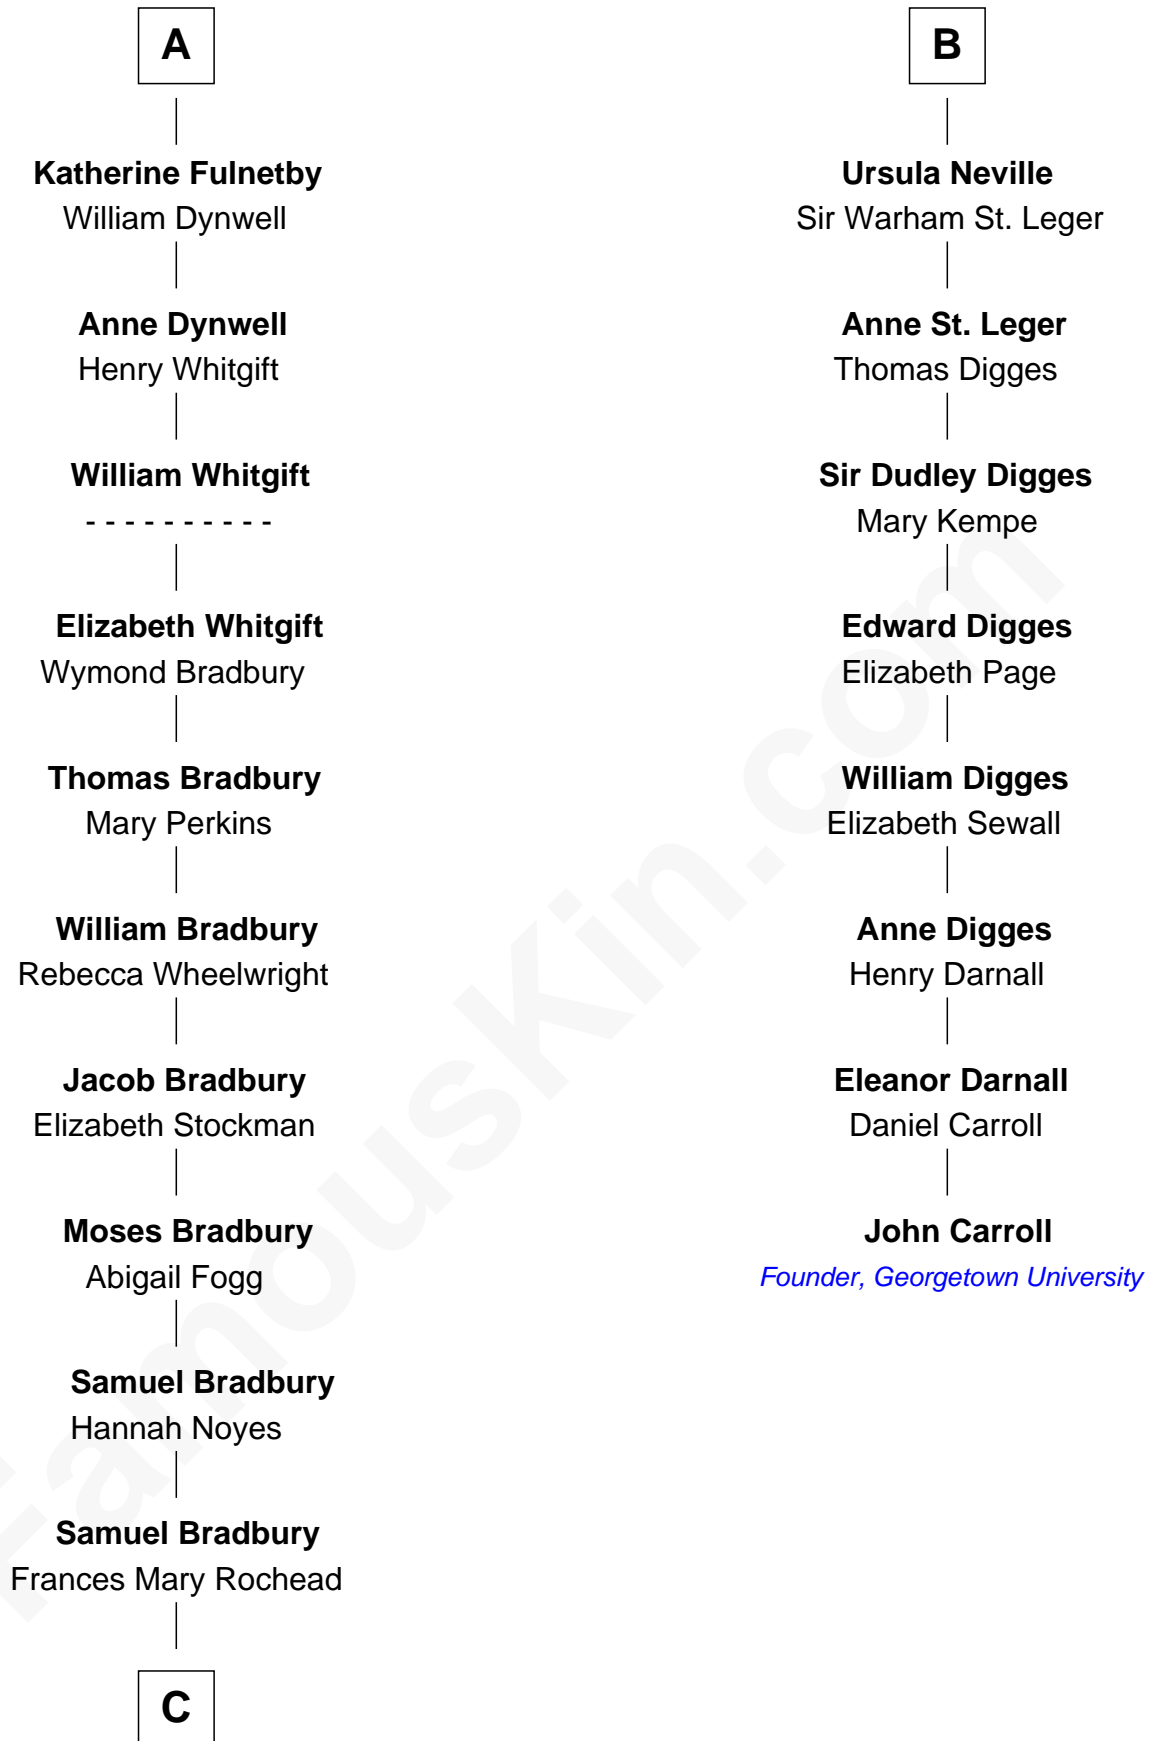

# FamousKin.com Relationship Chart of

**Ray Bradbury**

*Author of The Martian Chronicles*

**14th cousin 6 times removed of**

**John Carroll**

*Founder of Georgetown University*

**Sir Maurice de Berkeley**

Eve la Zouche

**C**

—  
**Samuel Irving Bradbury**

Mary Adell Spaulding

—  
**Samuel Hinkston Bradbury**

Minnie Alice Davis

—  
**Leonard Spaulding Bradbury**

Esther Marie Moberg

—  
**Ray Bradbury**

*Author of [The Martian Chronicles](#)*

FamousKin.com