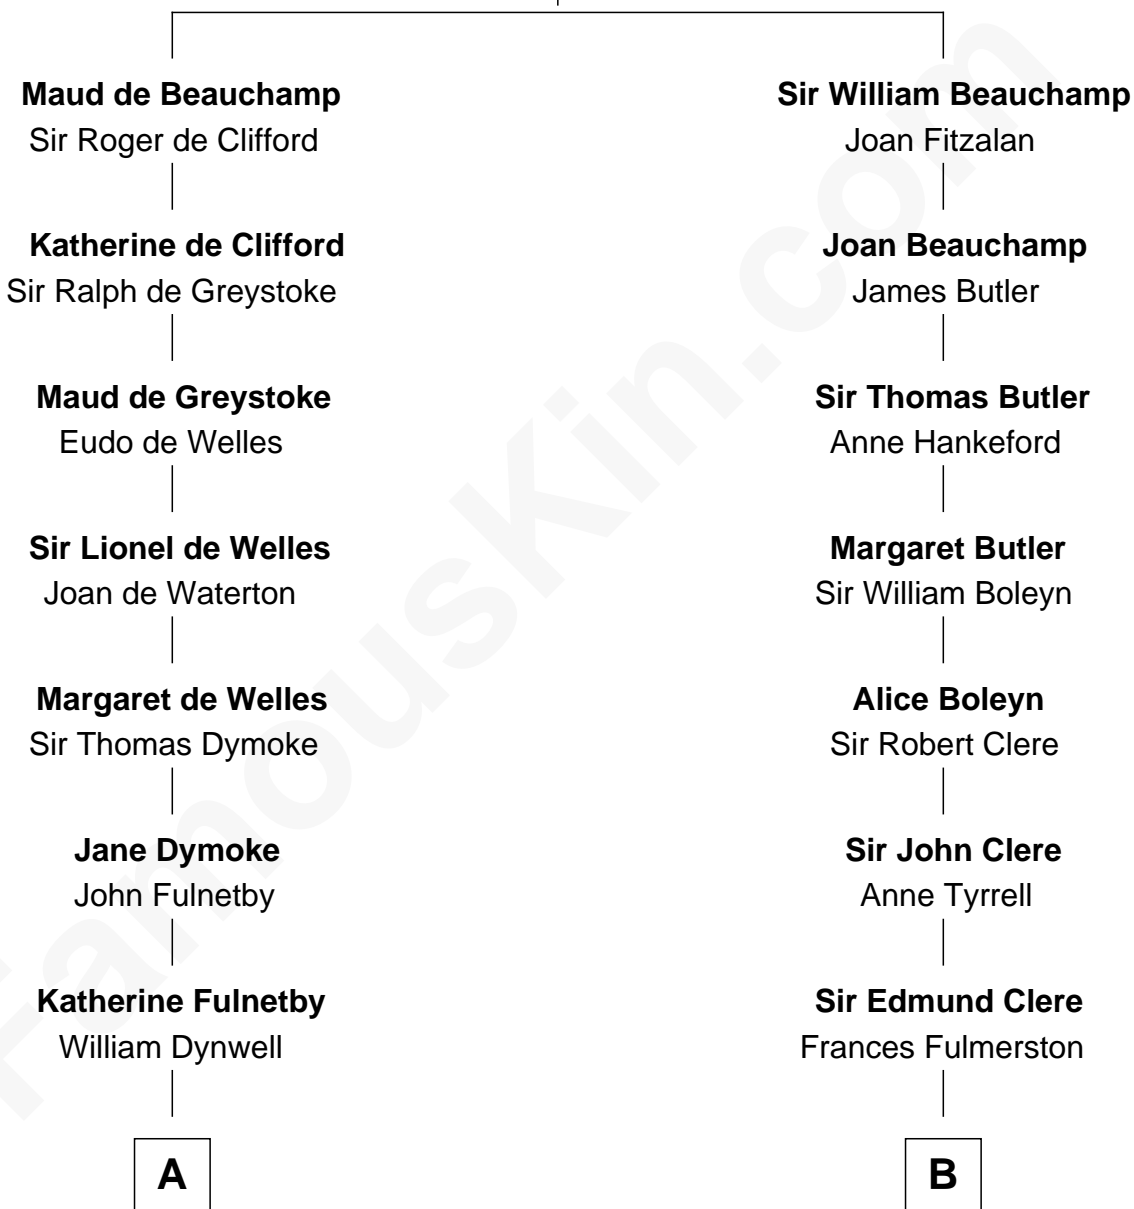

FamousKin.com Relationship Chart of

Ray Bradbury

Author of The Martian Chronicles

19th cousin 1 time removed of

Treat Williams

TV & Movie Actor

Sir Thomas de Beauchamp

Katherine de Mortimer

C

Samuel Hinkston Bradbury

Minnie Alice Davis

Leonard Spaulding Bradbury

Esther Marie Moberg

Ray Bradbury

Author of [The Martian Chronicles](#)

D