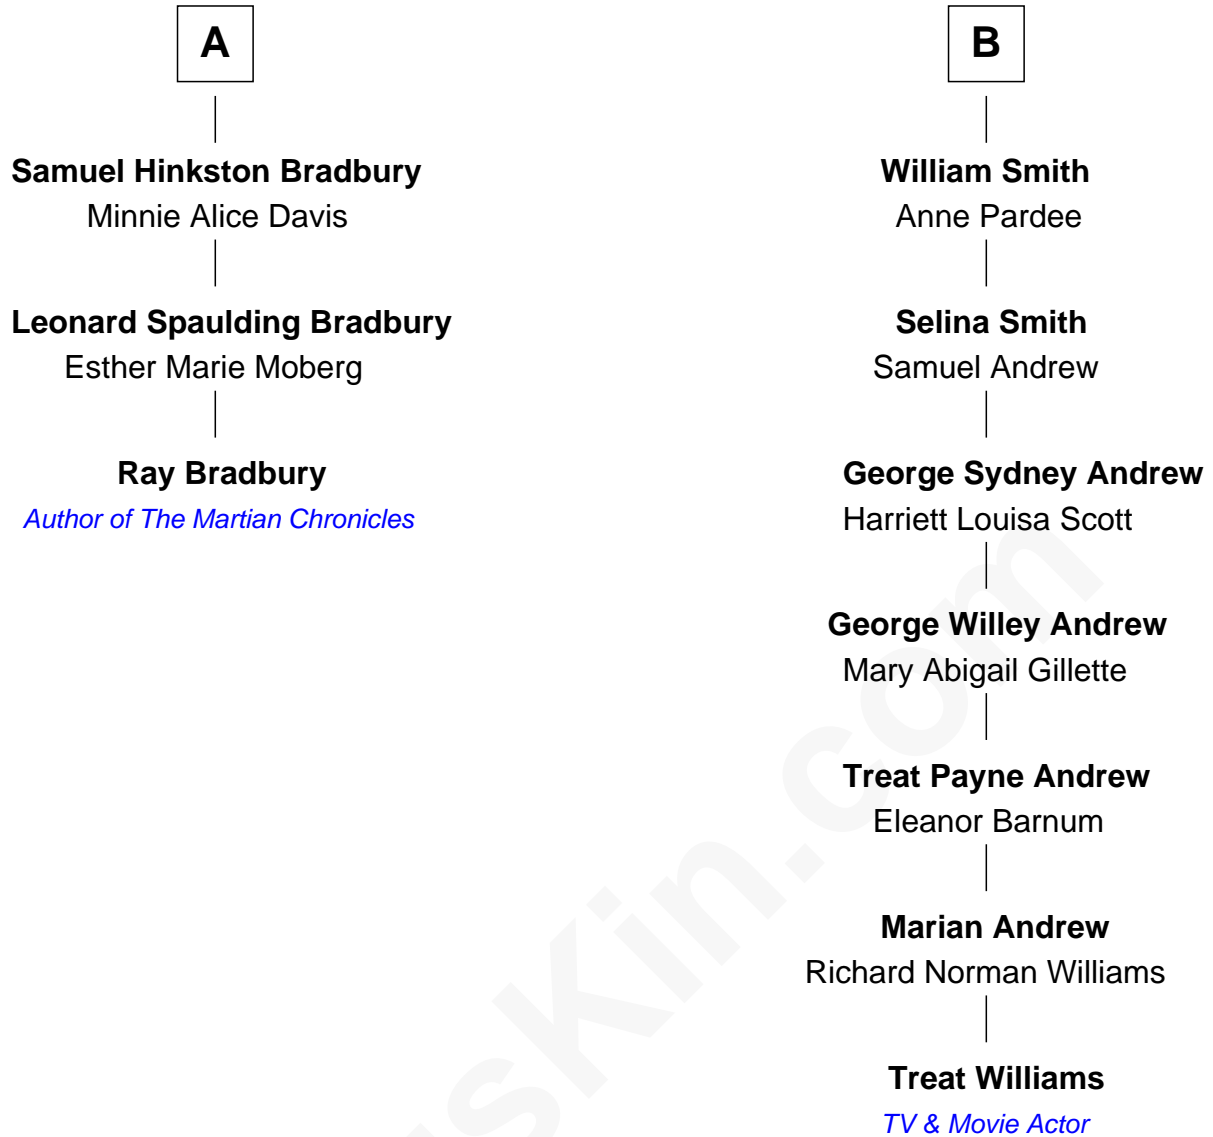

FamousKin.com Relationship Chart of

Ray Bradbury

Author of The Martian Chronicles

9th cousin 4 times removed of

Treat Williams

TV & Movie Actor

Edward Hutchinson

Susannah - - - - -

Mary Hutchinson
Rev. John Wheelwright

Rebecca Wheelwright
William Bradbury

Jacob Bradbury
Elizabeth Stockman

Moses Bradbury
Abigail Fogg

Samuel Bradbury
Hannah Noyes

Samuel Bradbury
Frances Mary Rothead

Samuel Irving Bradbury
Mary Adell Spaulding

A

William Hutchinson
Anne Marbury

Bridget Hutchinson
Gov. John Sanford

Eliphah Sanford
Bartholomew Stratton

Ann Stratton
Tobias Atkins

Eliphah Atkins
Samuel Tyley

Katherine Tyley
Col. Theophilus Miles

Catherine Miles
Nathaniel Smith

B

Treat Williams photo by [Philipp Wüst](#) ([CC BY SA 3.0 DE](#))