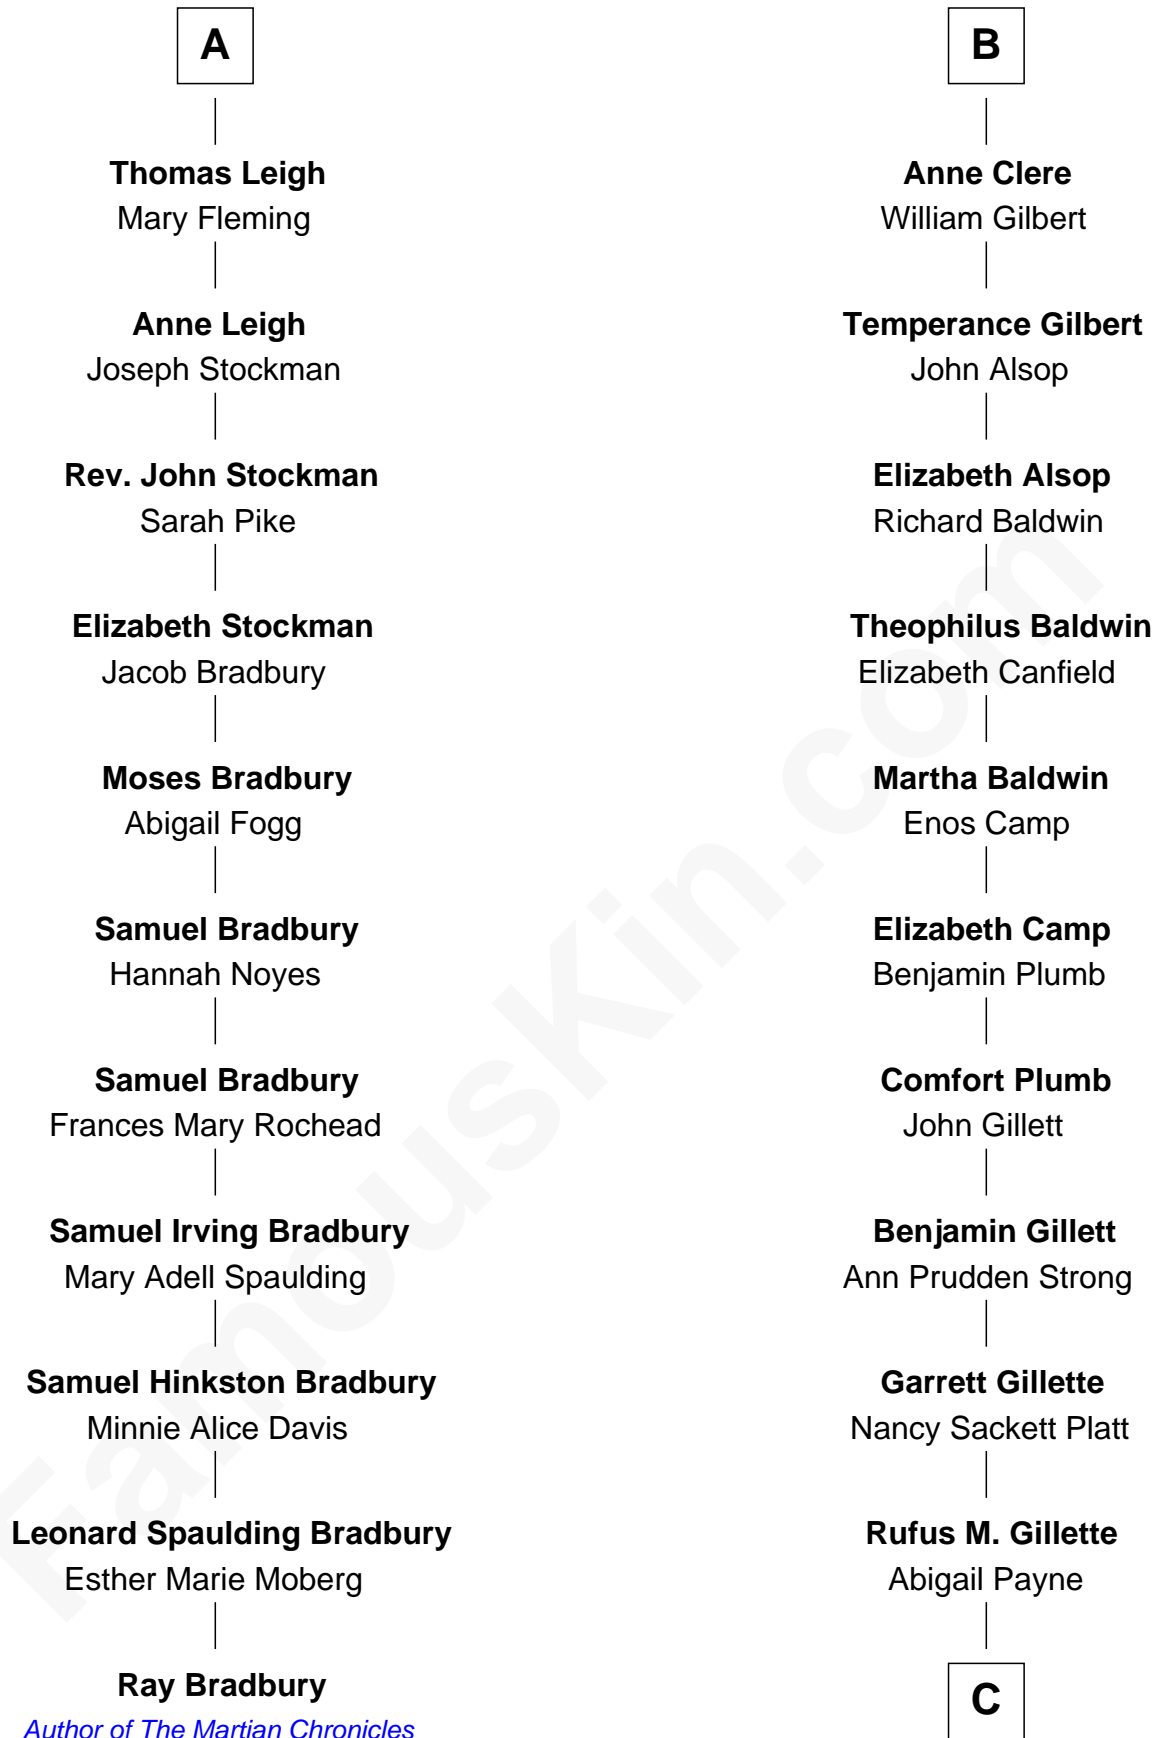

FamousKin.com Relationship Chart of

Ray Bradbury

Author of The Martian Chronicles

17th cousin 3 times removed of

Treat Williams

TV & Movie Actor

Sir Michael de la Pole

Katherine Wingfield

C

Mary Abigail Gillette
George Willey Andrew

Treat Payne Andrew
Eleanor Barnum

Marian Andrew
Richard Norman Williams

Treat Williams
TV & Movie Actor