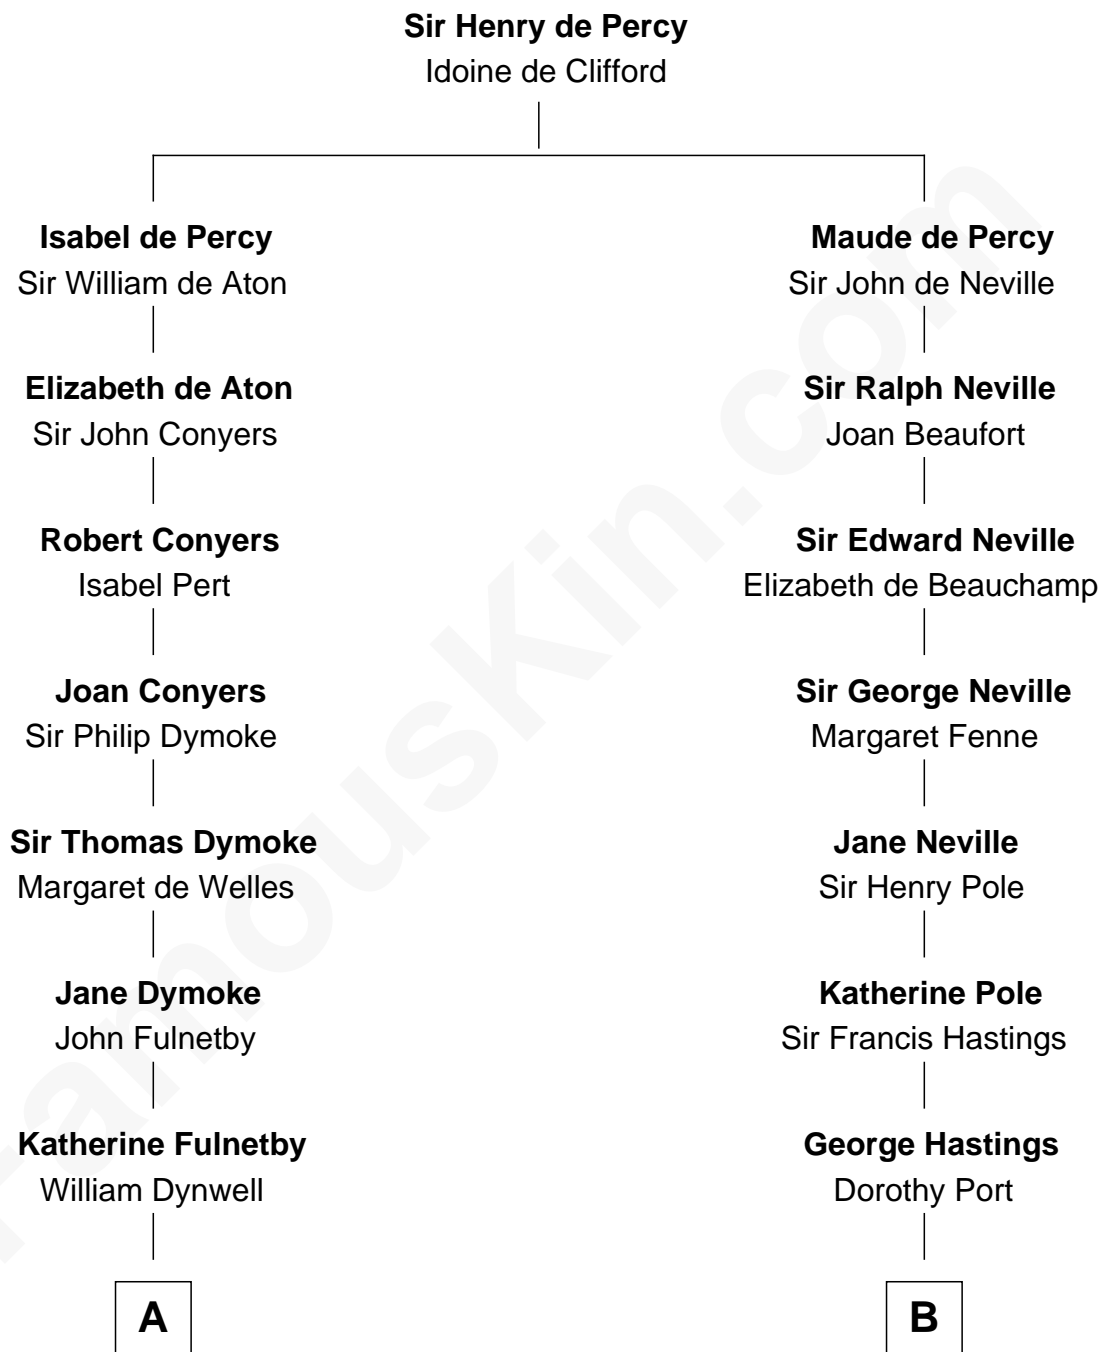

FamousKin.com

Relationship Chart of

Ray Bradbury

Author of The Martian Chronicles

15th cousin 4 times removed of

Lewis Carroll

Author of Alice in Wonderland

C

—
Samuel Hinkston Bradbury

Minnie Alice Davis

—
Leonard Spaulding Bradbury

Esther Marie Moberg

—
Ray Bradbury

Author of [The Martian Chronicles](#)

FamousKin.com