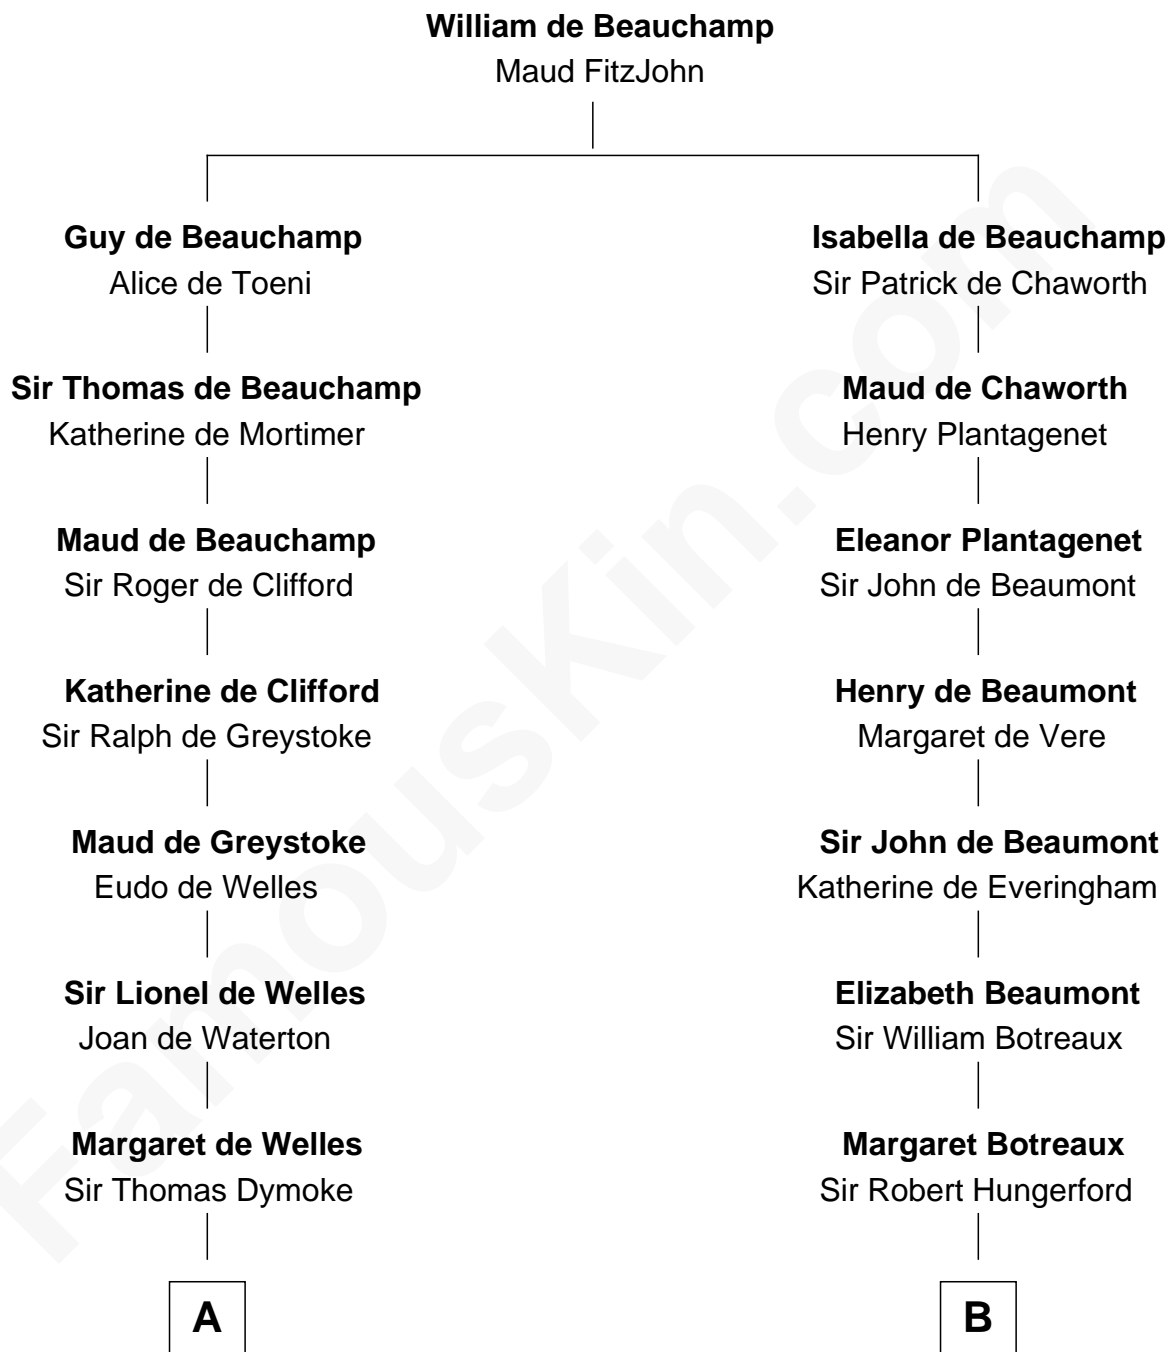

FamousKin.com Relationship Chart of

Ray Bradbury

Author of The Martian Chronicles

20th cousin 1 time removed of

Guillermo Billinghurst

31st President of Peru

C

Samuel Bradbury
Frances Mary Rothead

Samuel Irving Bradbury
Mary Adell Spaulding

Samuel Hinkston Bradbury
Minnie Alice Davis

Leonard Spaulding Bradbury
Esther Marie Moberg

Ray Bradbury
Author of The Martian Chronicles

D

Rev. William Billinghurst
Catharine Bellas

Robert Billinghurst
Maria Francisca Agrelo

Guillermo Eugenio Billinghurst
Belisaria Angulo

Guillermo Billinghurst
31st President of Peru

FamousKin.com