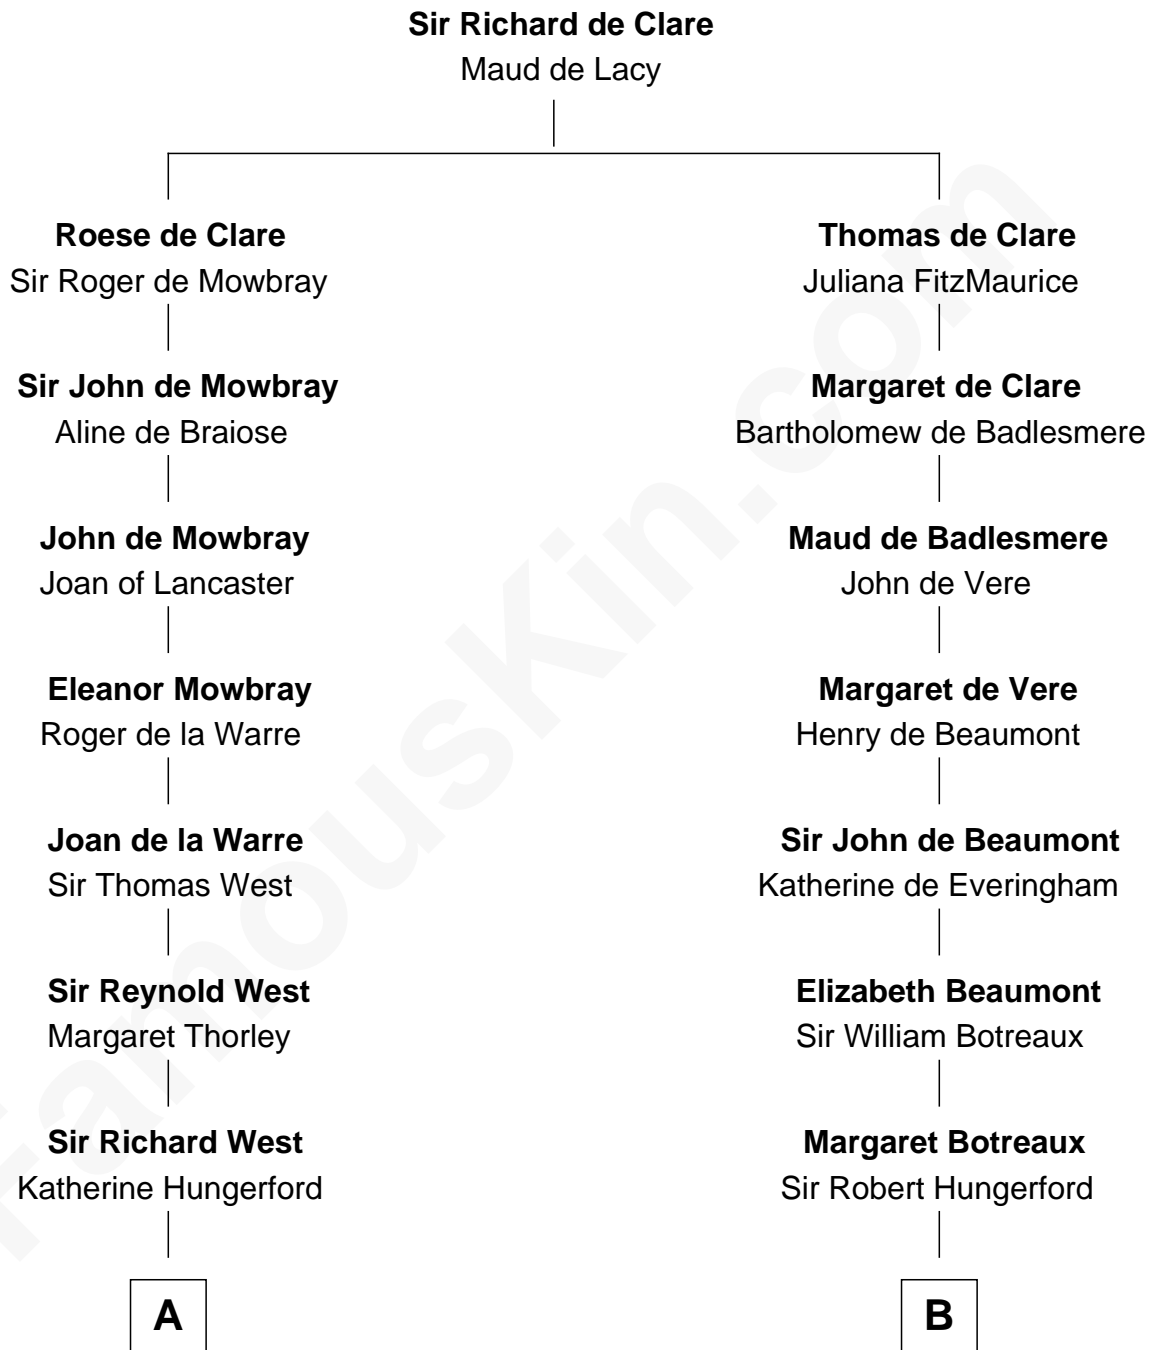

## Relationship Chart of

### Ray Bradbury

*Author of The Martian Chronicles*

20th cousin 1 time removed of

**Guillermo Billinghurst**

*31st President of Peru*

**C**

**Samuel Bradbury**  
Frances Mary Rothead

**Samuel Irving Bradbury**  
Mary Adell Spaulding

**Samuel Hinkston Bradbury**  
Minnie Alice Davis

**Leonard Spaulding Bradbury**  
Esther Marie Moberg

**Ray Bradbury**  
*Author of The Martian Chronicles*

**D**

**Rev. William Billinghurst**  
Catharine Bellas