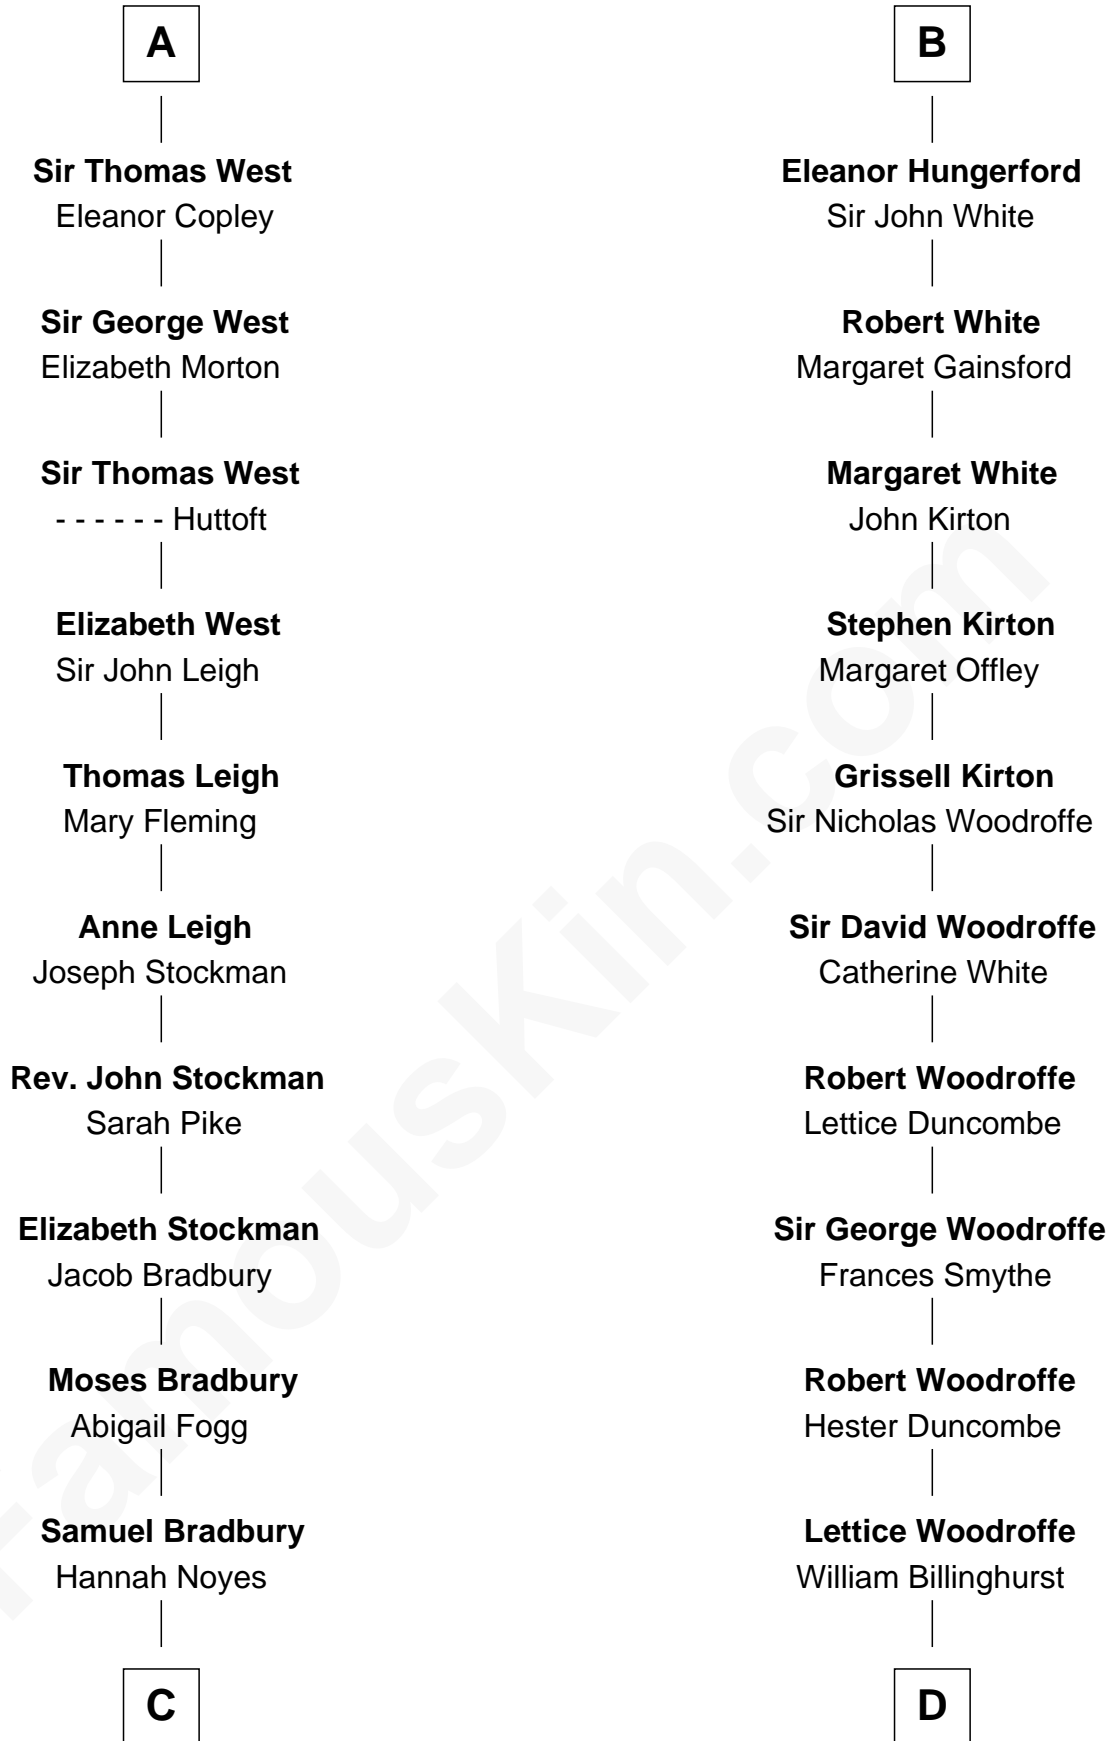

FamousKin.com Relationship Chart of

Ray Bradbury

Author of The Martian Chronicles

20th cousin 1 time removed of

Guillermo Billinghurst

31st President of Peru

Robert I, Count of Artois

Matilda of Brabant

Blanche of Artois
Edmund Plantagenet

Henry Plantagenet
Maud de Chaworth

Joan of Lancaster
John de Mowbray

Eleanor Mowbray
Roger de la Warre

Joan de la Warre
Sir Thomas West

Sir Reynold West
Margaret Thorley

Sir Richard West
Katherine Hungerford

A

Blanche of Artois
Edmund Plantagenet

Henry Plantagenet
Maud de Chaworth

Eleanor Plantagenet
Sir John de Beaumont

Henry de Beaumont
Margaret de Vere

Sir John de Beaumont
Katherine de Everingham

Elizabeth Beaumont
Sir William Botreaux

Margaret Botreaux
Sir Robert Hungerford

B

C

Samuel Bradbury
Frances Mary Rothead

Samuel Irving Bradbury
Mary Adell Spaulding

Samuel Hinkston Bradbury
Minnie Alice Davis