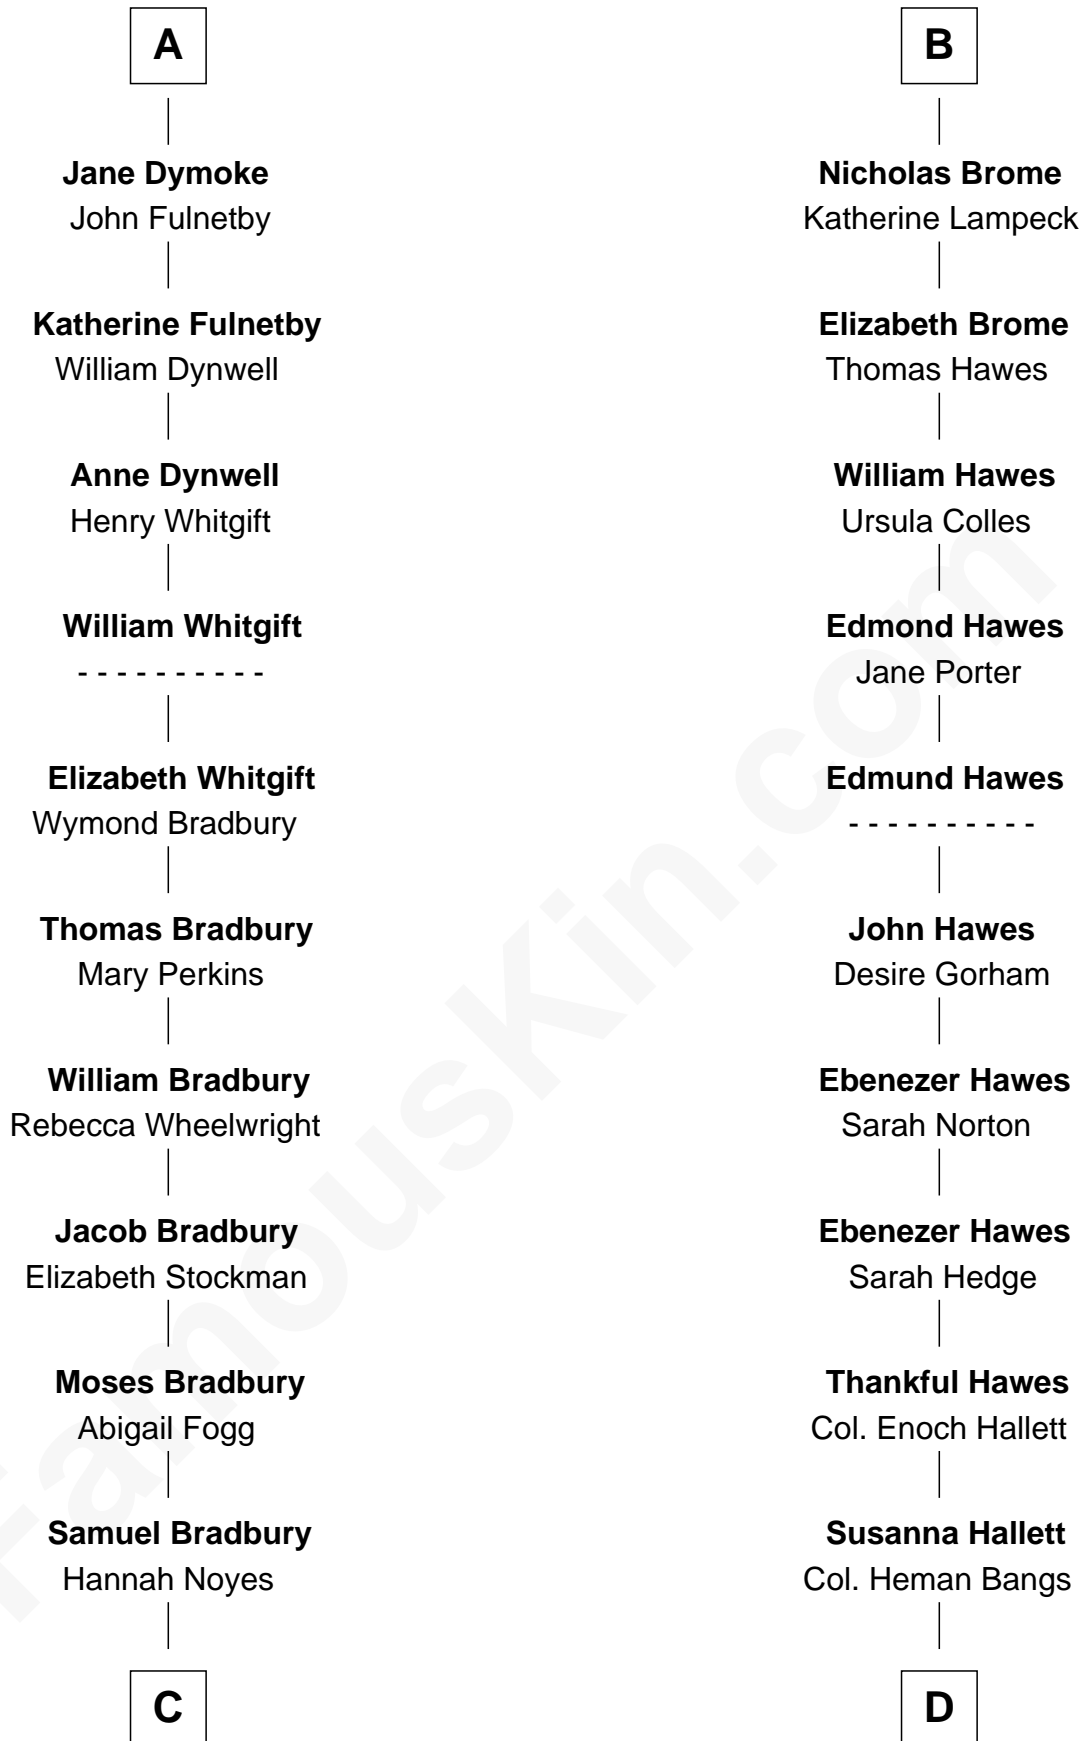

FamousKin.com

Relationship Chart of

Ray Bradbury

Author of The Martian Chronicles

19th cousin 2 times removed of

Eugene Foss

45th Governor of Massachusetts

C

Samuel Bradbury
Frances Mary Rohead

Samuel Irving Bradbury
Mary Adell Spaulding

Samuel Hinkston Bradbury
Minnie Alice Davis

Leonard Spaulding Bradbury
Esther Marie Moberg

Ray Bradbury
Author of The Martian Chronicles

D

Amanda Bangs
Samuel Bartlett Foss

George Edmund Foss
Marcia Cordelia Noble

Eugene Foss
45th Governor of Massachusetts

FamousKin.com