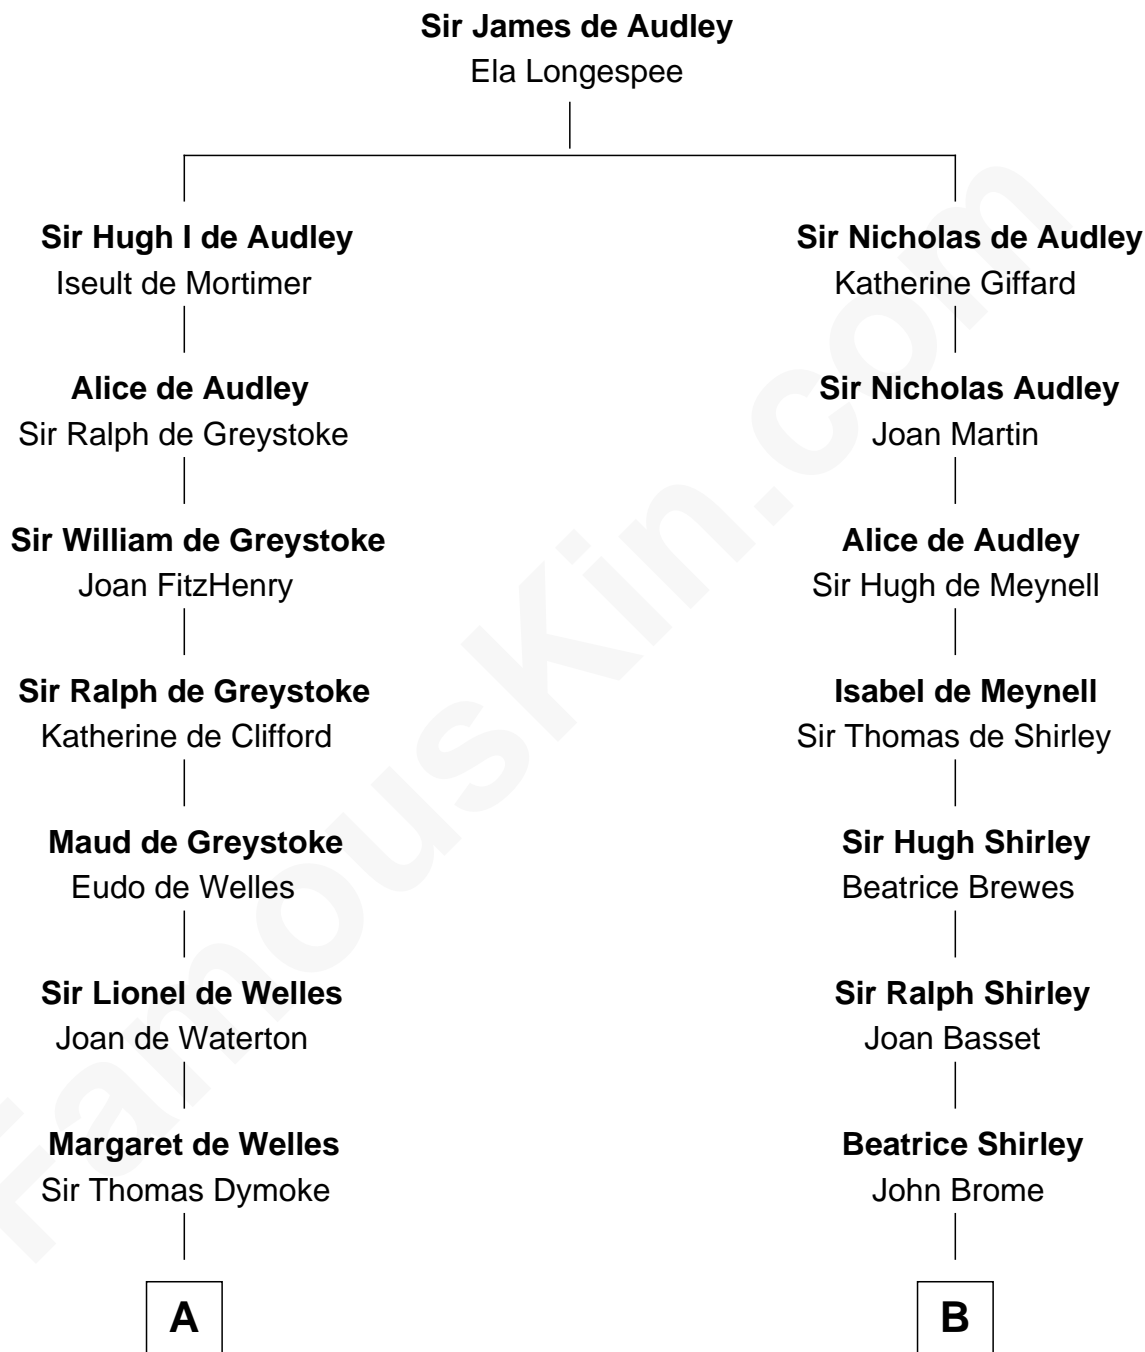

FamousKin.com Relationship Chart of

Ray Bradbury

Author of The Martian Chronicles

19th cousin 2 times removed of

Eugene Foss

45th Governor of Massachusetts

C

Samuel Bradbury
Frances Mary Rohead

Samuel Irving Bradbury
Mary Adell Spaulding

Samuel Hinkston Bradbury
Minnie Alice Davis

Leonard Spaulding Bradbury
Esther Marie Moberg

Ray Bradbury
Author of The Martian Chronicles

D

Amanda Bangs
Samuel Bartlett Foss

George Edmund Foss
Marcia Cordelia Noble

Eugene Foss
45th Governor of Massachusetts

FamousKin.com