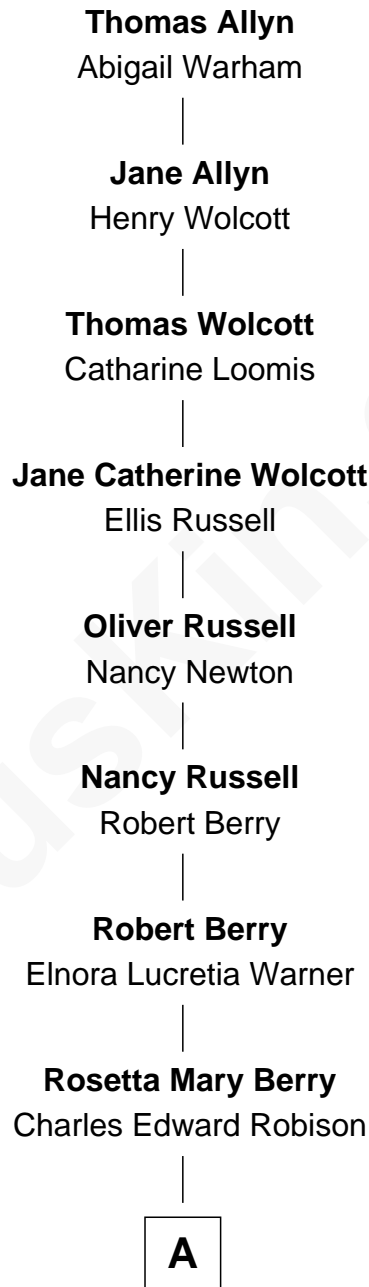

FamousKin.com Relationship Chart of

Thomas Allyn

(c1633 -)

8th Great-grandfather of

Mitt Romney

70th Governor of Massachusetts

A

—
Alma Luella Robison
Harold Arundel LaFount

—
Lenore Emily LaFount
George Wilcken Romney

—
Mitt Romney
70th Governor of Massachusetts

FamousKin.com